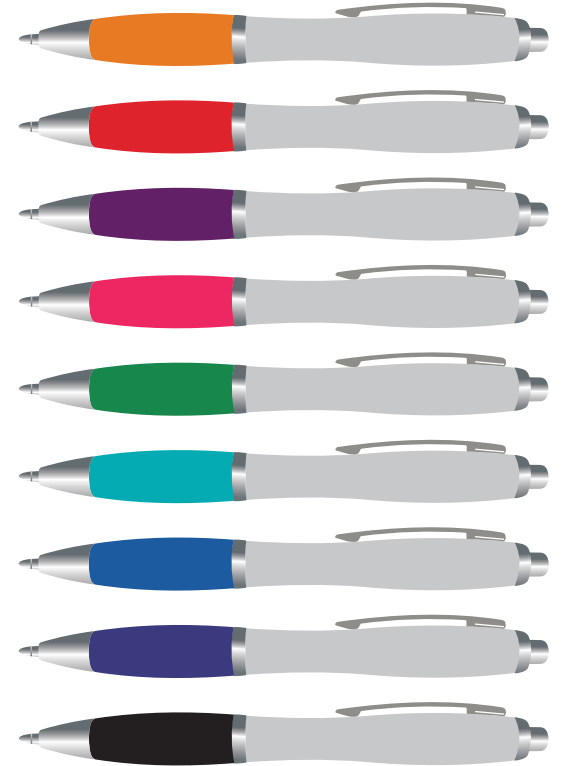

Logo Here

Job # XXXXXX
Cust # XXXX-XC

LL432 - Concorde Pen w/Silver Accents - Orange, Red, Purple, Hot Pink, Green, Teal, Light Blue, Dark Blue, Black

Pad Print  PMS XXXc

CMYK Direct Digital 

Pad Print
Print Area: 50mmL x 6mmH
Actual print size: xxmmL x xxmmH

INT: _____
RPT SO: _____
QC: _____

Logo Here

Job # XXXXXX
Cust # XXXX-XC

LL432 - Concorde Pen w/Silver Accents - Orange, Red, Purple, Hot Pink, Green, Teal, Light Blue, Dark Blue, Black
+ Cardboard Sleeve: Black, Natural, White