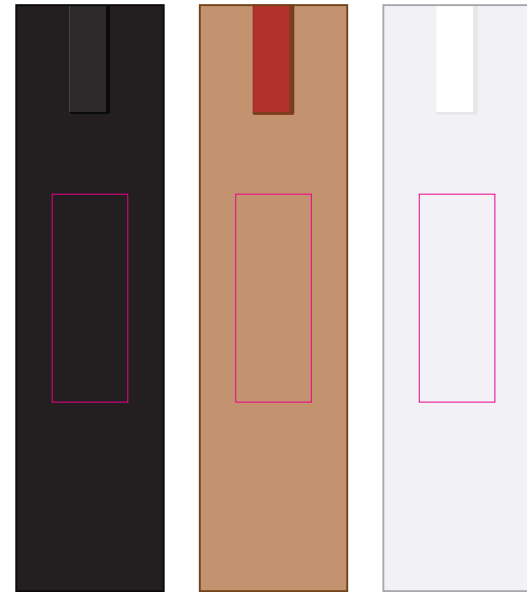

Logo Here

Job # XXXXXX
Cust # XXXX-XC

LL432 - Concorde Pen w/Silver Accents - Orange, Red, Purple, Hot Pink, Green, Teal, Light Blue, Dark Blue, Black

Pad Print  PMS XXXc

CMYK Direct Digital 

Pad Print
Print Area: 50mmL x 6mmH
Actual print size: xxmmL x xxmmH

INT: _____
RPT SO: _____
QC: _____

Logo Here

Job # XXXXXX
Cust # XXXX-XC

LL432 - Concorde Pen w/Silver Accents - Orange, Red, Purple, Hot Pink, Green, Teal, Light Blue, Dark Blue, Black
+ Cardboard Sleeve: Black, Natural, White

Print Area: 32mmL x 8mmH
Actual print size: xxmmL x xxmmH

Digital Print - Pen
Print Area: 50mmL x 5mmH
Actual print size: xxmmL x xxmmH

Print Area: 32mmL x 7mmH
Actual print size: xxmmL x xxmmH

Finished print area - Pad Print 

Finished print area - Digital Print 

BELOW IS 50% OF ACTUAL SIZE

Pad - Sleeve
Print Area: 20mmL x 55mmH
Actual print size: xxmmL x xxmmH

Finished print area 

INT: _____
RPT SO: _____
QC: _____

Pad Print

PMS
XXXXc