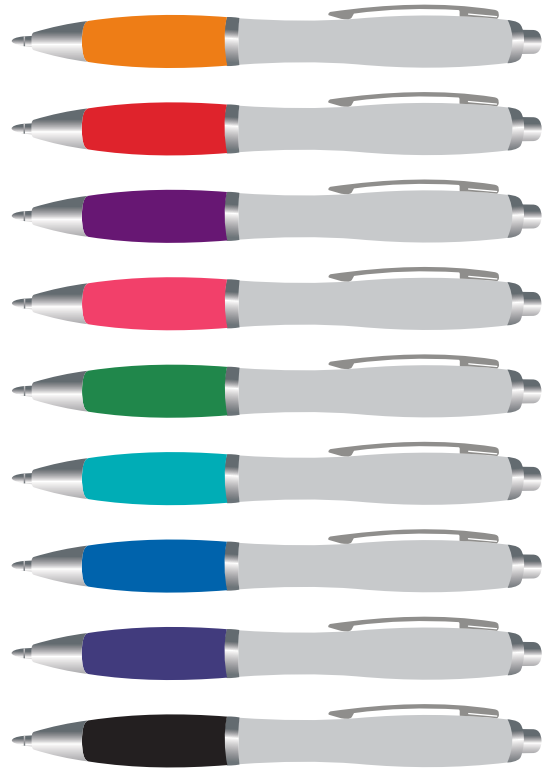

**LL432 - Concorde Pen w/Silver Accents - Orange, Red, Purple, Hot Pink, Green, Teal, Light Blue, Dark Blue, Black**

Pad Print  PMS XXXc

CMYK Direct Digital 

**Please Specify**

Pens to be supplied in bulk

Pens to be supplied in Poly Bags

**Pad Print**  
Print Area: 50mmL x 6mmH  
Actual print size: xxmmL x xxmmH

Print Area: 32mmL x 8mmH  
Actual print size: xxmmL x xxmmH

**Digital Print**  
Print Area: 50mmL x 5mmH  
Actual print size: xxmmL x xxmmH

Print Area: 32mmL x 7mmH  
Actual print size: xxmmL x xxmmH

Finished print area - Pad Print 

Finished print area - Digital Print 

Logo Here

Job # XXXXXX  
Cust # XXXX-XC

**LL432 - Concorde Pen w/Silver Accents - Orange, Red, Purple, Hot Pink, Green, Teal, Light Blue, Dark Blue, Black + Cardboard Sleeve: Black, Natural, White**