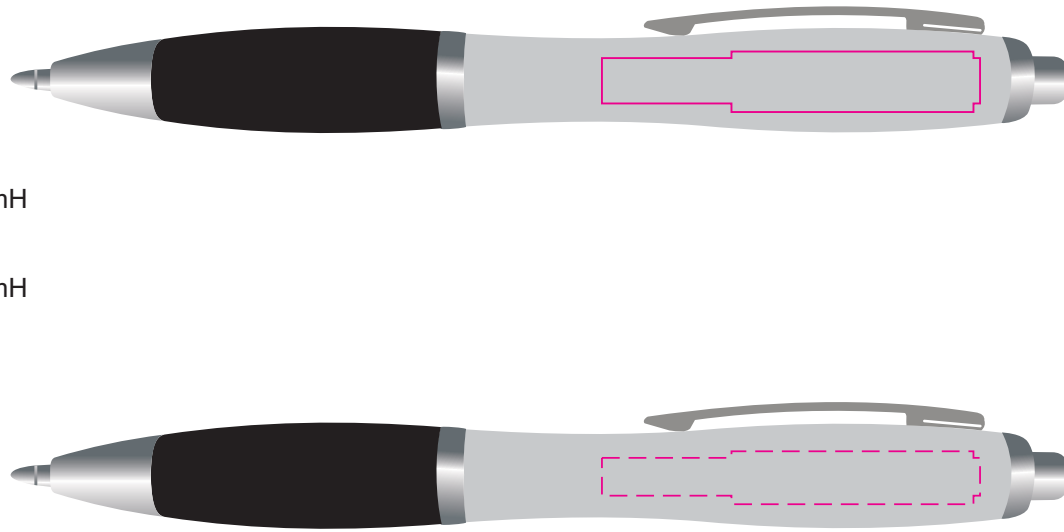

Pens to be supplied in Poly Bags

**Pad Print**  
Print Area: 50mmL x 6mmH  
Actual print size: xxmmL x xxmmH

Print Area: 32mmL x 8mmH  
Actual print size: xxmmL x xxmmH

**Digital Print**  
Print Area: 50mmL x 5mmH  
Actual print size: xxmmL x xxmmH

Print Area: 32mmL x 7mmH  
Actual print size: xxmmL x xxmmH

Finished print area - Pad Print 

Finished print area - Digital Print 

Logo Here

Job # XXXXXX  
Cust # XXXX-XC

**LL432 - Concorde Pen w/Silver Accents - Orange, Red, Purple, Hot Pink, Green, Teal, Light Blue, Dark Blue, Black + Cardboard Sleeve: Black, Natural, White**