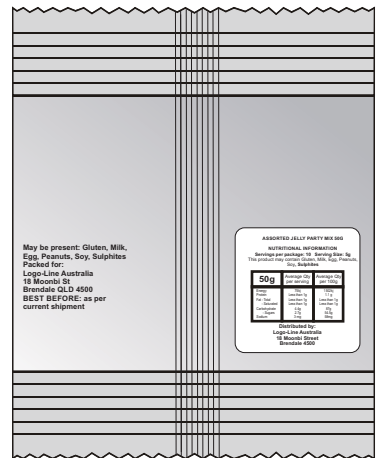

LL420 - Cadbury Assorted Jelly Party Mix in 50 Gram Cello Bag

CMYK Label 

**Current Expiry Date;
07/2023**

FRONT

Label
Print Area: 55mmL x 30mmH
Actual print size: xxmmL x xxmmH

Label
Print Area: 50mmL x 50mmH
Actual print size: xxmmL x xxmmH

Label
Print Area: 45mm Diameter
Actual print size: xxmmL x xxmmH

Finished print area - Actual Size —
Finished print area - Text & Copy —
Bleed Requirement - - -

BACK

Statutory Ingredients pre-printed on back of cello bag.