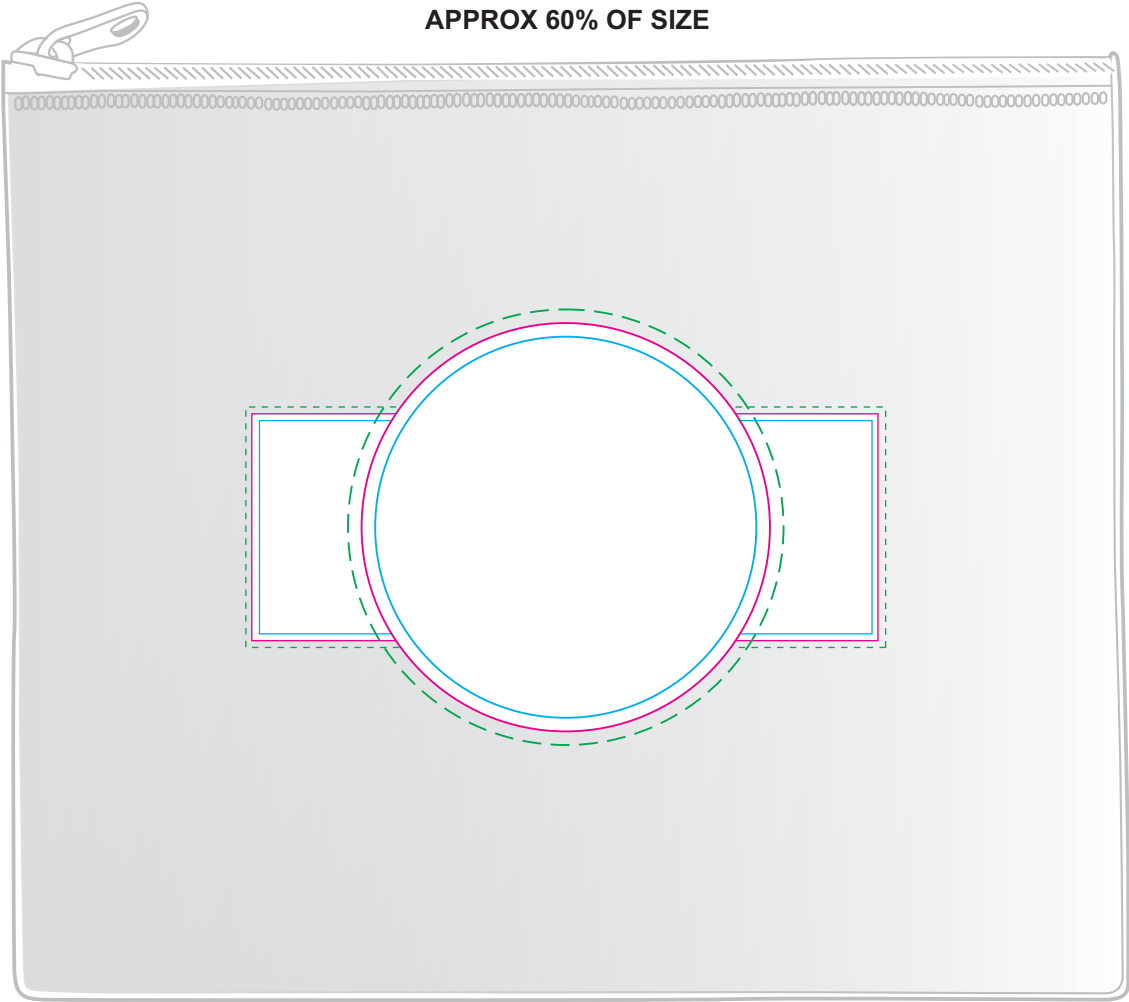

Logo Here

Job # XXXXXX
Cust # XXXX-XC

LL406 - Delight Pencil Case - Clear

CMYK Label 

APPROX 60% OF SIZE

Print Area: 138mmL x 50mmH
Actual print size: xxmmL x xxmmH

Print Area: 90mm Diameter
Actual print size: xxmmL x xxmmH

Max print area for copy & text 
Finished print area 
Bleed line 

Print Area: 138mmL x 50mmH
Actual print size: xxmmL x xxmmH

Print Area: 90mm Diameter
Actual print size: xxmmL x xxmmH

Max print area for copy & text	
Finished print area	
Bleed line	

Logo Here

Job # XXXXXX
Cust # XXXX-XC

LL406 - Delight Pencil Case - Clear

Screen Print

APPROX 60% OF SIZE

Print Area: 180mmL x 130mmH
Actual print size: xxmmL x xxmmH

Finished print area 

Print Area: 180mmL x 130mmH
Actual print size: xxmmL x xxmmH

Finished print area 