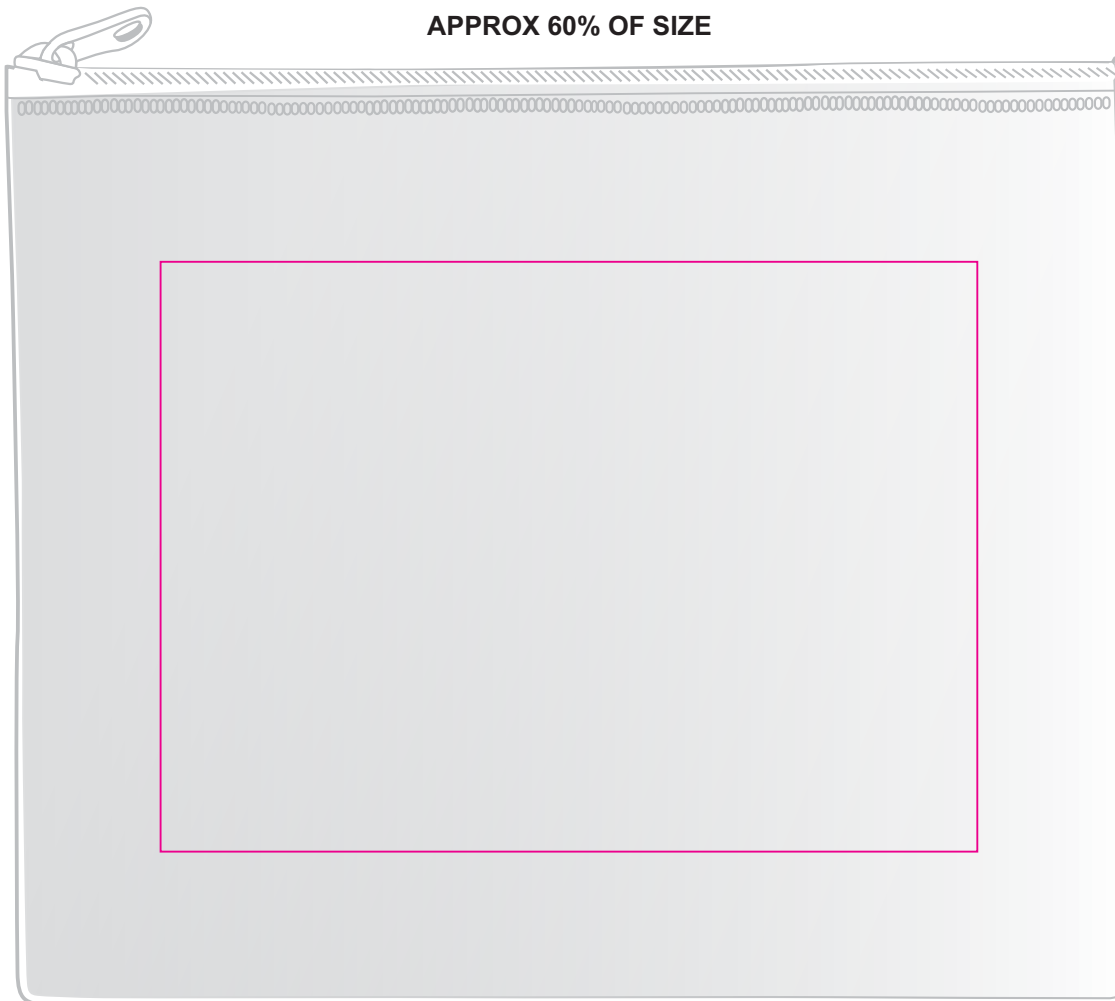

Logo Here

Job # XXXXXX
Cust # XXXX-XC

LL406 - Delight Pencil Case - Clear

CMYK Label 

APPROX 60% OF SIZE

Print Area: 138mmL x 50mmH
Actual print size: xxmmL x xxmmH

Print Area: 90mm Diameter
Actual print size: xxmmL x xxmmH

Max print area for copy & text 
Finished print area 
Bleed line 

Print Area: 138mmL x 50mmH
Actual print size: xxmmL x xxmmH

Print Area: 90mm Diameter
Actual print size: xxmmL x xxmmH

Max print area for copy & text	
Finished print area	
Bleed line	

Logo Here

Job # XXXXXX
Cust # XXXX-XC

LL406 - Delight Pencil Case - Clear

Screen Print

APPROX 60% OF SIZE

Print Area: 180mmL x 130mmH
Actual print size: xxmmL x xxmmH

Finished print area 

Print Area: 180mmL x 130mmH
Actual print size: xxmmL x xxmmH