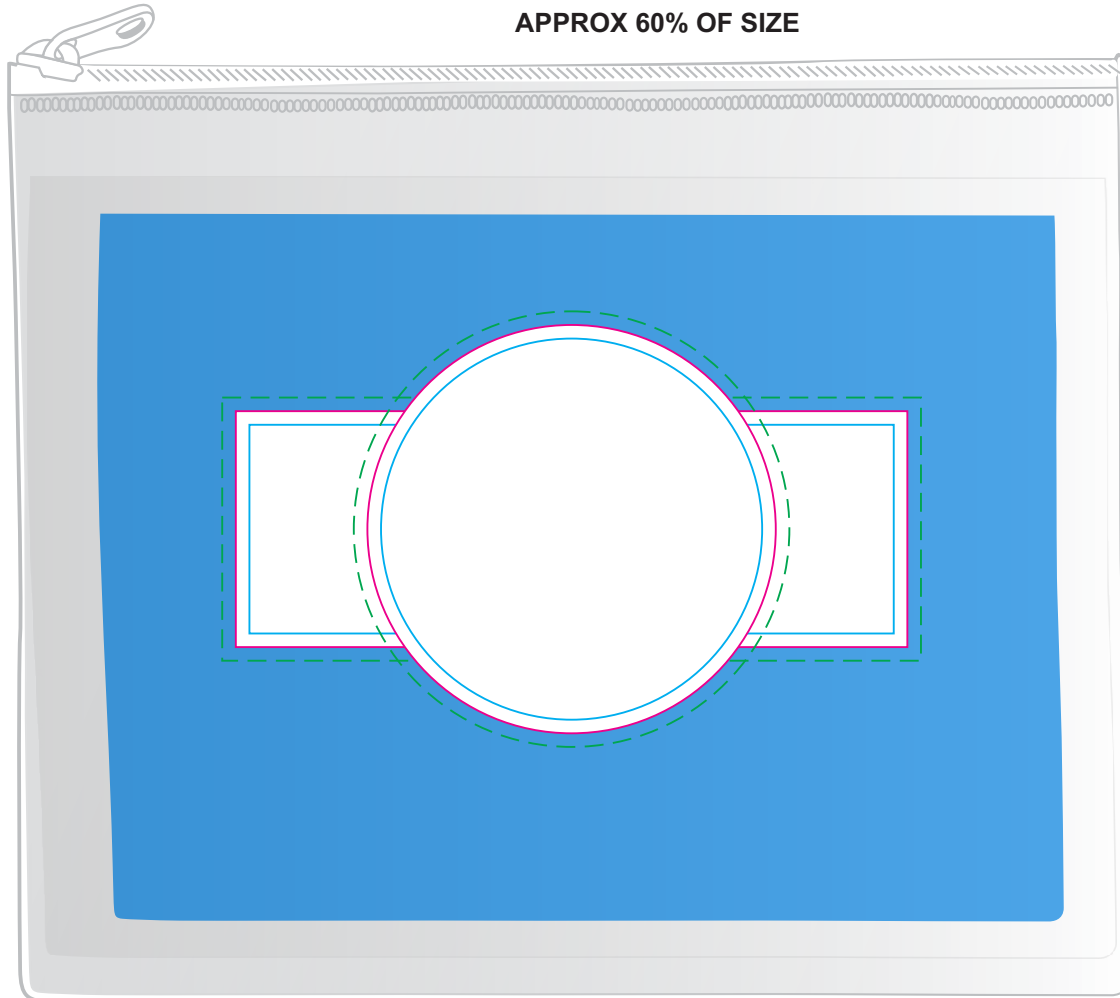

Logo Here

Job # XXXXXX  
Cust # XXXX-XC

**LL405 - Supa Cham Chamois in Pouch - Clear/Yellow or Clear/Blue**

CMYK Label

APPROX 60% OF SIZE

Print Area: 138mmL x 50mmH  
Actual print size: xxmmL x xxmmH

Print Area: 90mm Diameter  
Actual print size: xxmmL x xxmmH

Max print area for copy & text ————  
Finished print area ————  
Bleed line - - - - -

Print Area: 138mmL x 50mmH  
Actual print size: xxmmL x xxmmH

Print Area: 90mm Diameter  
Actual print size: xxmmL x xxmmH

Max print area for copy & text   
Finished print area   
Bleed line 

Logo Here

Job # XXXXXX  
Cust # XXXX-XC

**LL406 - Delight Pencil Case - Clear**

Screen Print  PMS XXXc

APPROX 60% OF SIZE

Print Area: 180mmL x 130mmH  
Actual print size: xxmmL x xxmmH

Finished print area 

Print Area: 180mmL x 130mmH  
Actual print size: xxmmL x xxmmH

Finished print area