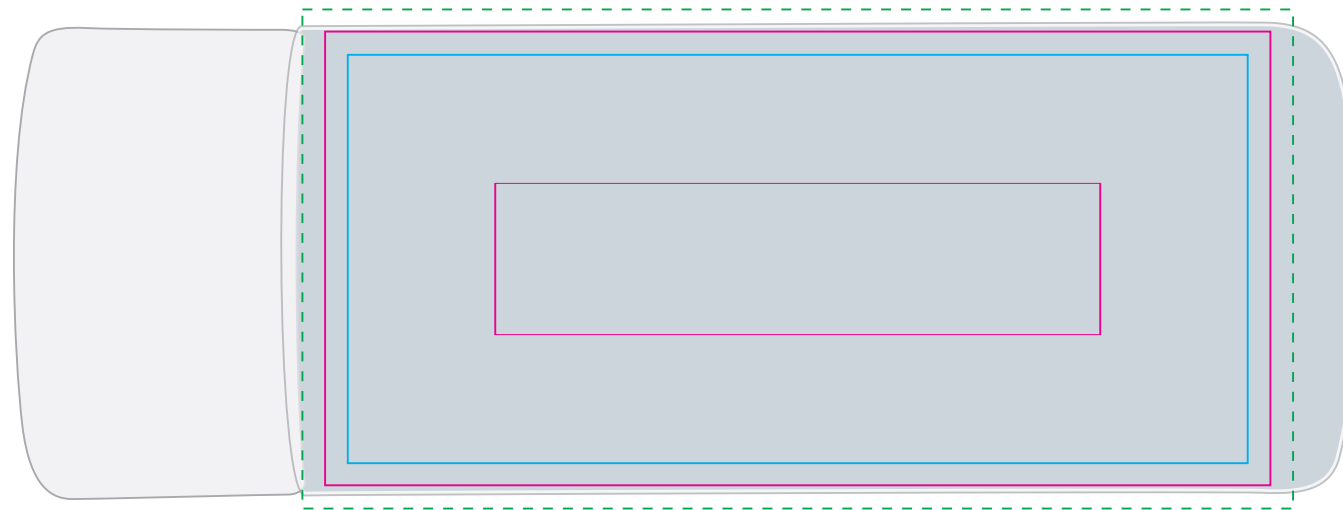

LL404 - Supa Cham Chamois in Tube: White/Blue or White/Yellow Chamois

Pad Print/Screen  PMS XXXc

Flat Side

FLAT SIDE - Pad

Print Area: 80mmL x 23mmH
Actual print size: xxmmL x xxmmH

FLAT SIDE - Screen

Print Area: 120mmL x 30mmH
Actual print size: xxmmL x xxmmH

Finished print area - Pad Print 
Finished print area - Screen Print 

Pad Print  PMS XXXc

Curved Side

Label 

CURVED SIDE - Pad

Print Area: 80mmL x 20mmH
Actual print size: xxmmL x xxmmH

CURVED SIDE - Label

Print Area: 125mmL x 60mmH
Actual print size: xxmmL x xxmmH

Max print area for copy & text 
Finished print area 
Bleed line 