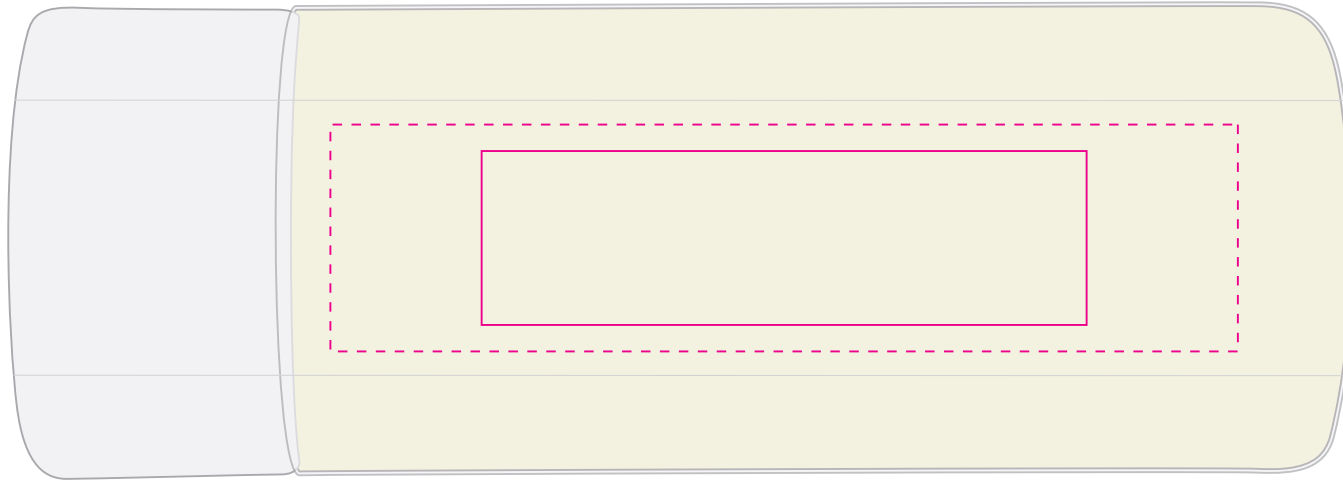

LL404 - Supa Cham Chamois in Tube: White/Blue or White/Yellow Chamois

Pad Print/Screen  PMS XXXc

Flat Side

FLAT SIDE - Pad

Print Area: 80mmL x 23mmH
Actual print size: xxmmL x xxmmH

FLAT SIDE - Screen

Print Area: 120mmL x 30mmH
Actual print size: xxmmL x xxmmH

Finished print area - Pad Print 
Finished print area - Screen Print 

Pad Print  PMS XXXc

Curved Side

Label 

CURVED SIDE - Pad

Print Area: 80mmL x 20mmH
Actual print size: xxmmL x xxmmH

CURVED SIDE - Label

Print Area: 125mmL x 60mmH
Actual print size: xxmmL x xxmmH

Max print area for copy & text 
Finished print area 
Bleed line 