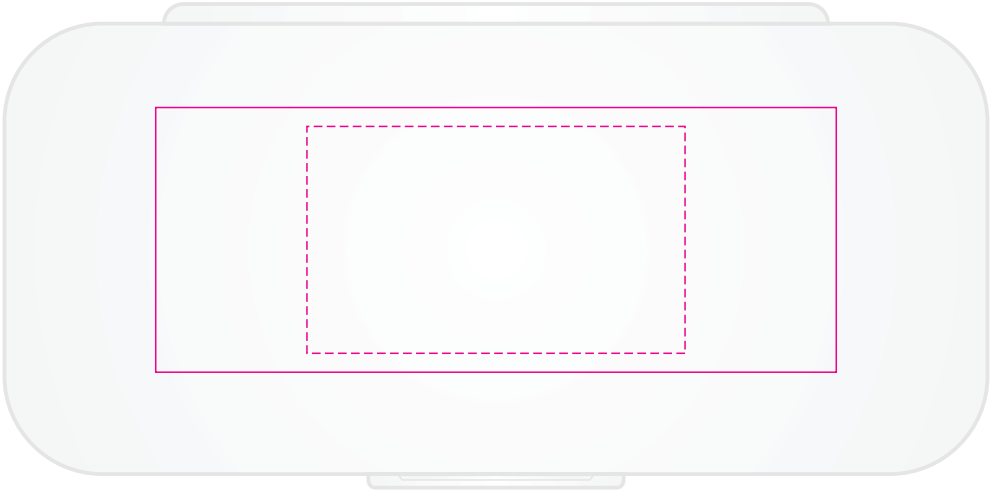

Logo Here

Job # XXXXXX
Cust # XXXX-XC

LL3875 - Compact Pill Organiser - White

Pad Print  PMS
XXXc

CMYK Direct Digital 

OPENING

Pad
Print Area: 50mmL x 30mmH
Actual print size: xxmmL x xxmmH

Digital
Print Area: 90mmL x 35mmH
Actual print size: xxmmL x xxmmH

Finished print area - Pad Print 
Finished print area - Digital 