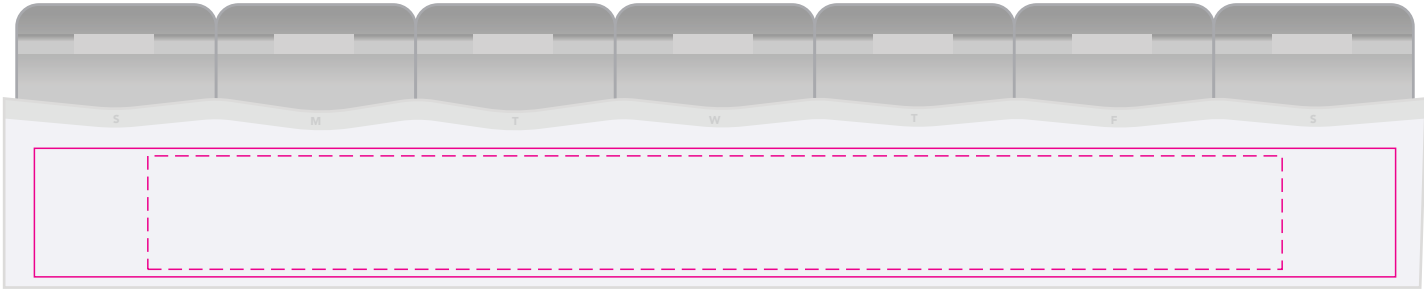

LL3873 - Weekly Pill Box - White

Screen Print  PMS XXXc

CMYK Direct Digital 

OPENING

Screen Print
Print Area: 150mmL x 15mmH
Actual print size: xxmmL x xxmmH

Digital
Print Area: 180mmL x 17mmH
Actual print size: xxmmL x xxmmH

Finished print area - Screen Print 

Finished print area - Digital 