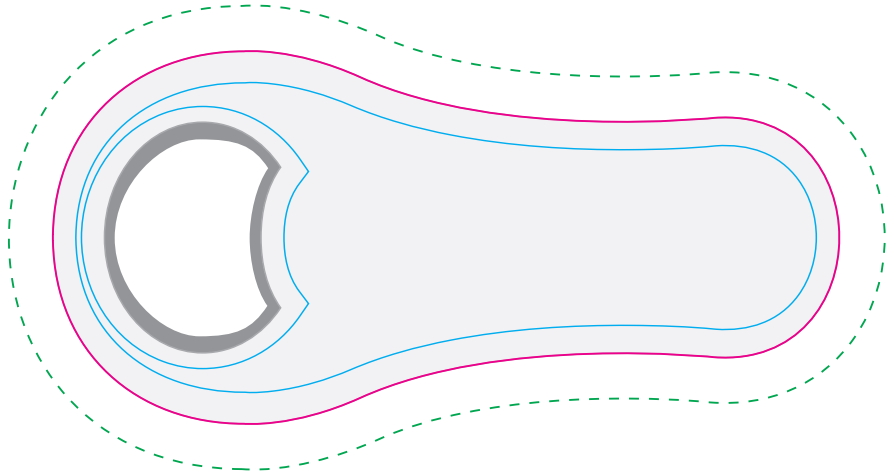

Logo Here

Job # XXXXXX
Cust # XXXX-XC

LL3792 - Chillax Bottle Opener - White, Black

Pad Print  PMS XXXc

Direct Digital 

Pad
Print Area: 50mmL x 25mmH
Actual print size: xxmmL x xxmmH

Digital
Print Area: 104mmL x 49mmH
Actual print size: xxmmL x xxmmH

Max print area for copy & text 
Finished print area - Pad/Digital 
Finished print area - Bleed 