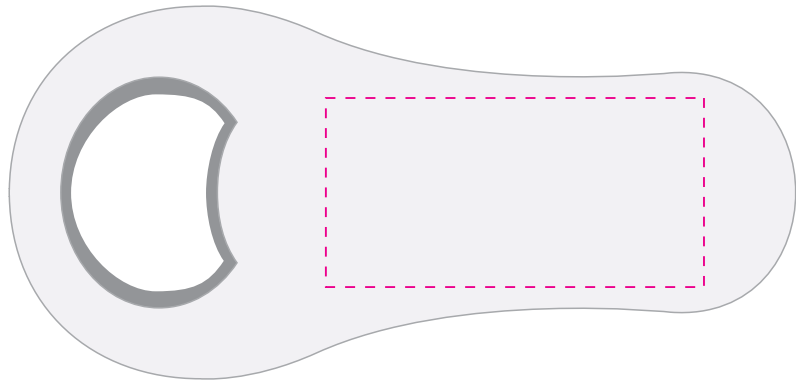

Logo Here

Job # XXXXXX
Cust # XXXX-XC

LL3792 - Chillax Bottle Opener - White, Black

Pad Print  PMS XXXc

Direct Digital 

Pad
Print Area: 50mmL x 25mmH
Actual print size: xxmmL x xxmmH

Digital
Print Area: 104mmL x 49mmH
Actual print size: xxmmL x xxmmH

Max print area for copy & text 
Finished print area - Pad/Digital 
Finished print area - Bleed 