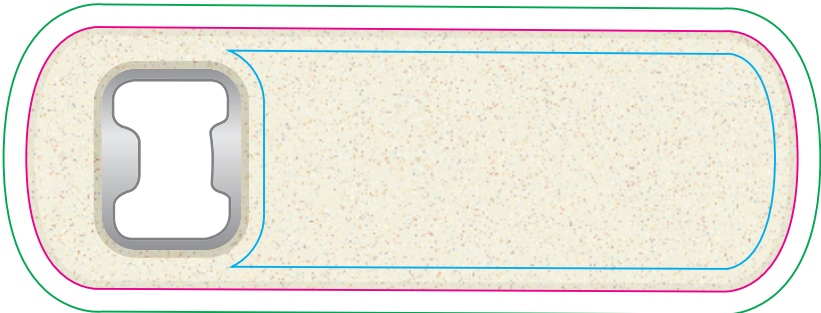

LL3790 - Arctic Wheat Straw Bottle Opener - Natural

Pad Print

PMS
XXXc

Print Area: 55mmL x 25mmH
Actual print size: xxmmL x xxmmH

Finished print area

Digital

Print Area: 102mmL x 35mmH
Actual print size: xxmmL x xxmmH

Max print area for copy & text
Finished print area
Bleed line