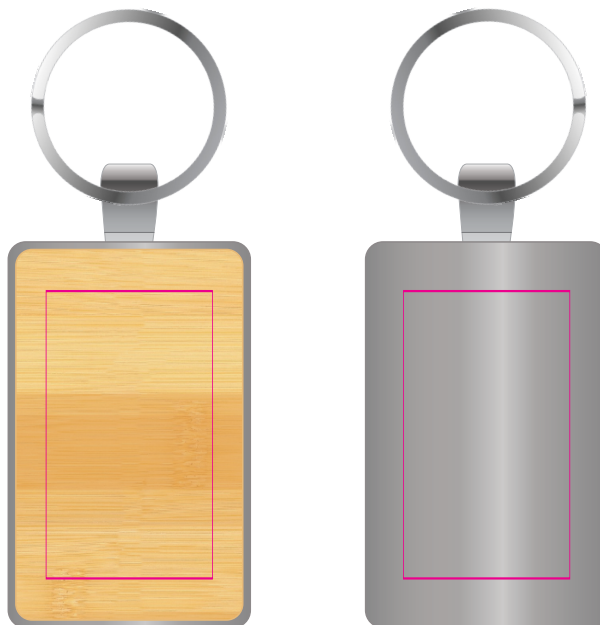

Logo Here

Job # XXXXXX
Cust # XXXX-XC

LL3526 - Rectangle Bamboo Zinc Keytag - Chrome/Bamboo

Pad Print  PMS XXXc

CMYK Direct Digital 

Laser Engrave 

Bamboo Side
Pad/Laser/Digital
Print Area: 22mmL x 38mmH
Actual print size: xxmmL x xxmmH

Chrome Side
Laser
Print Area: 22mmL x 38mmH
Actual print size: xxmmL x xxmmH

Finished print area 