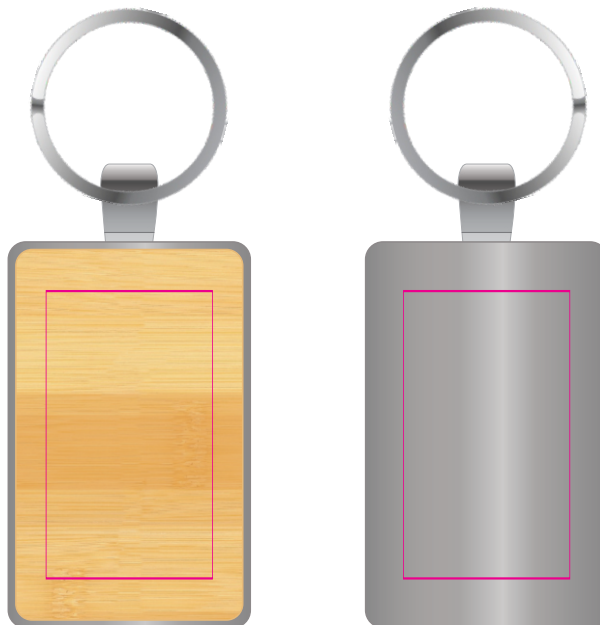

Logo Here

Job # XXXXXX
Cust # XXXX-XC

LL3526 - Rectangle Bamboo Zinc Keytag - Chrome/Bamboo

Pad Print  PMS XXXc

CMYK Direct Digital 

Laser Engrave 

Bamboo Side
Pad/Laser/Digital
Print Area: 22mmL x 38mmH
Actual print size: xxmmL x xxmmH

Chrome Side
Laser
Print Area: 22mmL x 38mmH
Actual print size: xxmmL x xxmmH

Finished print area 