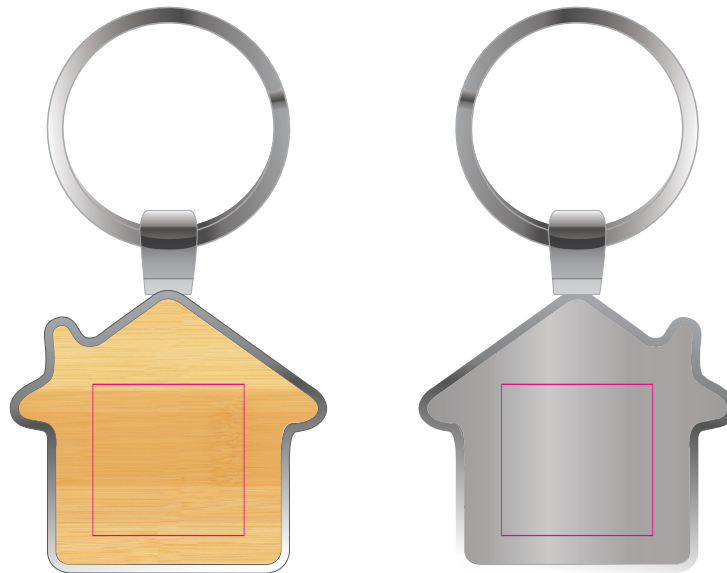

Logo Here

Job # XXXXXX  
Cust # XXXX-XC

LL3522 House Bamboo Zinc Keytag - Chrome/Bamboo

- Pad Print  PMS XXXc
- CMYK Direct Digital 
- Laser Engrave 

**Bamboo Side - Pad/Laser/Digital**  
Print Area: 20mmL x 20mmH  
Actual print size: xxmmL x xxmmH

**Chrome Side - Laser**  
Print Area: 20mmL x 20mmH  
Actual print size: xxmmL x xxmmH

Finished print area 