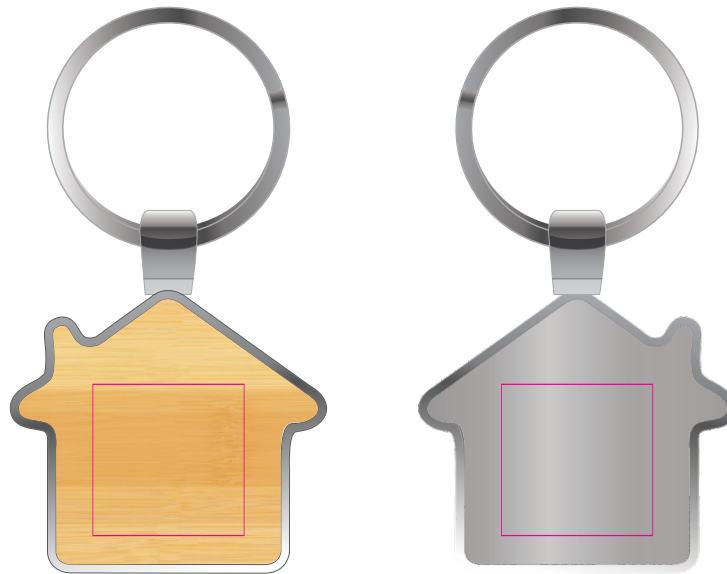

Logo Here

Job # XXXXXX
Cust # XXXX-XC

LL3522 House Bamboo Zinc Keytag - Chrome/Bamboo

Pad Print  PMS XXXc

CMYK Direct Digital 

Laser Engrave 

Bamboo Side - Pad/Laser/Digital
Print Area: 20mmL x 20mmH
Actual print size: xxmmL x xxmmH

Chrome Side - Laser
Print Area: 20mmL x 20mmH
Actual print size: xxmmL x xxmmH

Finished print area 