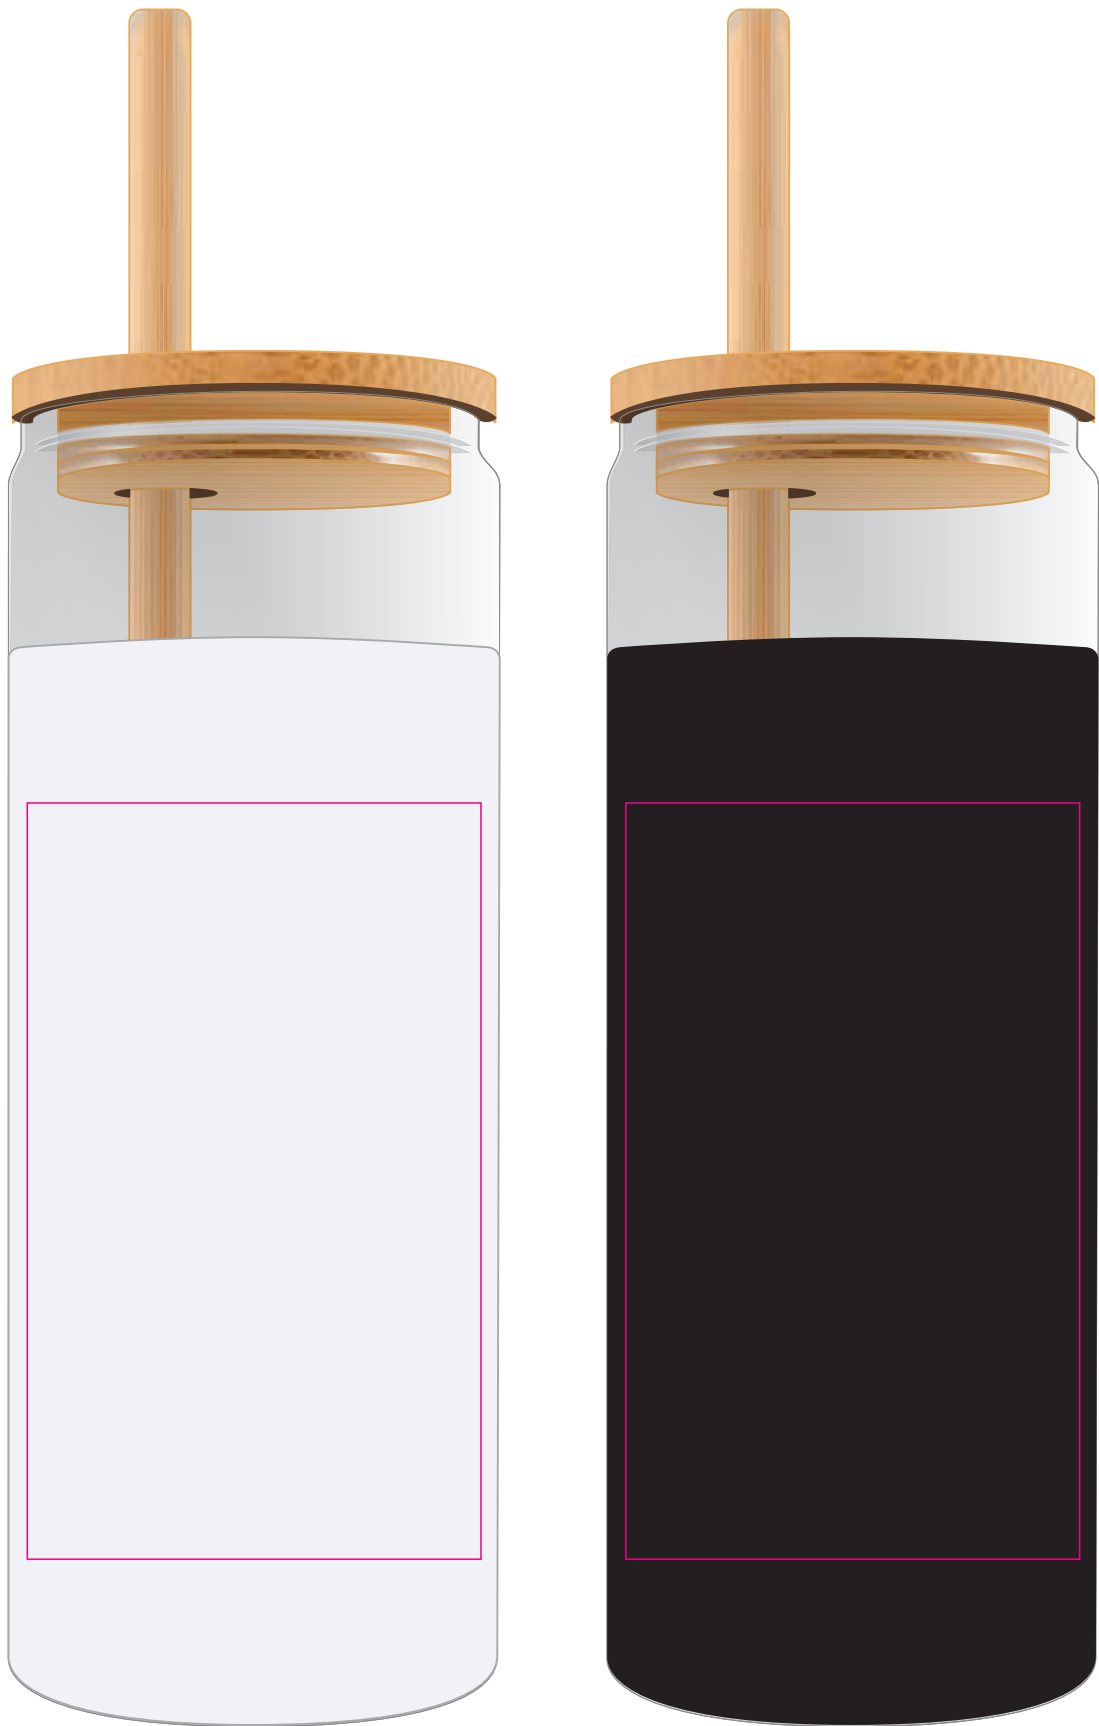

LL3431 - Pisa Glass Tumbler with Silicone Sleeve - White, Black

Screen Print White

Screen Print Black

Below showing at 50%

Screen Print
Print area: 60mmL x 100mmH
Actual print size: xxmmL x xxmmH

Finished print area 

INT: _____
RPT SO: _____
QC: _____

Screen Print

Print area: 60mmL x 100mmH

Actual print size: xxmmL x xxmmH