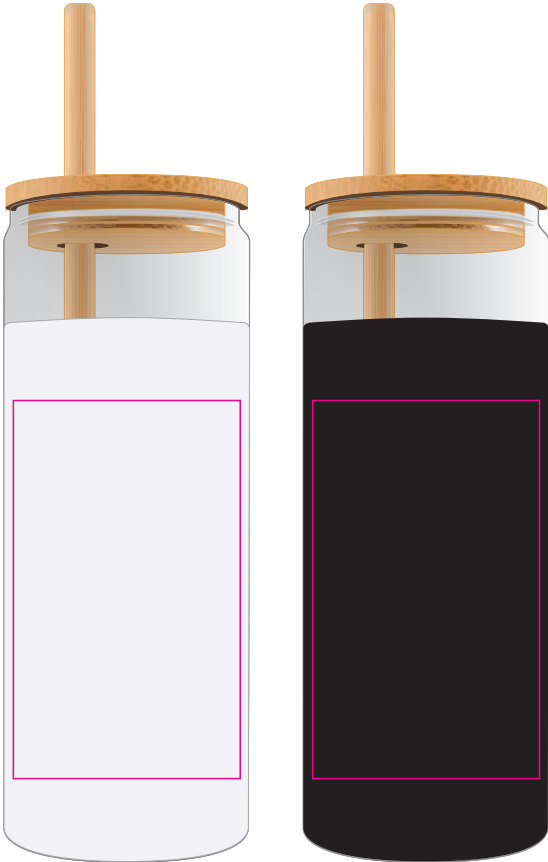

LL3431 - Pisa Glass Tumbler with Silicone Sleeve - White, Black

Screen Print White

Screen Print Black

Below showing at 50%

Screen Print
Print area: 60mmL x 100mmH
Actual print size: xxmmL x xxmmH

Finished print area 

INT: _____
RPT SO: _____
QC: _____

Screen Print

Print area: 60mmL x 100mmH

Actual print size: xxmmL x xxmmH