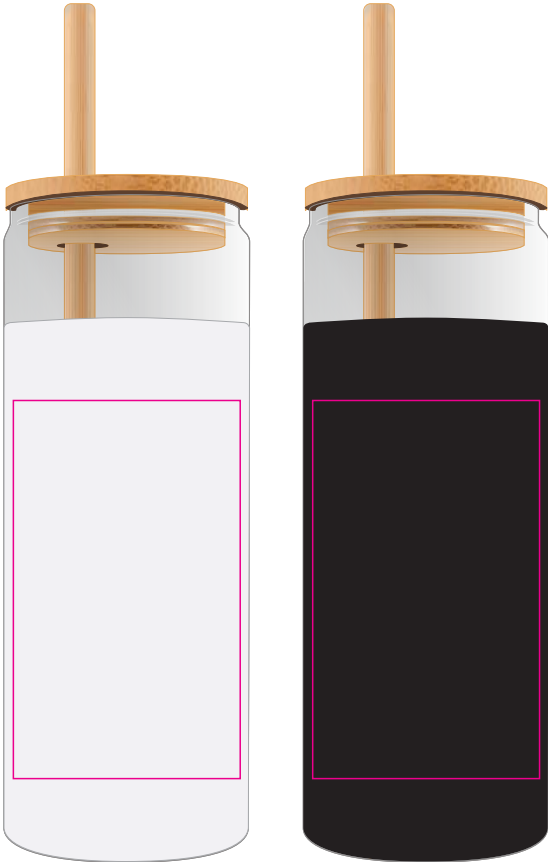

Logo Here

Job # XXXXXX
Cust # XXXX-XC

LL3431 - Pisa Glass Tumbler with Silicone Sleeve - White, Black

Screen Print Colour Options Below

Available Silicone Ink Colours

<input type="radio"/>	<input type="radio"/>	<input type="radio"/>	<input type="radio"/>
Black	White	Metallic Gold	Metallic Silver

Below showing at 50%

Screen Print
Print area: 60mmL x 100mmH
Actual print size: xxmmL x xxmmH

Finished print area 

Screen Print

Print area: 60mmL x 100mmH

Actual print size: xxmmL x xxmmH