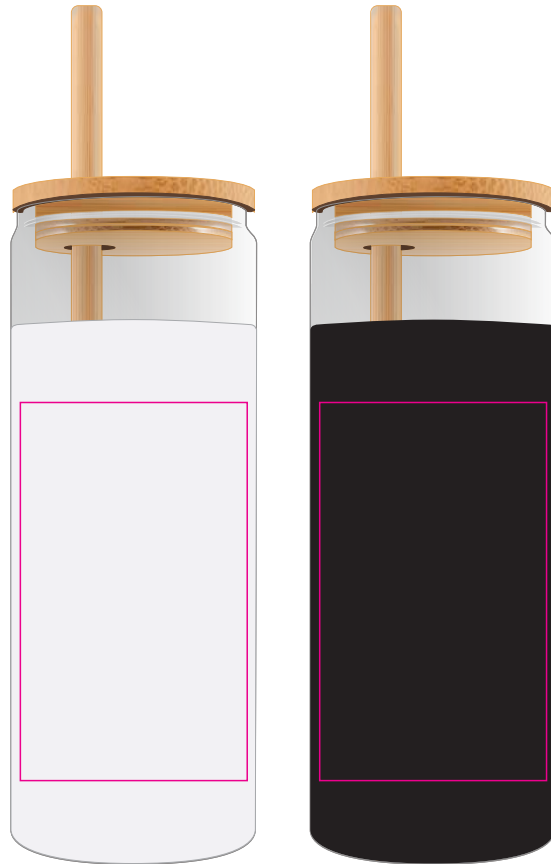

PROOF

1

ARTWORK APPROVAL

Logo Here

Job # XXXXXX
Cust # XXXX-XC

LL3431 - Pisa Glass Tumbler with Silicone Sleeve - Black, White

Screen Print  Colour Options Below

Available Silicone Ink Colours (Black Sleeves)

White Metallic Silver
Metallic Gold

Available Silicone Ink Colour (White Sleeves)

Black

Screen Print

Print area: 60mmL x 100mmH

Actual print size: xxmmL x xxmmH

Finished print area 

Screen Print

Print area: 60mmL x 100mmH

Actual print size: xxmmL x xxmmH