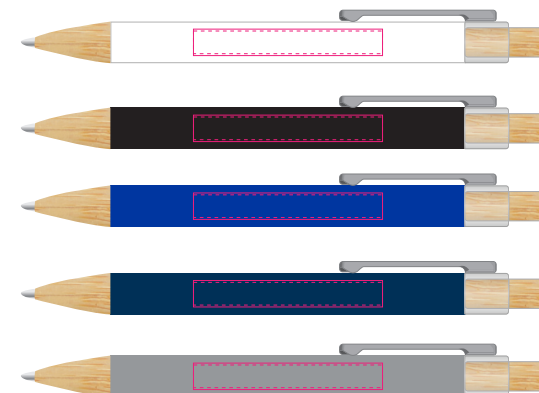

Logo Here

Job # XXXXXX
Cust # XXXX-XC

LL3298 - Serenity Aluminum Pen: *White, Black, Blue, Navy Blue, Gray*

CMYK Direct Digital 

Laser Engrave 

Pad Print  White

Pad Print  Black

Pad Print  Metallic Gold

Pad Print  Metallic Silver

Digital/Laser - Min Thickness required is 0.7mm (laser only)

Print Area: 50mmL x 6mmH

Actual print size: xxmmL x xxmmH

Pad

Print Area: 50mmL x 7mmH

Actual print size: xxmmL x xxmmH

Finished print area - Pad Print 
Finished print area - Digital/Laser Print 

LL3298 - Serenity Aluminum Pen: White, Black, Blue, Navy Blue, Gray + Cardboard Sleeve: Black, Natural, White

CMYK Direct Digital

Laser Engrave

Pad Print White

Pad Print Black

Pad Print Metallic Gold

Pad Print Metallic Silver

Pad Print PMS XXXc

Cardboard Pouch to be supplied in bulk

Cardboard Pouch with pens packed inside