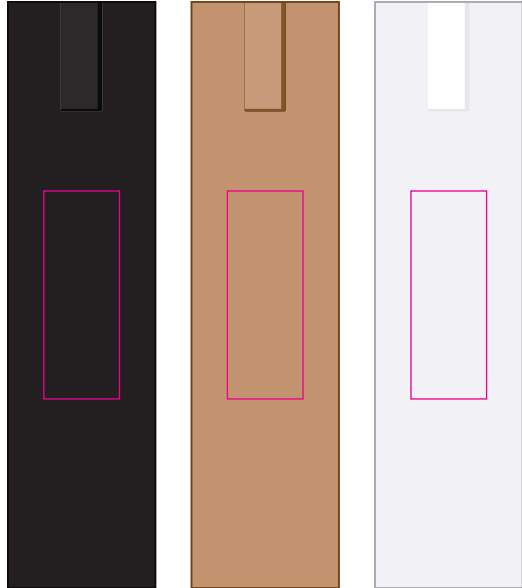

BELOW IS 50% OF ACTUAL SIZE