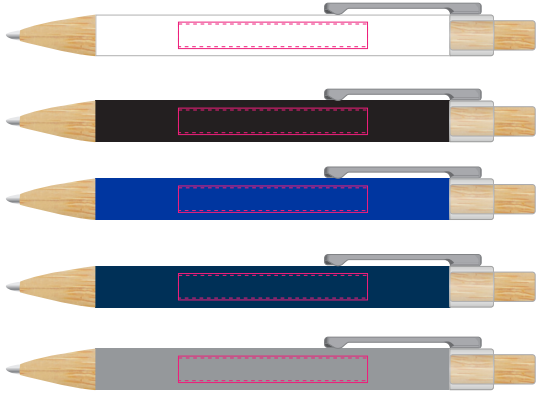

Logo Here

Job # XXXXXX
Cust # XXXX-XC

LL3298 - Serenity Aluminum Pen: *White, Black, Blue, Navy Blue, Gray*

CMYK Direct Digital 

Laser Engrave 

Pad Print  White

Pad Print  Black

Pad Print  Metallic Gold

Pad Print  Metallic Silver

Please Specify
 Pens to be supplied in bulk
 Pens to be supplied in Poly Bags

Digital/Laser - Min Thickness required is 0.7mm (laser only)

Print Area: 50mmL x 6mmH
Actual print size: xxmmL x xxmmH

Pad
Print Area: 50mmL x 7mmH
Actual print size: xxmmL x xxmmH

Finished print area - Pad Print 
Finished print area - Digital/Laser Print 

LL3298 - Serenity Aluminum Pen: White, Black, Blue, Navy Blue, Gray + Cardboard Sleeve: Black, Natural, White