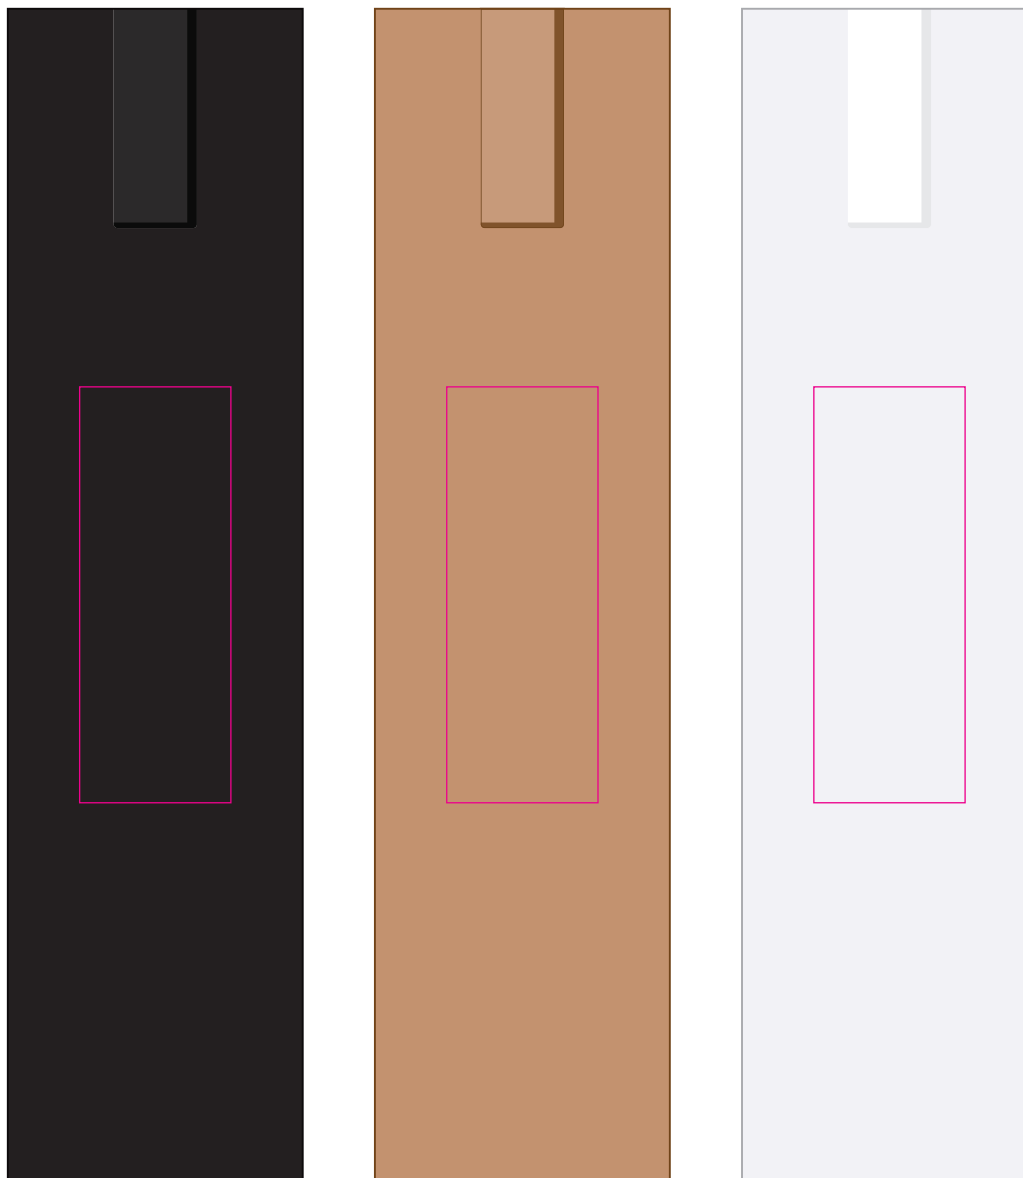

Pad Print

PMS
XXXc

Pad - Sleeve

Print Area: 20mmL x 55mmH

Actual print size: xxmmL x xxmmH

Finished print area