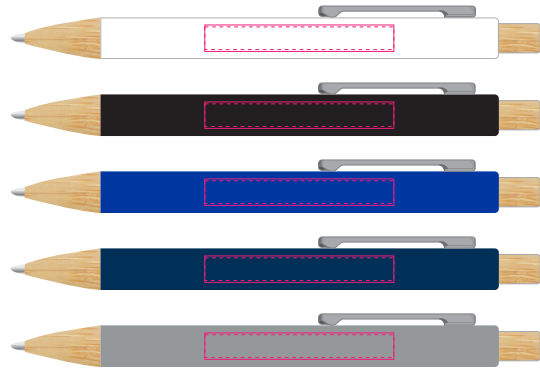

Logo Here

Job # XXXXXX
Cust # XXXX-XC

LL3298 - Serenity Aluminum Pen: White, Black, Blue, Navy Blue, Gray

CMYK Direct Digital 

Laser Engrave 

Pad Print  White

Pad Print  Black

Pad Print  Metallic Gold

Pad Print  Metallic Silver

Please Specify
 Pens to be supplied in bulk
 Pens to be supplied in Poly Bags

Digital/Laser - Min Thickness required is 0.7mm (laser only)

Print Area: 50mmL x 6mmH
Actual print size: xxmmL x xxmmH

Pad
Print Area: 50mmL x 7mmH
Actual print size: xxmmL x xxmmH

Finished print area - Pad Print 
Finished print area - Digital/Laser Print 

LL3298 - Serenity Aluminum Pen: White, Black, Blue, Navy Blue, Gray + Cardboard Sleeve: Black, Natural, White