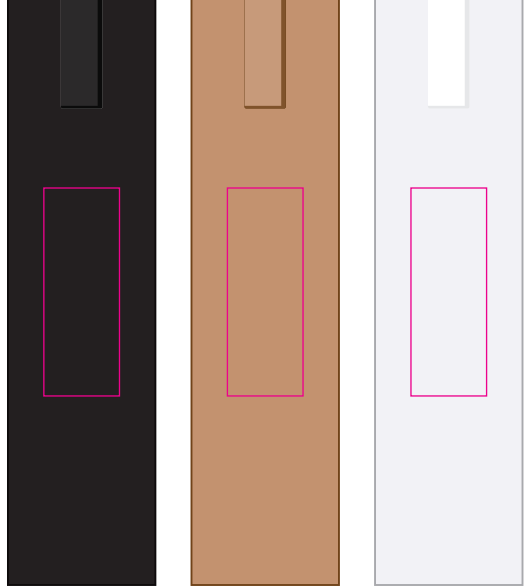

BELOW IS 50% OF ACTUAL SIZE