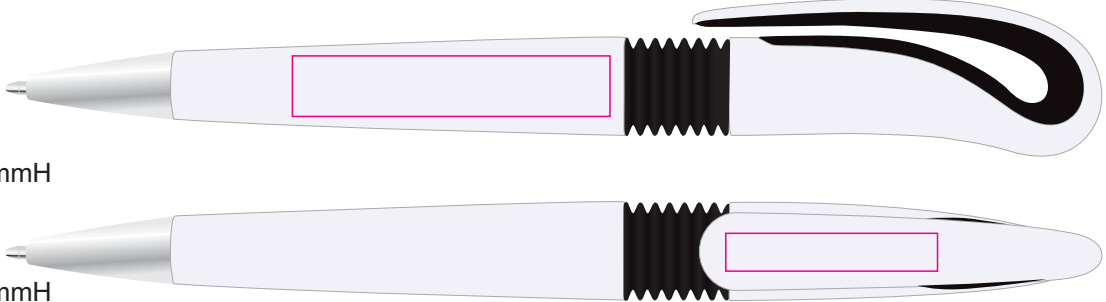

CMYK Direct Digital 

Barrel
Print Area: 42mmL x 7.5mmH
Actual print size: xxmmL x xxmmH

Clip
Print Area: 28mmL x 5mmH
Actual print size: xxmmL x xxmmH

Roll Print  PMS XXXc

Print Area: 38mmL x 20mmH
Actual print size: xxmmL x xxmmH

Finished print area 

LL3295 - Hook Pen - Yellow, Orange, Red, Green, Light Blue, Dark Blue or Black + Cardboard Sleeve: Black, Natural, White

Pad Print  PMS XXXc

Barrel
Print Area: 42mmL x 8mmH
Actual print size: xxmmL x xxmmH

Clip
Print Area: 28mmL x 5mmH
Actual print size: xxmmL x xxmmH

CMYK Direct Digital 

Barrel
Print Area: 42mmL x 7.5mmH
Actual print size: xxmmL x xxmmH

Clip
Print Area: 28mmL x 5mmH
Actual print size: xxmmL x xxmmH

Roll Print  PMS XXXc

Print Area: 38mmL x 20mmH
Actual print size: xxmmL x xxmmH

Finished print area 

Pad Print

PMS
XXXc

Pad - Sleeve

Print Area: 20mmL x 55mmH

Actual print size: xxmmL x xxmmH