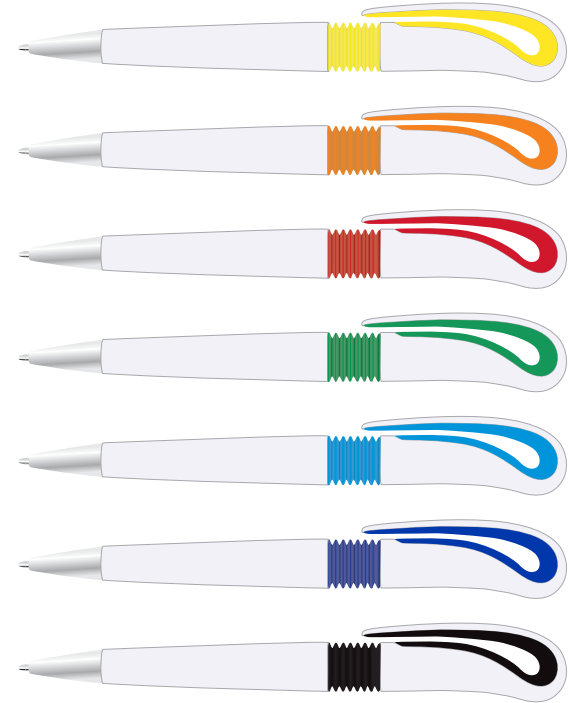

LL3295 - Hook Pen - Yellow, Orange, Red, Green, Light Blue, Dark Blue or Black

Pad Print  PMS XXXc

Barrel
Print Area: 42mmL x 8mmH
Actual print size: xxmmL x xxmmH

Clip
Print Area: 28mmL x 5mmH
Actual print size: xxmmL x xxmmH

CMYK Direct Digital 

Barrel
Print Area: 42mmL x 7.5mmH
Actual print size: xxmmL x xxmmH

Clip
Print Area: 28mmL x 5mmH
Actual print size: xxmmL x xxmmH

Roll Print  PMS XXXc

Print Area: 38mmL x 20mmH
Actual print size: xxmmL x xxmmH

Finished print area 

LL3295 - Hook Pen - Yellow, Orange, Red, Green, Light Blue, Dark Blue or Black + Cardboard Sleeve: Black, Natural, White

Pad Print  PMS XXXc

Barrel
Print Area: 42mmL x 8mmH
Actual print size: xxmmL x xxmmH