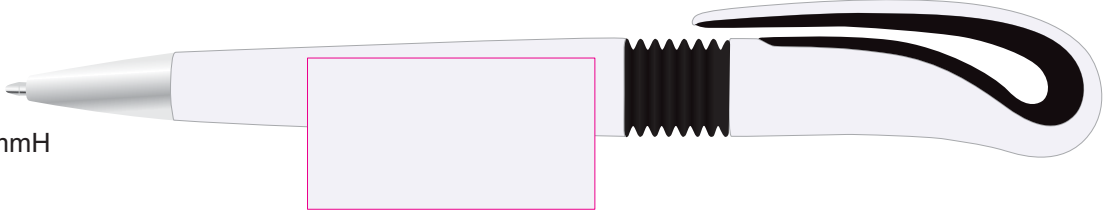

Finished print area 

LL3295 - Hook Pen - Yellow, Orange, Red, Green, Light Blue, Dark Blue or Black + Cardboard Sleeve: Black, Natural, White

Pad Print  PMS XXXc

Barrel
Print Area: 42mmL x 8mmH
Actual print size: xxmmL x xxmmH

Clip
Print Area: 28mmL x 5mmH
Actual print size: xxmmL x xxmmH

CMYK Direct Digital 

Barrel
Print Area: 42mmL x 7.5mmH
Actual print size: xxmmL x xxmmH

Clip
Print Area: 28mmL x 5mmH
Actual print size: xxmmL x xxmmH

Roll Print  PMS XXXc

Print Area: 38mmL x 20mmH
Actual print size: xxmmL x xxmmH

Finished print area 

Pad Print

PMS
XXXc

Pad - Sleeve

Print Area: 20mmL x 55mmH

Actual print size: xxmmL x xxmmH