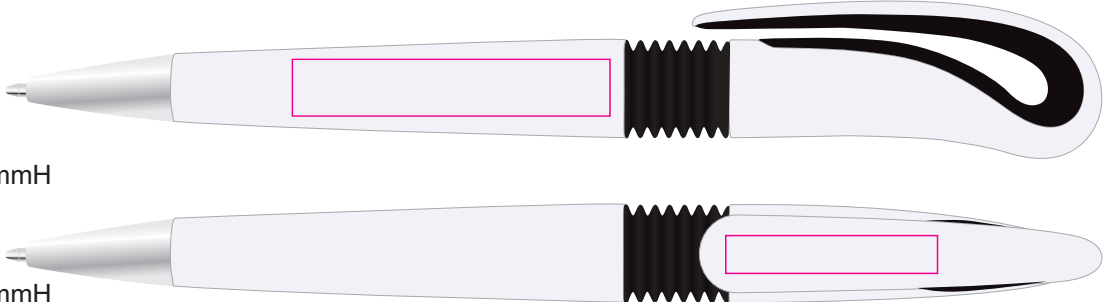

CMYK Direct Digital 

Barrel
Print Area: 42mmL x 7.5mmH
Actual print size: xxmmL x xxmmH

Clip
Print Area: 28mmL x 5mmH
Actual print size: xxmmL x xxmmH

Roll Print  PMS XXXc

Print Area: 38mmL x 20mmH
Actual print size: xxmmL x xxmmH

Finished print area 

LL3295 - Hook Pen - Yellow, Orange, Red, Green, Light Blue, Dark Blue or Black + Cardboard Sleeve: Black, Natural, White

Pad Print  PMS XXXc

Barrel
Print Area: 42mmL x 8mmH
Actual print size: xxmmL x xxmmH

Clip
Print Area: 28mmL x 5mmH
Actual print size: xxmmL x xxmmH

CMYK Direct Digital 

Barrel
Print Area: 42mmL x 7.5mmH
Actual print size: xxmmL x xxmmH

Clip
Print Area: 28mmL x 5mmH
Actual print size: xxmmL x xxmmH

Roll Print  PMS XXXc

Print Area: 38mmL x 20mmH
Actual print size: xxmmL x xxmmH

Finished print area 

Pad Print

PMS
XXXc

Pad - Sleeve

Print Area: 20mmL x 55mmH

Actual print size: xxmmL x xxmmH