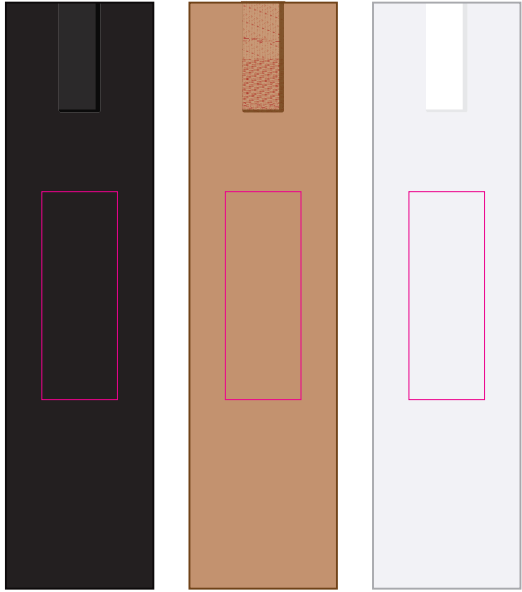

Logo Here

Job # XXXXXX  
Cust # XXXX-XC

**LL3294 - Titan Pen - White, Yellow, Orange, Hot Pink, Purple, Light Green, Light Blue, Dark Blue, Black**

Pad Print  PMS XXXc

CMYK Direct Digital 

**Please Specify**  
 Pens to be supplied in bulk  
 Pens to be supplied in Poly Bags

Print Area: 60mmL x 7mmH  
Actual print size: xxmmL x xxmmH

Finished print area 

Logo Here

Job # XXXXXX  
Cust # XXXX-XC

**LL3294 - Titan Pen - White, Yellow, Orange, Hot Pink, Purple, Light Green, Light Blue, Dark Blue, Black + Cardboard Sleeve: Black, Natural, White**

Pad Print  PMS XXXc

CMYK Direct Digital 

Pad Print  PMS XXXc

- Cardboard Pouch to be supplied in bulk
- Cardboard Pouch with pens packed inside

**BELOW IS 50% OF ACTUAL SIZE**

Print Area: 60mmL x 7mmH  
Actual print size: xxmmL x xxmmH

**Pad - Sleeve**  
Print Area: 20mmL x 55mmH  
Actual print size: xxmmL x xxmmH

Pad Print

PMS  
XXXXc

**Pad - Sleeve**

Print Area: 20mmL x 55mmH

Actual print size: xxmmL x xxmmH

Finished print area