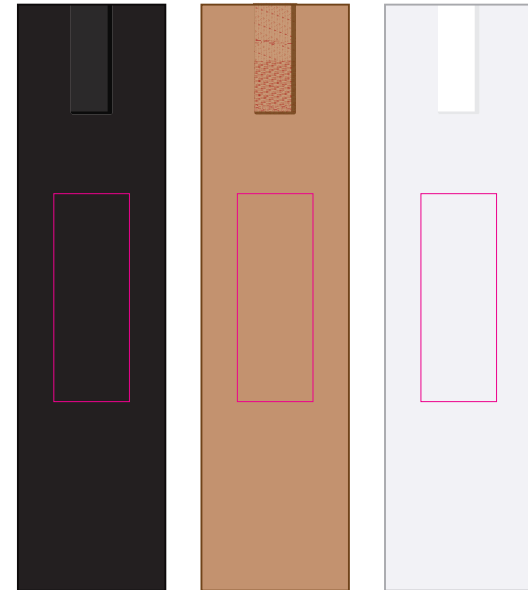

Logo Here

Job # XXXXXX
Cust # XXXX-XC

LL3294 - Titan Pen - White, Yellow, Orange, Hot Pink, Purple, Light Green, Dark Green, Light Blue, Dark Blue, Black

Pad Print  PMS XXXc

CMYK Direct Digital 

Please Specify
 Pens to be supplied in bulk
 Pens to be supplied in Poly Bags

Print Area: 60mmL x 7mmH
Actual print size: xxmmL x xxmmH

Finished print area 

Logo Here

Job # XXXXXX
Cust # XXXX-XC

LL3294 - Titan Pen - White, Yellow, Orange, Hot Pink, Purple, Light Green, Dark Green, Light Blue, Dark Blue, Black
+ Cardboard Sleeve: Black, Natural, White

Pad Print  PMS XXXC

CMYK Direct Digital 

Pad Print  PMS XXXC

Cardboard Pouch to be supplied in bulk 

Cardboard Pouch with pens packed inside 

Print Area: 60mmL x 7mmH
Actual print size: xxmmL x xxmmH

Finished print area 

BELOW IS 50% OF ACTUAL SIZE

Pad - Sleeve
Print Area: 20mmL x 55mmH
Actual print size: xxmmL x xxmmH

Finished print area 

Pad Print

PMS
XXXXc

Pad - Sleeve

Print Area: 20mmL x 55mmH

Actual print size: xxmmL x xxmmH