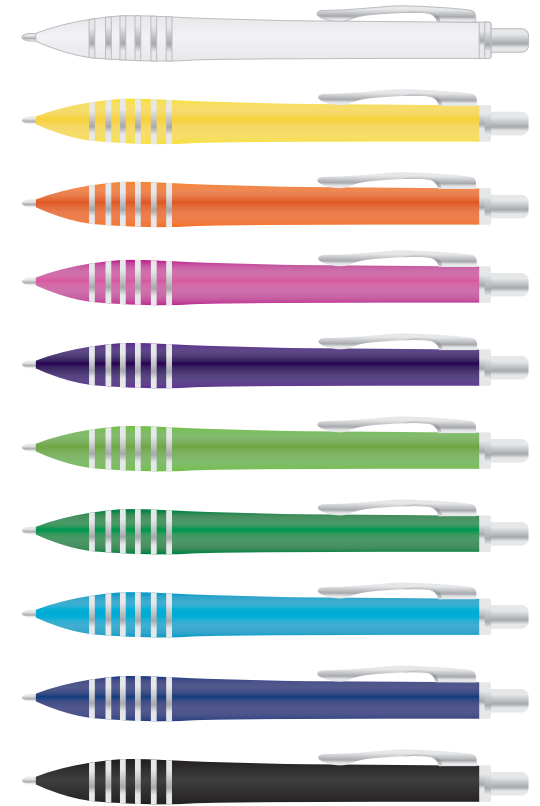

Logo Here

Job # XXXXXX
Cust # XXXX-XC

LL3294 - Titan Pen - White, Yellow, Orange, Hot Pink, Purple, Light Green, Dark Green, Light Blue, Dark Blue, Black

Pad Print  PMS XXXc

CMYK Direct Digital 

Please Specify
 Pens to be supplied in bulk
 Pens to be supplied in Poly Bags

Print Area: 60mmL x 7mmH
Actual print size: xxmmL x xxmmH

Finished print area 

Logo Here

Job # XXXXXX
Cust # XXXX-XC

LL3294 - Titan Pen - White, Yellow, Orange, Hot Pink, Purple, Light Green, Dark Green, Light Blue, Dark Blue, Black
+ Cardboard Sleeve: Black, Natural, White

Pad Print  PMS XXXC

CMYK Direct Digital 

Pad Print  PMS XXXC

Cardboard Pouch to be supplied in bulk 

Cardboard Pouch with pens packed inside 

Print Area: 60mmL x 7mmH
Actual print size: xxmmL x xxmmH

Finished print area 