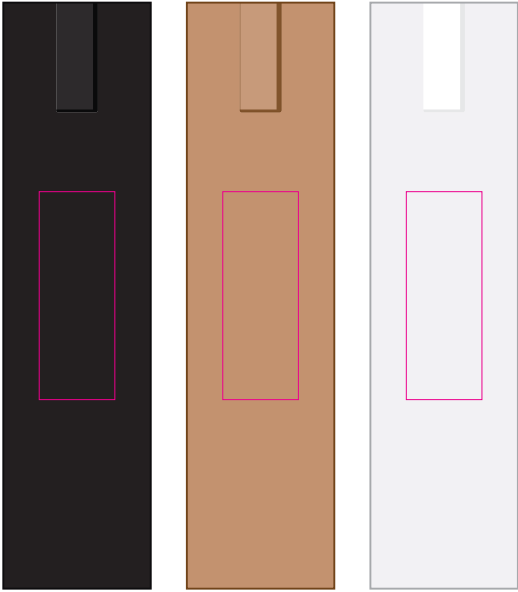

Logo Here

Job # XXXXXX
Cust # XXXX-XC

LL3292 - Napier Paper Pen - *Natural*

Pad Print  PMS XXXc

CMYK Direct Digital 

Pad
Print Area: 50mmL x 7mmH
Actual print size: xxmmL x xxmmH

Digital
Print Area: 50mmL x 6mmH
Actual print size: xxmmL x xxmmH

Finished print area - *Pad* 
Finished print area - *Digital* 

Logo Here

Job # XXXXXX
Cust # XXXX-XC

LL3292 - Napier Paper Pen - Natural + Cardboard Sleeve: Black, Natural, White

Pad Print  PMS XXXc

CMYK Direct Digital 

Pad Print  PMS XXXc

- Cardboard Pouch to be supplied in bulk 
- Cardboard Pouch with pens packed inside 

BELOW IS 50% OF ACTUAL SIZE

Pad
Print Area: 50mmL x 7mmH
Actual print size: xxmmL x xxmmH

Digital
Print Area: 50mmL x 6mmH
Actual print size: xxmmL x xxmmH

Finished print area - Pad 
Finished print area - Digital 

Pad - Sleeve
Print Area: 20mmL x 55mmH
Actual print size: xxmmL x xxmmH

Finished print area 

Pad Print

PMS
XXXc

Pad - Sleeve

Print Area: 20mmL x 55mmH