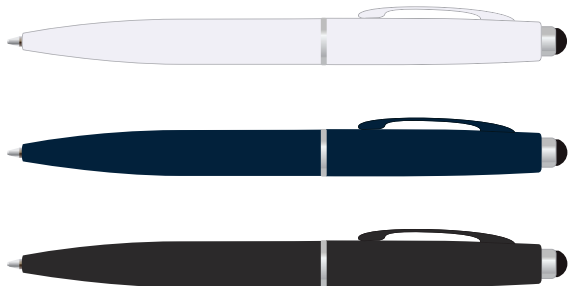

Logo Here

Job # XXXXXX
Cust # XXXX-XC

LL3289 - Starion Pen - White, Navy Blue, Black

Pad Print  PMS XXXc
Laser Engraved - Mirror Finish

Upper Barrel (Stylus End) - Pad/Laser
Print Area: 35mmL x 6mmH
Actual print size: xxmmL x xxmmH

Lower Barrel (Nib End) - Pad
Print Area: 35mmL x 6mmH
Actual print size: xxmmL x xxmmH

Logo Here

Job # XXXXXX
Cust # XXXX-XC

LL3289 - Starion Pen - White, Navy Blue, Black + Cardboard Sleeve: Black, Natural, White

Pad Print  PMS XXXc

Laser Engraved - Mirror Finish

Pad Print  PMS XXXc

Cardboard Pouch to be supplied in bulk 

Cardboard Pouch with pens packed inside 

BELOW IS 50% OF ACTUAL SIZE

Upper Barrel (Stylus End) - Pad/Laser
Print Area: 35mmL x 6mmH
Actual print size: xxmmL x xxmmH

Lower Barrel (Nib End) - Pad
Print Area: 35mmL x 6mmH
Actual print size: xxmmL x xxmmH

Pad - Sleeve
Print Area: 20mmL x 55mmH
Actual print size: xxmmL x xxmmH

Finished print area 

Pad Print

PMS
XXXXc

Pad - Sleeve