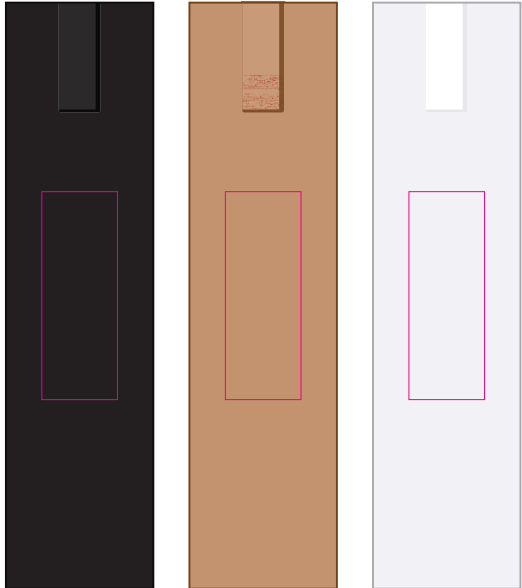

Logo Here

Job # XXXXXX
Cust # XXXX-XC

LL3289 - Starion Pen - White, Navy Blue, Black

Pad Print  PMS XXXc
Laser Engraved - Mirror Finish

Upper Barrel (Stylus End) - Pad/Laser
Print Area: 35mmL x 6mmH
Actual print size: xxmmL x xxmmH

Lower Barrel (Nib End) - Pad
Print Area: 35mmL x 6mmH
Actual print size: xxmmL x xxmmH

Logo Here

Job # XXXXXX
Cust # XXXX-XC

LL3289 - Starion Pen - White, Navy Blue, Black + Cardboard Sleeve: Black, Natural, White

Pad Print  PMS XXXc

Laser Engraved - Mirror Finish

Pad Print  PMS XXXc

Cardboard Pouch to be supplied in bulk 

Cardboard Pouch with pens packed inside 

BELOW IS 50% OF ACTUAL SIZE

Upper Barrel (Stylus End) - Pad/Laser
Print Area: 35mmL x 6mmH
Actual print size: xxmmL x xxmmH

Lower Barrel (Nib End) - Pad
Print Area: 35mmL x 6mmH
Actual print size: xxmmL x xxmmH

Pad - Sleeve
Print Area: 20mmL x 55mmH
Actual print size: xxmmL x xxmmH

Finished print area 

Pad Print

PMS
XXXXc

Pad - Sleeve