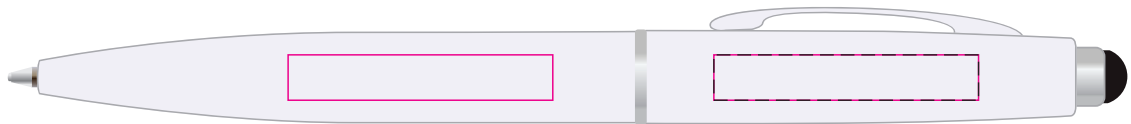

Logo Here

Job # XXXXXX
Cust # XXXX-XC

LL3289 - Starion Pen - White, Navy Blue, Black

Pad Print  PMS XXXc
Laser Engraved - Mirror Finish

Upper Barrel (Stylus End) - Pad/Laser
Print Area: 35mmL x 6mmH
Actual print size: xxmmL x xxmmH

Lower Barrel (Nib End) - Pad
Print Area: 35mmL x 6mmH
Actual print size: xxmmL x xxmmH

Logo Here

Job # XXXXXX
Cust # XXXX-XC

LL3289 - Starion Pen - White, Navy Blue, Black + Cardboard Sleeve: Black, Natural, White

Pad Print  PMS XXXc

Laser Engraved - Mirror Finish

Pad Print  PMS XXXc

Cardboard Pouch to be supplied in bulk 

Cardboard Pouch with pens packed inside 

BELOW IS 50% OF ACTUAL SIZE

Upper Barrel (Stylus End) - Pad/Laser
Print Area: 35mmL x 6mmH
Actual print size: xxmmL x xxmmH

Lower Barrel (Nib End) - Pad
Print Area: 35mmL x 6mmH
Actual print size: xxmmL x xxmmH

Pad - Sleeve
Print Area: 20mmL x 55mmH
Actual print size: xxmmL x xxmmH

Finished print area 

Pad Print

PMS
XXXXc

Pad - Sleeve