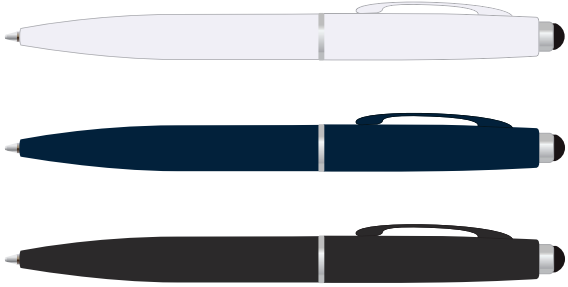

Logo Here

Job # XXXXXX
Cust # XXXX-XC

LL3289 - Starion Pen - White, Navy Blue, Black

Pad Print  PMS XXXc
Laser Engraved - Mirror Finish

Upper Barrel (Stylus End) - Pad/Laser
Print Area: 35mmL x 6mmH
Actual print size: xxmmL x xxmmH

Lower Barrel (Nib End) - Pad
Print Area: 35mmL x 6mmH
Actual print size: xxmmL x xxmmH

Logo Here

Job # XXXXXX
Cust # XXXX-XC

LL3289 - Starion Pen - White, Navy Blue, Black + Cardboard Sleeve: Black, Natural, White

Pad Print  PMS XXXc

Laser Engraved - Mirror Finish

Pad Print  PMS XXXc

Cardboard Pouch to be supplied in bulk 

Cardboard Pouch with pens packed inside 

BELOW IS 50% OF ACTUAL SIZE

Upper Barrel (Stylus End) - Pad/Laser
Print Area: 35mmL x 6mmH
Actual print size: xxmmL x xxmmH

Lower Barrel (Nib End) - Pad
Print Area: 35mmL x 6mmH
Actual print size: xxmmL x xxmmH

Pad - Sleeve
Print Area: 20mmL x 55mmH
Actual print size: xxmmL x xxmmH

Finished print area 

Pad Print

PMS
XXXXc

Pad - Sleeve