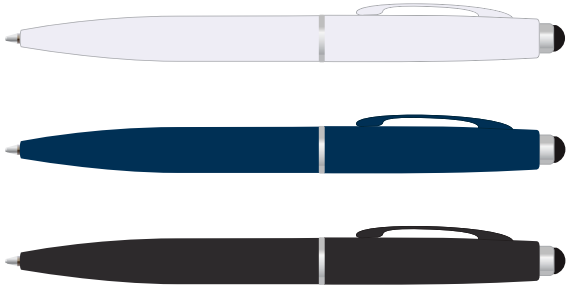

Logo Here

Job # XXXXXX
Cust # XXXX-XC

LL3289 - Starion Pen - White, Navy Blue, Black

Pad Print PMS XXXc

Laser Engraved - Mirror Finish

Please Specify

Pens to be supplied in bulk

Pens to be supplied in Poly Bags

Logo Here

Job # XXXXXX
Cust # XXXX-XC

LL3289 - Starion Pen - White, Navy Blue, Black + Cardboard Sleeve: Black, Natural, White

Pad Print  PMS XXXc
Laser Engraved - Mirror Finish

Pad Print  PMS XXXc

- Cardboard Pouch to be supplied in bulk
- Cardboard Pouch with pens packed inside

BELOW IS 50% OF ACTUAL SIZE

Upper Barrel (Stylus End) - Pad/Laser
Print Area: 35mmL x 6mmH
Actual print size: xxmmL x xxmmH

Lower Barrel (Nib End) - Pad/Laser
Print Area: 35mmL x 6mmH
Actual print size: xxmmL x xxmmH

Finished print area 

Pad - Sleeve
Print Area: 20mmL x 55mmH
Actual print size: xxmmL x xxmmH

Finished print area 

Pad Print

PMS
XXXc

Pad - Sleeve

Print Area: 20mmL x 55mmH

Actual print size: xxmmL x xxmmH