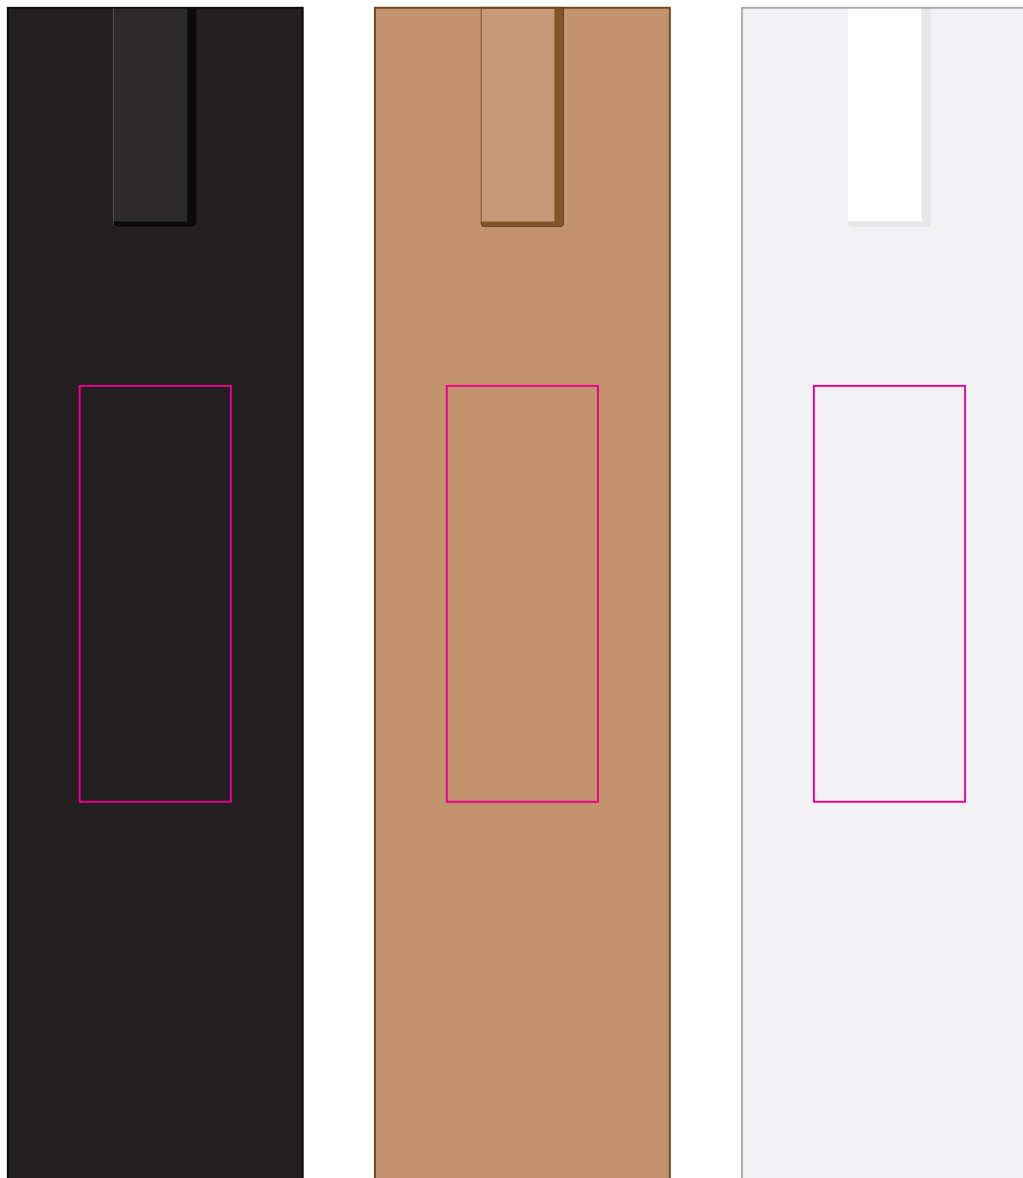

Logo Here

Job # XXXXXX
Cust # XXXX-XC

LL3289 - Starion Pen - White, Navy Blue, Black

Pad Print PMS XXXc

Laser Engraved - Mirror Finish

Please Specify

Pens to be supplied in bulk

Pens to be supplied in Poly Bags

Logo Here

Job # XXXXXX
Cust # XXXX-XC

LL3289 - Starion Pen - White, Navy Blue, Black + Cardboard Sleeve: Black, Natural, White

Pad Print  PMS XXXc
Laser Engraved - Mirror Finish

Pad Print  PMS XXXc

- Cardboard Pouch to be supplied in bulk
- Cardboard Pouch with pens packed inside

Finished print area 

Pad - Sleeve
Print Area: 20mmL x 55mmH
Actual print size: xxmmL x xxmmH

Finished print area 

Pad Print

PMS
XXXc

Pad - Sleeve

Print Area: 20mmL x 55mmH

Actual print size: xxmmL x xxmmH

Finished print area