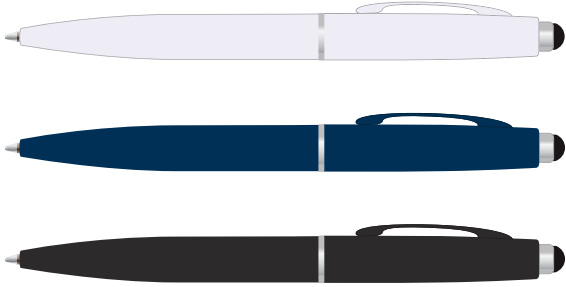

Logo Here

Job # XXXXXX
Cust # XXXX-XC

LL3289 - Starion Pen - White, Navy Blue, Black

Pad Print PMS XXXc

Laser Engraved - Mirror Finish

Please Specify

Pens to be supplied in bulk

Pens to be supplied in Poly Bags

Upper Barrel (Stylus End) - Pad/Laser
Print Area: 35mmL x 6mmH
Actual print size: xxmmL x xxmmH

Lower Barrel (Nib End) - Pad/Laser
Print Area: 35mmL x 6mmH
Actual print size: xxmmL x xxmmH

Finished print area

Logo Here

Job # XXXXXX
Cust # XXXX-XC

LL3289 - Starion Pen - White, Navy Blue, Black + Cardboard Sleeve: Black, Natural, White

Pad Print  PMS XXXc
Laser Engraved - Mirror Finish

Pad Print  PMS XXXc

- Cardboard Pouch to be supplied in bulk
- Cardboard Pouch with pens packed inside