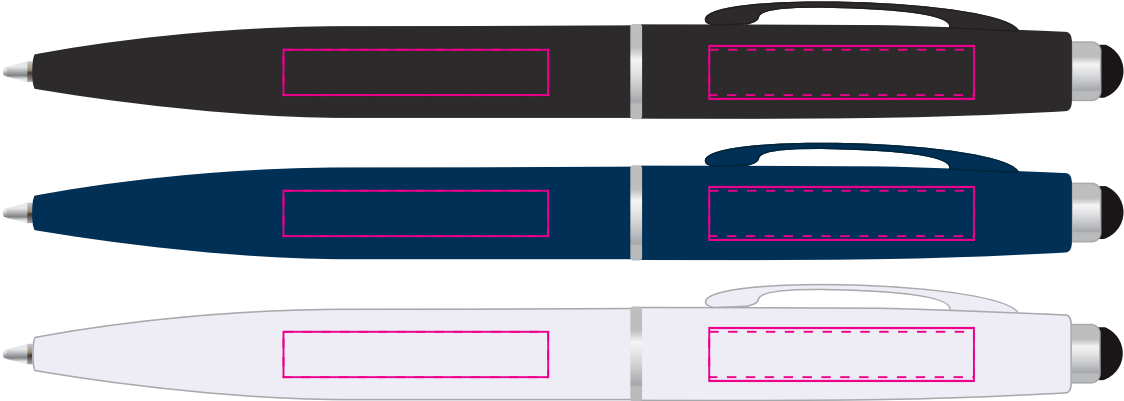

Logo Here

Job # XXXXXX
Cust # XXXX-XC

LL3289 - Starion Pen - Black, Navy Blue, White

Laser Engraved - Mirror Finish

Pad Print Colour

Available Ink Colours

<input type="radio"/>	<input type="radio"/>	<input type="radio"/>	<input type="radio"/>
White	Black	Metallic Silver	Metallic Gold

Please Specify
 Pens to be supplied in Poly Bags
 Pens to be supplied in bulk

Upper Barrel (Stylus End) - Pad
Print Area: 35mmL x 7mmH
Actual print size: xxmmL x xxmmH

Upper Barrel (Stylus End) - Laser
Print Area: 35mmL x 6mmH
Actual print size: xxmmL x xxmmH

Lower Barrel (Nib End) - Laser/Pad
Print Area: 35mmL x 6mmH
Actual print size: xxmmL x xxmmH

Finished print area - Pad 
Finished print area - Laser 