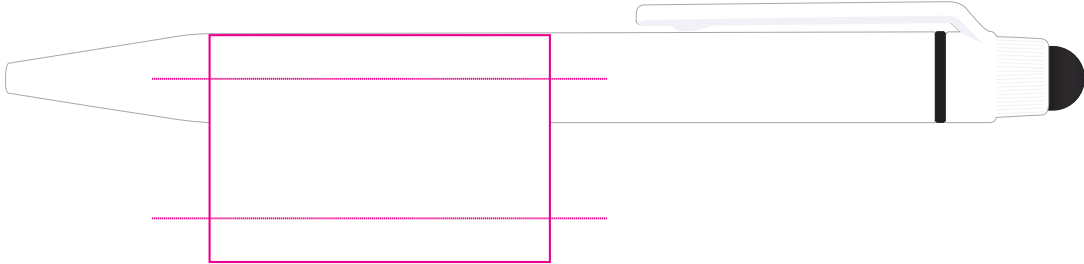

**LL3285 - Chameleon Pen: White, Yellow, Orange, Red, Pink, Purple, Light Green, Light Blue, Dark Blue & Black**

Pad Print  PMS XXXc

Printed position when pen nib retracted (pen not in use)

**Barrel**  
Print Area: 50mmL x 8mmH  
Actual print size: xxmmL x xxmmH

**Clip**  
Print Area: 30mmL x 6mmH  
Actual print size: xxmmL x xxmmH

CMYK Direct Digital 

**Barrel**  
Print Area: 70mmL x 6mmH  
Actual print size: xxmmL x xxmmH

Roll Print  PMS XXXc

Print Area: 45mmL x 30mmH  
Actual print size: xxmmL x xxmmH

**LL3285 - Chameleon Pen: White, Yellow, Orange, Red, Pink, Purple, Light Green, Light Blue, Dark Blue & Black + Cardboard Sleeve: Black, Natural, White**

Pad Print  PMS XXXc

Pad Print  PMS XXXc

Cardboard Pouch to be supplied in bulk

Cardboard Pouch with pens packed inside

Printed position when pen nib retracted (pen not in use)

**Barrel**  
Print Area: 50mmL x 8mmH  
Actual print size: xxmmL x xxmmH

**Clip**  
Print Area: 30mmL x 6mmH  
Actual print size: xxmmL x xxmmH