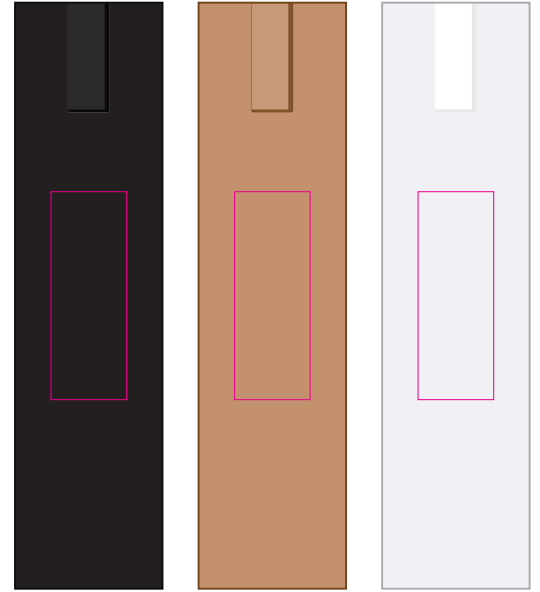

**LL3285 - Chameleon Pen: White, Yellow, Orange, Red, Pink, Purple, Light Green, Light Blue, Dark Blue & Black**

Pad Print  PMS XXXc

Printed position when pen nib retracted (pen not in use)

**Barrel**  
Print Area: 50mmL x 8mmH  
Actual print size: xxmmL x xxmmH

**LL3285 - Chameleon Pen: White, Yellow, Orange, Red, Pink, Purple, Light Green, Light Blue, Dark Blue & Black + Cardboard Sleeve: Black, Natural, White**

Pad Print  PMS XXXc

Pad Print  PMS XXXc

Cardboard Pouch to be supplied in bulk

CMYK Direct Digital 

**Barrel**  
Print Area: 70mmL x 6mmH  
Actual print size: xxmmL x xxmmH

Roll Print  PMS XXXc

Print Area: 45mmL x 30mmH  
Actual print size: xxmmL x xxmmH

Finished print area 

BELOW IS 50% OF ACTUAL SIZE

**Pad - Sleeve**  
Print Area: 20mmL x 55mmH  
Actual print size: xxmmL x xxmmH

Finished print area 

Pad Print

PMS  
XXXc

**Pad - Sleeve**

Print Area: 20mmL x 55mmH

Actual print size: xxmmL x xxmmH

Finished print area