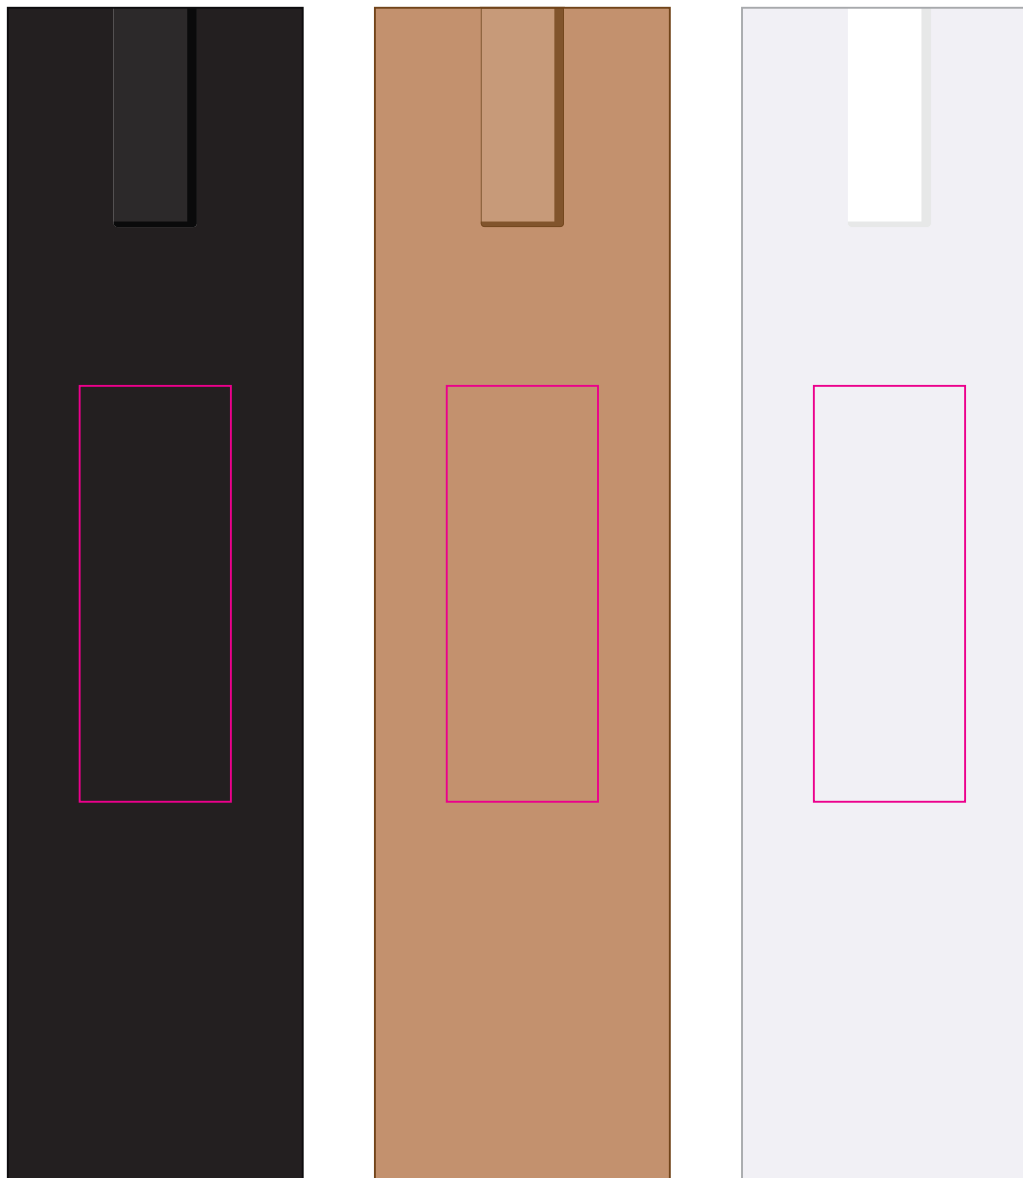

Pad Print

PMS
XXXc

Pad - Sleeve

Print Area: 20mmL x 55mmH

Actual print size: xxmmL x xxmmH

Finished print area