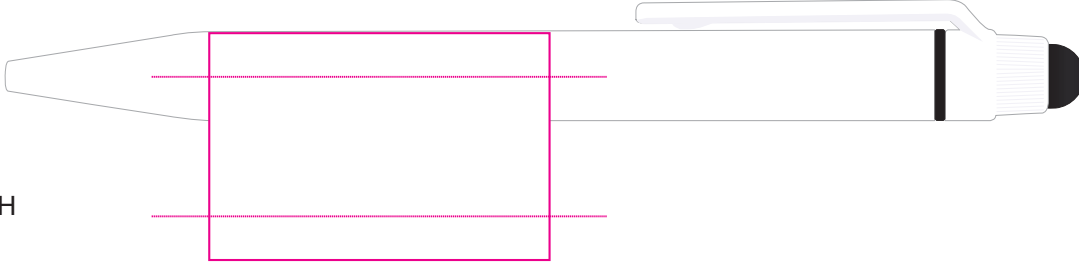

Roll Print PMS XXXc

Print Area: 45mmL x 30mmH
Actual print size: xxmmL x xxmmH

Finished print area

BELOW IS 50% OF ACTUAL SIZE