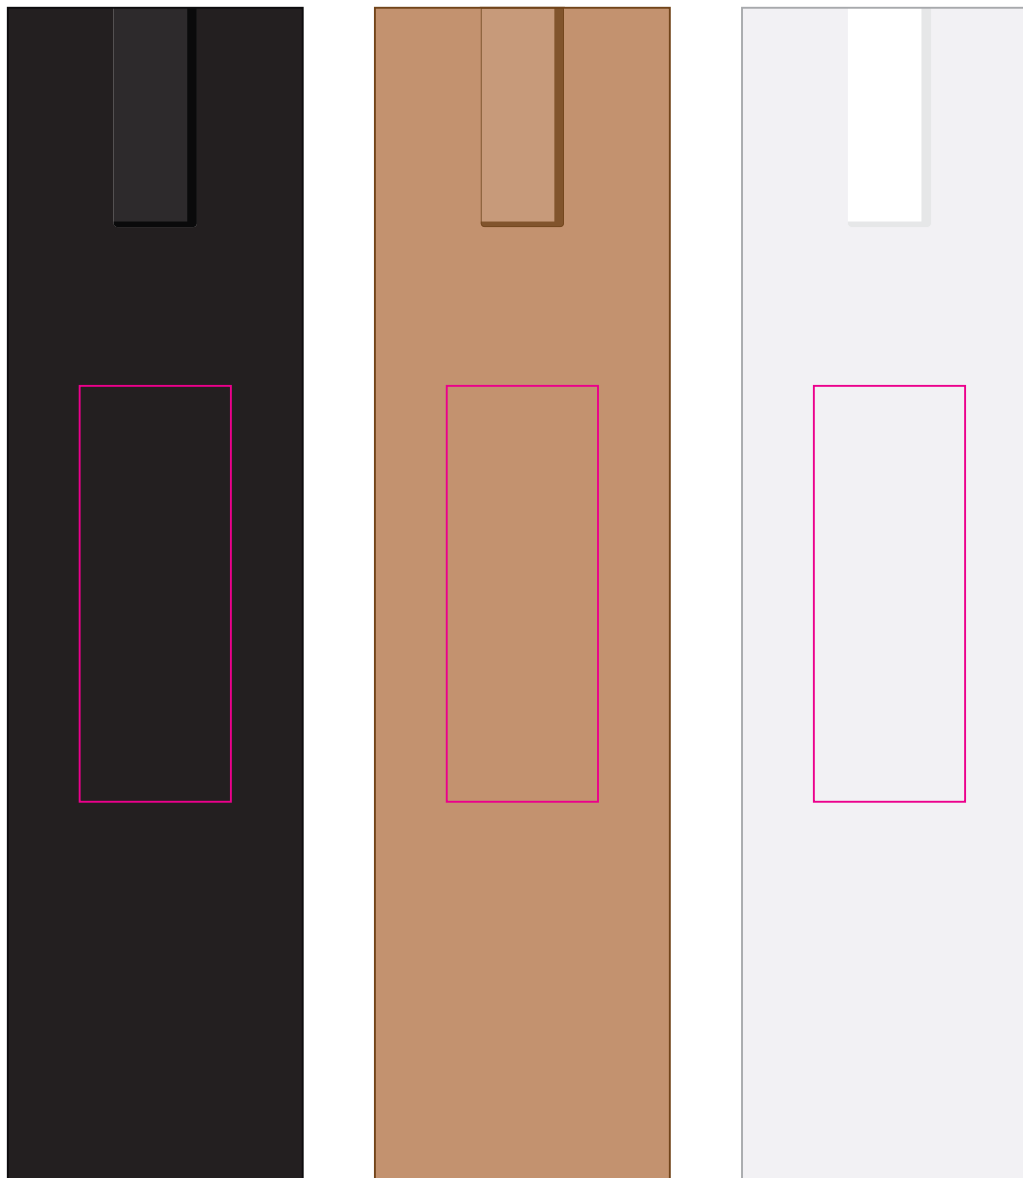

Logo Here

Job # XXXXXX  
Cust # XXXX-XC

**LL3283 - Napier Eco Pen: Natural/Silver**

Pad Print  PMS XXXc

CMYK Direct Digital 

*Imperfections in the surface of this item can occur due to the nature of the material*

**Pad**  
Print Area: 50mmL x 7mmH  
Actual print size: xxmmL x xxmmH

**Digital**  
Print Area: 50mmL x 6mmH  
Actual print size: xxmmL x xxmmH

Logo Here

Job # XXXXXX  
Cust # XXXX-XC

**LL3283 - Napier Eco Pen: Natural/Silver + Cardboard Sleeve: Black, Natural, White**

Pad Print

PMS  
XXXc

*Imperfections in the surface of this item can occur due to the nature of the material*

CMYK Direct Digital

Pad Print

PMS  
XXXc

**Pad - Sleeve**

Print Area: 20mmL x 55mmH

Actual print size: xxmmL x xxmmH

Finished print area