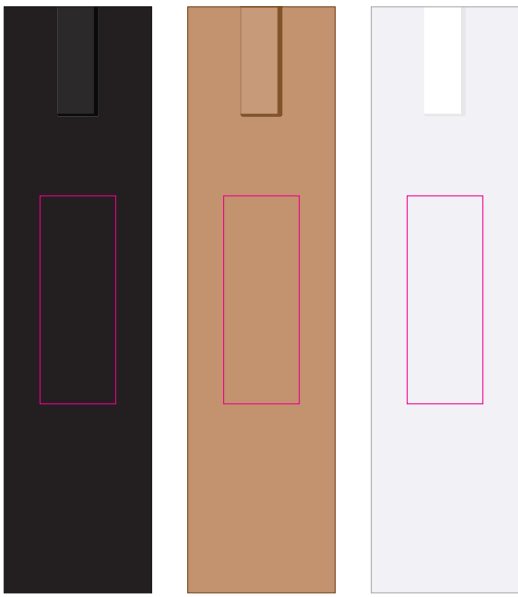

Logo Here

Job # XXXXXX
Cust # XXXX-XC

LL3282 - Helix Pen/Stylus: White, Orange, Red, Pink, Light Green, Light Blue, Dark Blue, Black

Pad Print  PMS XXXc

CMYK Direct Digital 

Pad/Digital
Print Area: 52mmL x 6.5mmH
Actual print size: xxmmL x xxmmH

Laser Engrave 

Laser - Min Thickness required is 0.7mm
Print Area: 52mmL x 6mmH
Actual print size: xxmmL x xxmmH

LL3282 - Helix Pen/Stylus: White, Orange, Red, Pink, Light Green, Light Blue, Dark Blue, Black + Cardboard Sleeve: Black, Natural, White

Finished print area 

Laser Engrave 

Laser - Min Thickness required is 0.7mm
Print Area: 52mmL x 6mmH
Actual print size: xxmmL x xxmmH

Finished print area 

BELOW IS 50% OF ACTUAL SIZE

Pad - Sleeve
Print Area: 20mmL x 55mmH
Actual print size: xxmmL x xxmmH

Finished print area 

Pad Print

PMS
XXXXc

Pad - Sleeve

Print Area: 20mmL x 55mmH

Actual print size: xxmmL x xxmmH

Finished print area 