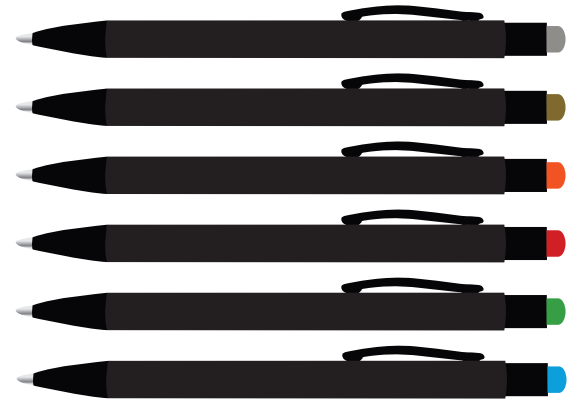

Logo Here

Job # XXXXXX  
Cust # XXXX-XC

**LL3280 - Opal Pen/Stylus - Silver, Gold, Orange, Red, Green, Light Blue**

Pad Print  White

Print colours available  
 White  Black  Metallic Gold  Metallic Silver

Logo Here

Job # XXXXXX  
Cust # XXXX-XC

**LL3280 - Opal Pen/Stylus - Silver, Gold, Orange, Red, Green, Light Blue + Cardboard Sleeve: Black, Natural, White**

Pad Print  White

Print colours available  
 White  Black  Metallic Gold  Metallic Silver