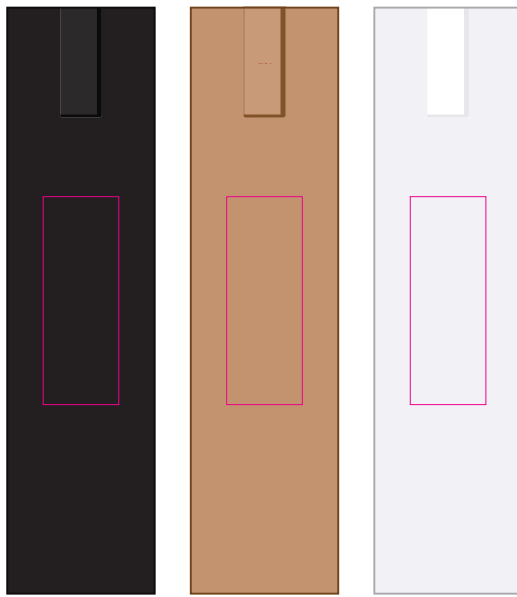

Logo Here

Job # XXXXXX  
Cust # XXXX-XC

**LL3280 - Opal Pen/Stylus - Silver, Gold, Orange, Red, Green, Light Blue**

Pad Print  White

Print colours available  
 White  Black  Metallic Gold  Metallic Silver

CMYK Direct Digital 

**Pad Print**  
Print Area: 50mmL x 7mmH  
Actual print size: xxmmL x xxmmH

**Digital**  
Print Area: 50mmL x 6mmH  
Actual print size: xxmmL x xxmmH

Finished print area - Pad Print   
Finished print area - Digital 

Logo Here

Job # XXXXXX  
Cust # XXXX-XC

**LL3280 - Opal Pen/Stylus - Silver, Gold, Orange, Red, Green, Light Blue + Cardboard Sleeve: Black, Natural, White**

Pad Print  White

Print colours available  
 White  Black  Metallic Gold  Metallic Silver

CMYK Direct Digital 

Pad Print  PMS XXXC

Cardboard Pouch to be supplied in bulk

Cardboard Pouch with pens packed inside

**BELOW IS 50% OF ACTUAL SIZE**

**Pad Print**  
Print Area: 50mmL x 7mmH  
Actual print size: xxmmL x xxmmH