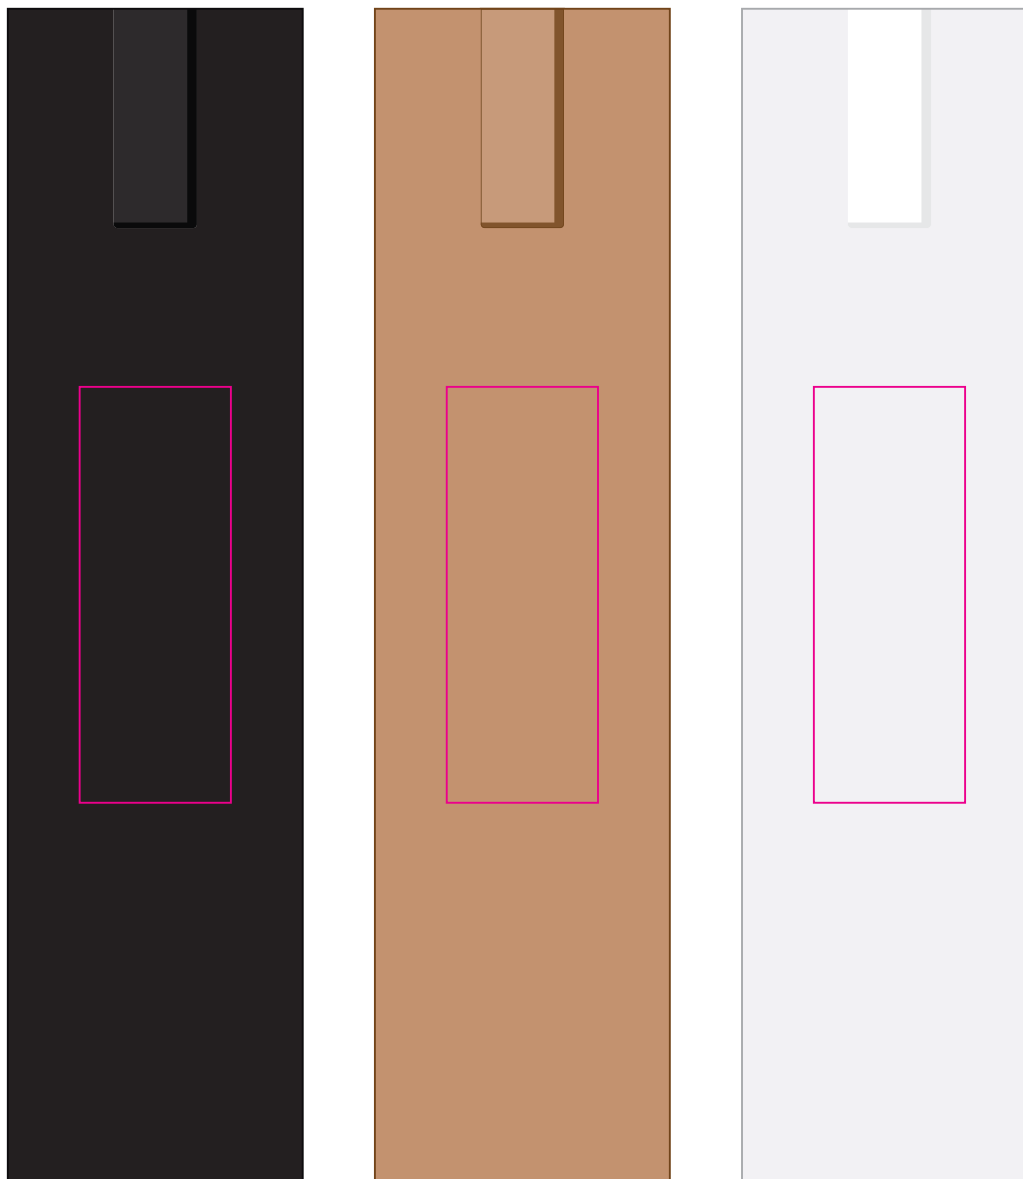

Logo Here

Job # XXXXXX  
Cust # XXXX-XC

**LL3280 - Opal Pen/Stylus - Silver, Gold, Orange, Red, Green, Light Blue**

Pad Print  White

Pad Print  Black

Pad Print  Metallic Gold

Pad Print  Metallic Silver

CMYK Direct Digital 

Finished print area - Pad Print   
Finished print area - Digital 

Logo Here

Job # XXXXXX  
Cust # XXXX-XC

**LL3280 - Opal Pen/Stylus - Silver, Gold, Orange, Red, Green, Light Blue + Cardboard Sleeve: Black, Natural, White**

Pad Print  White

Pad Print  Black

Pad Print  Metallic Gold

Pad Print  Metallic Silver

CMYK Direct Digital 

Pad Print  PMS XXXc

Cardboard Pouch to be supplied in bulk

Cardboard Pouch with pens packed inside

**Pad - Sleeve**  
Print Area: 20mmL x 55mmH  
Actual print size: xxmmL x xxmmH

Finished print area 

Pad Print

PMS  
XXXc

**Pad - Sleeve**

Print Area: 20mmL x 55mmH

Actual print size: xxmmL x xxmmH

Finished print area