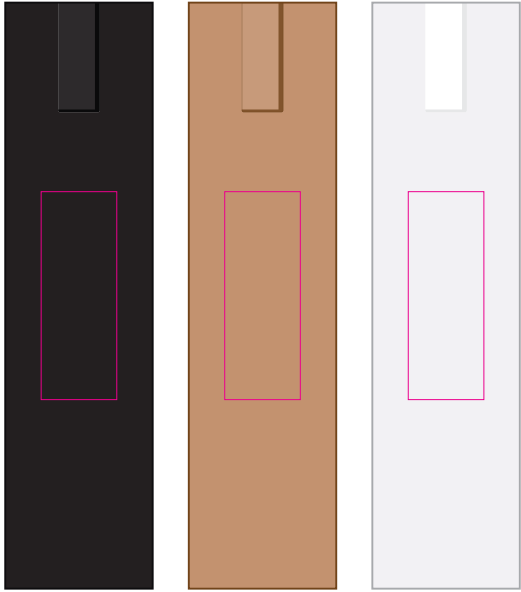

BELOW IS 50% OF ACTUAL SIZE