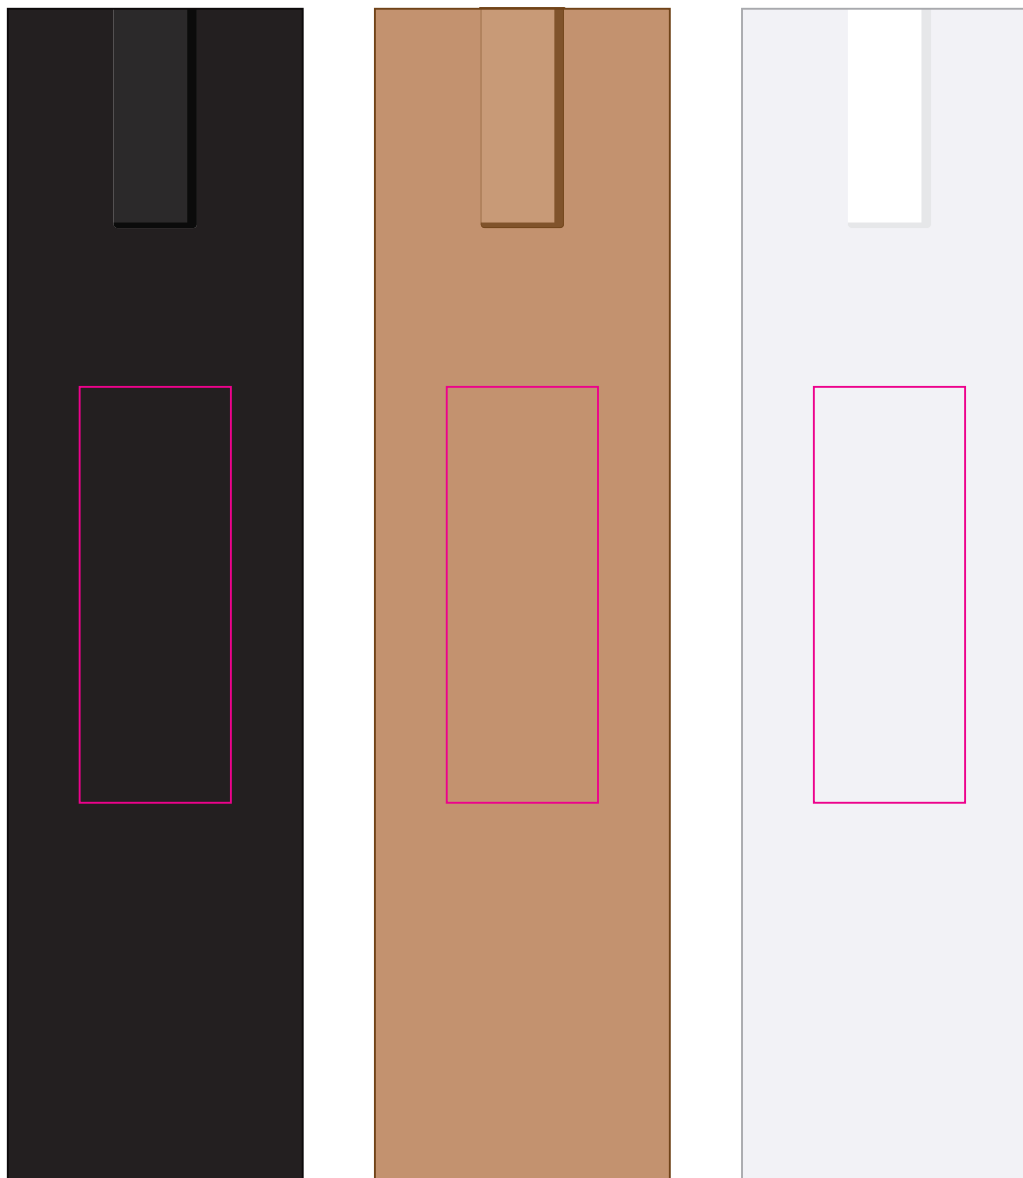

**Pad**  
Maximum Print Area: 50mmL x 7mmH  
Actual print size: xxmmL x xxmmH

Logo Here

Job # XXXXXX  
Cust # XXXX-XC

**LL3279 - Napier Pen (Gold Edition) - Black, Blue, Silver, White + Cardboard Sleeve: Black, Natural, White**

Pad Print  PMS XXXc

Pad Print  PMS XXXc

 **Please Specify**  
 Pens to be supplied in Poly Bags  
 Pens to be supplied in bulk

**BELOW IS 60% OF ACTUAL SIZE**

**Pad**  
Maximum Print Area: 50mmL x 7mmH  
Actual print size: xxmmL x xxmmH

**Pad - Sleeve**  
Print Area: 20mmL x 55mmH  
Actual print size: xxmmL x xxmmH

Finished print area 

Pad Print

PMS  
XXXXc

**Pad - Sleeve**

Print Area: 20mmL x 55mmH

Actual print size: xxmmL x xxmmH

Finished print area