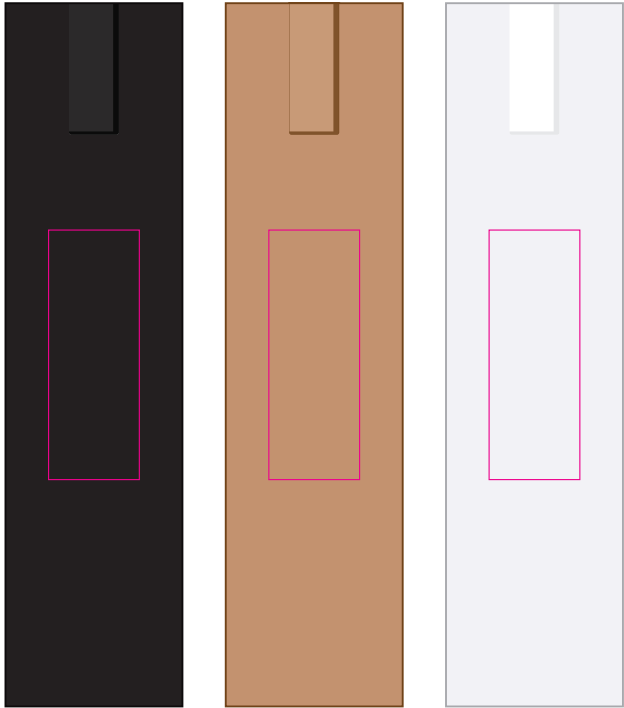

**Pad**  
Maximum Print Area: 50mmL x 7mmH  
Actual print size: xxmmL x xxmmH

Logo Here

Job # XXXXXX  
Cust # XXXX-XC

**LL3279 - Napier Pen (Gold Edition) - Black, Blue, Silver, White + Cardboard Sleeve: Black, Natural, White**

Pad Print  PMS XXXc

Pad Print  PMS XXXc

 **Please Specify**  
 Pens to be supplied in Poly Bags  
 Pens to be supplied in bulk

**BELOW IS 60% OF ACTUAL SIZE**

**Pad**  
Maximum Print Area: 50mmL x 7mmH  
Actual print size: xxmmL x xxmmH

**Pad - Sleeve**  
Print Area: 20mmL x 55mmH  
Actual print size: xxmmL x xxmmH

Finished print area 

Pad Print

PMS  
XXXXc

**Pad - Sleeve**

Print Area: 20mmL x 55mmH

Actual print size: xxmmL x xxmmH

Finished print area