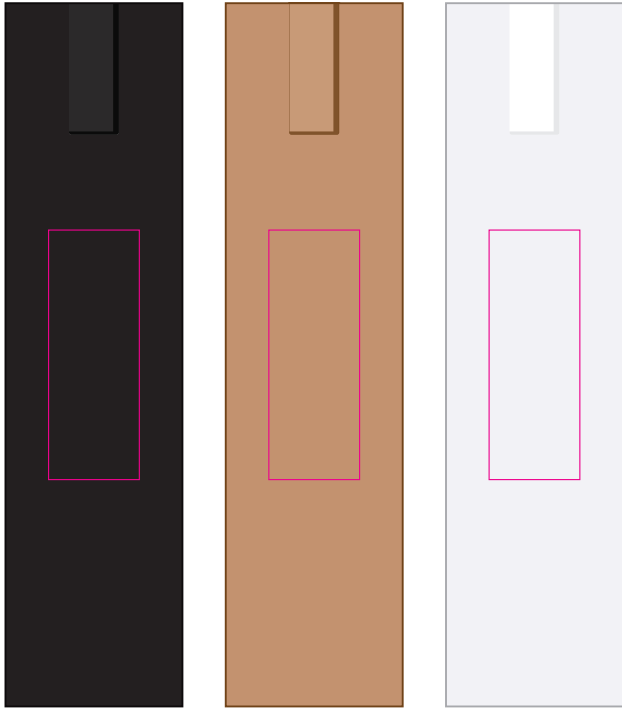

Logo Here

Job # XXXXXX  
Cust # XXXX-XC

LL3279 - Napier Pen (Gold Edition) - Black, Blue, Silver, White

Pad Print

PMS  
XXXc

Pens to be supplied in bulk

**Pad**

Maximum Print Area: 50mmL x 7mmH

Actual print size: xxmmL x xxmmH

INT: \_\_\_\_\_  
RPT SO: \_\_\_\_\_  
QC: \_\_\_\_\_

Logo Here

Job # XXXXXX  
Cust # XXXX-XC

LL3279 - Napier Pen (Gold Edition) - Black, Blue, Silver, White + Cardboard Sleeve: Black, Natural, White

Pad Print  PMS XXXc

Pad Print  PMS XXXc

 **Please Specify**  
 Pens to be supplied in Poly Bags  
 Pens to be supplied in bulk

BELOW IS 60% OF ACTUAL SIZE

**Pad**  
Maximum Print Area: 50mmL x 7mmH  
Actual print size: xxmmL x xxmmH

**Pad - Sleeve**  
Print Area: 20mmL x 55mmH  
Actual print size: xxmmL x xxmmH

Finished print area 

INT: \_\_\_\_\_  
RPT SO: \_\_\_\_\_  
QC: \_\_\_\_\_

Pad Print

PMS  
XXXXc

**Pad - Sleeve**

Print Area: 20mmL x 55mmH