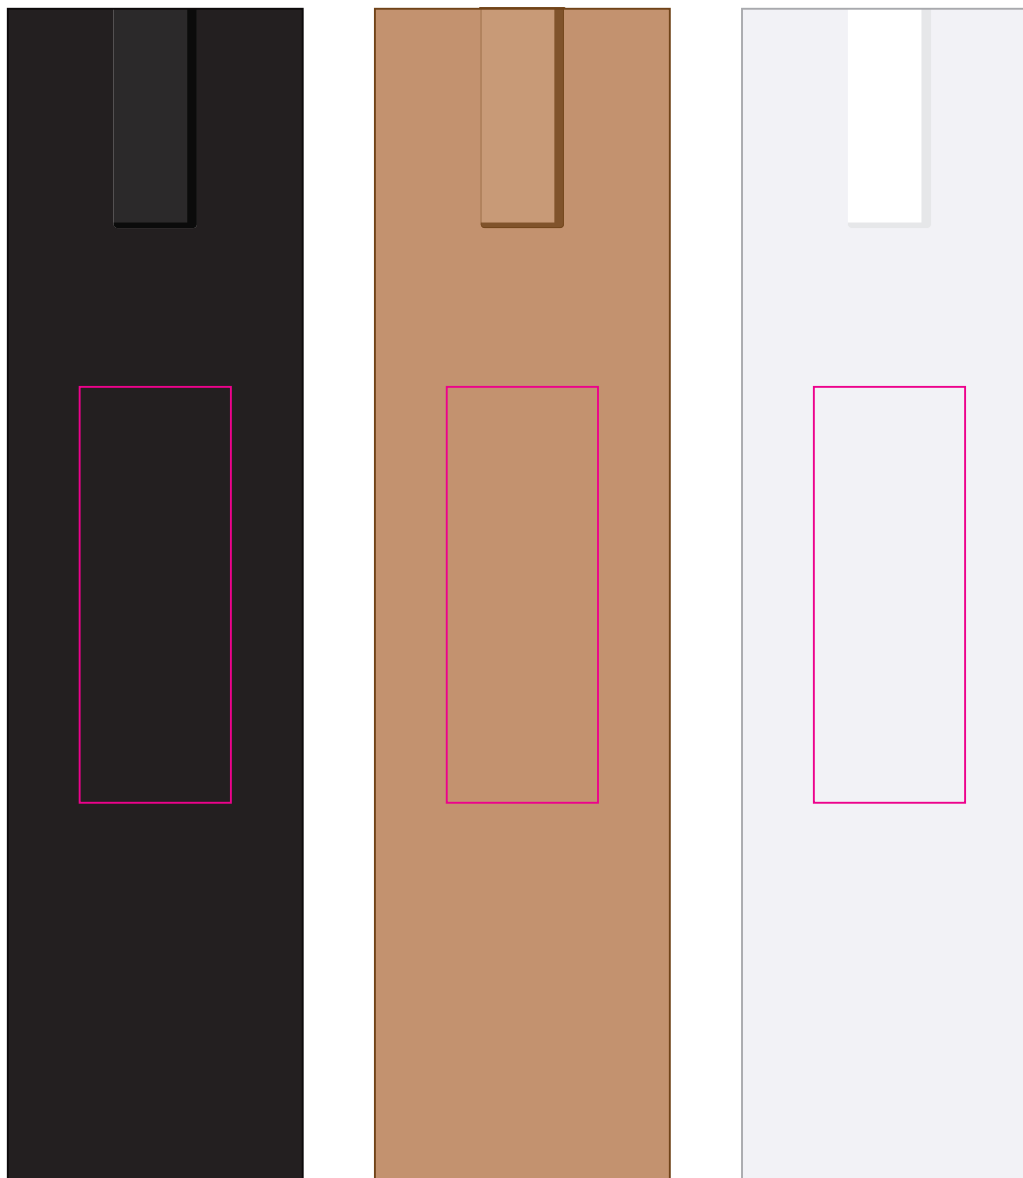

Actual print size: xxmmL x xxmmH

INT: \_\_\_\_\_  
RPT SO: \_\_\_\_\_  
QC: \_\_\_\_\_

Logo Here

Job # XXXXXX  
Cust # XXXX-XC

LL3279 - Napier Pen (Gold Edition) - Black, Blue, Silver, White + Cardboard Sleeve: Black, Natural, White

Pad Print  PMS XXXc

Pad Print  PMS XXXc

 **Please Specify**  
 Pens to be supplied in Poly Bags  
 Pens to be supplied in bulk

BELOW IS 60% OF ACTUAL SIZE

**Pad**  
Maximum Print Area: 50mmL x 7mmH  
Actual print size: xxmmL x xxmmH

**Pad - Sleeve**  
Print Area: 20mmL x 55mmH  
Actual print size: xxmmL x xxmmH

Finished print area 

INT: \_\_\_\_\_  
RPT SO: \_\_\_\_\_  
QC: \_\_\_\_\_

Pad Print

PMS  
XXXXc

**Pad - Sleeve**

Print Area: 20mmL x 55mmH

Actual print size: xxmmL x xxmmH

Finished print area