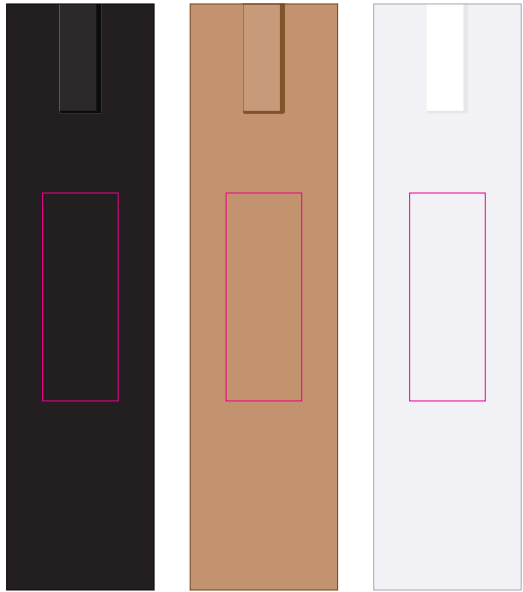

LL3276 - Hamilton Pen: Silver, Orange, Red, Gunmetal, Green, Light Blue, Dark Blue, Black

Pad Print  PMS XXXc

Print Area: 45mmL x 7mmH
Actual print size: xxmmL x xxmmH

CMYK Direct Digital 

Laser Engrave 

Digital
Print Area: 45mmL x 6mmH
Actual print size: xxmmL x xxmmH

Pad Print  PMS XXXc

Cardboard Pouch to be supplied in bulk

Cardboard Pouch with pens packed inside

Print Area: 45mmL x 7mmH
Actual print size: xxmmL x xxmmH

CMYK Direct Digital 

Laser Engrave 

Digital
Print Area: 45mmL x 6mmH
Actual print size: xxmmL x xxmmH

Laser - Min Thickness required is 0.7mm

Print Area: 45mmL x 5mmH
Actual print size: xxmmL x xxmmH

Finished print area - Digital 
Finished print area - Laser 

BELOW IS 50% OF ACTUAL SIZE

Pad - Sleeve
Print Area: 20mmL x 55mmH
Actual print size: xxmmL x xxmmH

Finished print area 

Pad Print

PMS
XXXc

Pad - Sleeve

Print Area: 20mmL x 55mmH

Actual print size: xxmmL x xxmmH

Finished print area