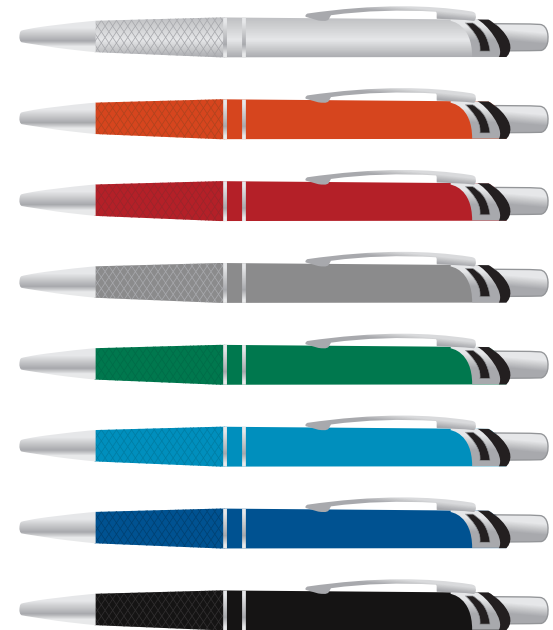

LL3276 - Hamilton Pen: Silver, Orange, Red, Gunmetal, Green, Light Blue, Dark Blue, Black

Pad Print  PMS XXXc

Print Area: 45mmL x 7mmH
Actual print size: xxmmL x xxmmH

CMYK Direct Digital 

Laser Engrave 

Digital
Print Area: 45mmL x 6mmH
Actual print size: xxmmL x xxmmH

Laser - Min Thickness required is 0.7mm
Print Area: 45mmL x 5mmH
Actual print size: xxmmL x xxmmH

Finished print area - Digital 
Finished print area - Laser 

Logo Here

Job # XXXXXX
Cust # XXXX-XC

Pad Print  PMS XXXc