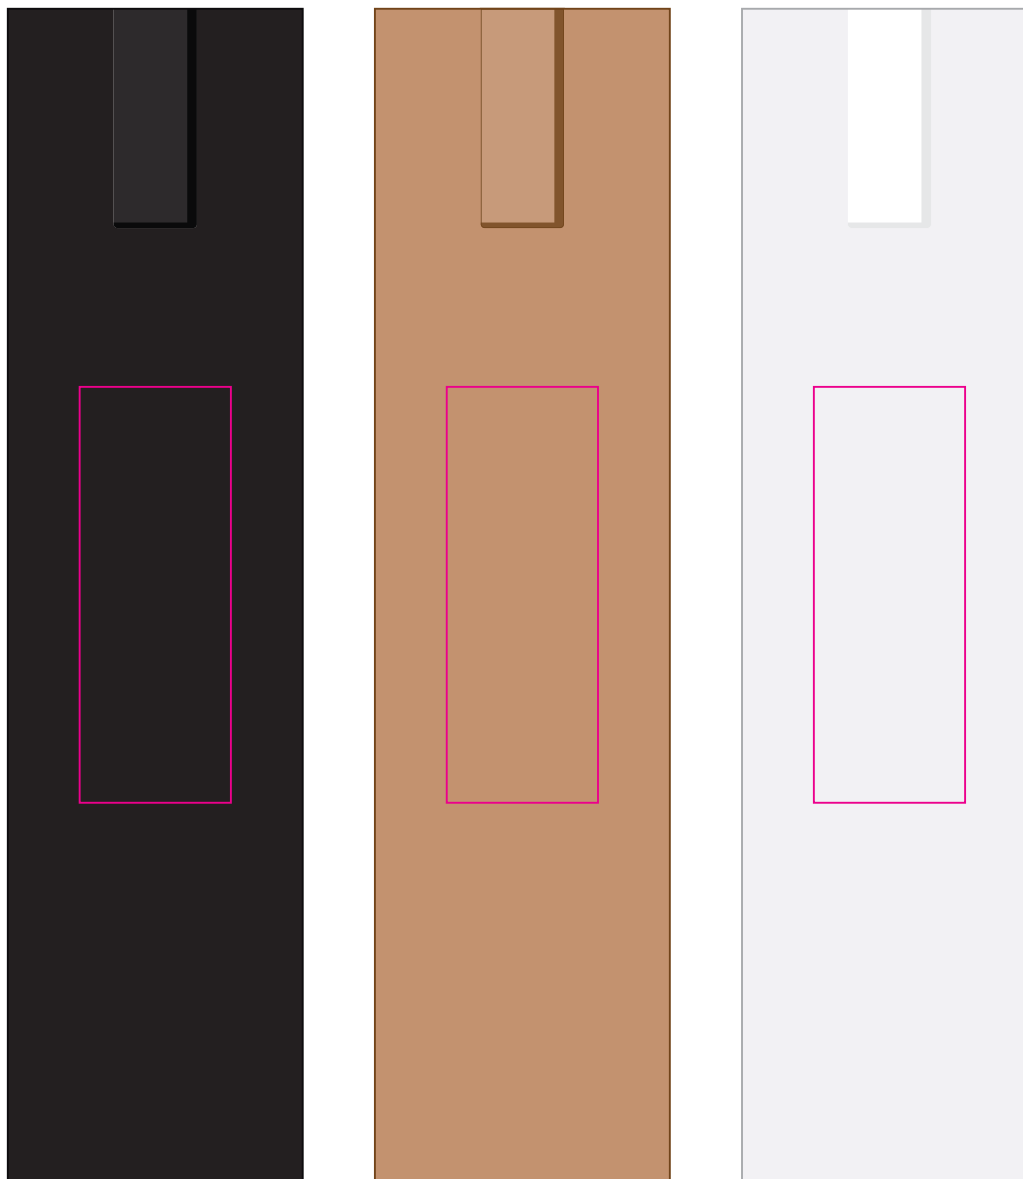

Logo Here

Job # XXXXXX
Cust # XXXX-XC

LL3270 - Deluxe Napier Pen - Yellow, Orange, Red, Purple, Pink, Light Green, Teal, Light Blue, Dark Blue, Navy Blue, Black

- Pad Print White
- Pad Print Black
- Pad Print Metallic Gold
- Pad Print Metallic Silver
- CMYK Direct Digital
- Laser Engrave

Laser - Min Thickness required is 0.7mm
Print Area: 50mmL x 6mmH
Actual print size: xxmmL x xxmmH

Finished print area - Pad
Finished print area - Digital/Laser

Logo Here

Job # XXXXXX
Cust # XXXX-XC

LL3270 - Deluxe Napier Pen - Yellow, Orange, Red, Purple, Pink, Light Green, Teal, Light Blue, Dark Blue, Navy Blue, Black + Cardboard Sleeve: Black, Natural, White

Finished print area - Pad 
Finished print area - Digital/Laser 

BELOW IS 50% OF ACTUAL SIZE

Pad - Sleeve
Print Area: 20mmL x 55mmH
Actual print size: xxmmL x xxmmH

Finished print area 

Pad Print

PMS
XXXc

Pad - Sleeve