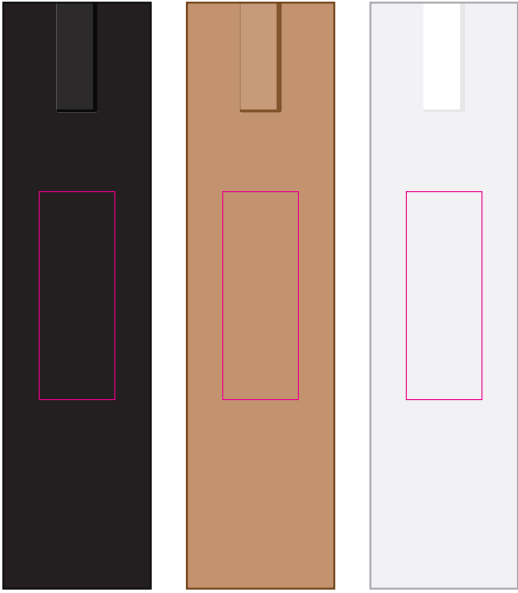

Laser - Min Thickness required is 0.7mm
Print Area: 50mmL x 6mmH
Actual print size: xxmmL x xxmmH

Finished print area - Pad
Finished print area - Digital/Laser

Logo Here

Job # XXXXXX
Cust # XXXX-XC

LL3270 - Deluxe Napier Pen - Yellow, Orange, Red, Purple, Pink, Light Green, Teal, Light Blue, Dark Blue, Navy Blue, Black + Cardboard Sleeve: Black, Natural, White

Pad Print  White

Pad Print  Black

Pad Print  Metallic Gold

Pad Print  Metallic Silver

CMYK Direct Digital 

Laser Engrave 

Pad Print  PMS XXXc

Cardboard Pouch to be supplied in bulk 

Cardboard Pouch with pens packed inside 

Pad
Print Area: 50mmL x 7mmH
Actual print size: xxmmL x xxmmH

Digital
Print Area: 50mmL x 6mmH
Actual print size: xxmmL x xxmmH

Laser - Min Thickness required is 0.7mm
Print Area: 50mmL x 6mmH
Actual print size: xxmmL x xxmmH

Finished print area - Pad 
Finished print area - Digital/Laser 

BELOW IS 50% OF ACTUAL SIZE

Pad - Sleeve
Print Area: 20mmL x 55mmH
Actual print size: xxmmL x xxmmH

Finished print area 

Pad Print

PMS
XXXc

Pad - Sleeve