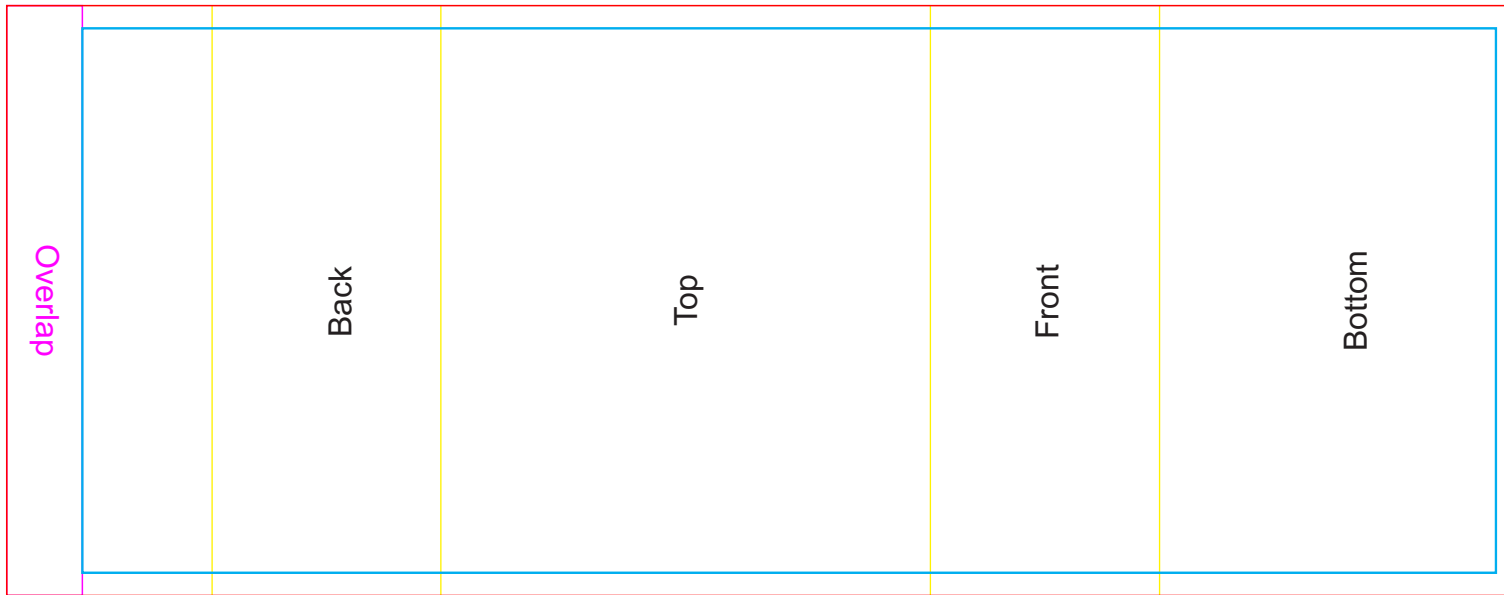

**LL321 - Silver Rectangular Tin - Silver**

- Laser Engrave
- Pad Print PMS XXXc
- CMYK Label
- CMYK Direct Digital

**Digital/Pad/Laser**  
Print Area: 60mmL x 45mmH  
Actual print size: xxmmL x xxmmH

Finished print area

**Label**  
Print Area: 70mmL x 40mmH  
Actual print size: xxmmL x xxmmH

Max print area for copy & text   
Finished print area   
Bleed line

**Sleeve**

Print Area: 200mmL x 78mmH

Actual print size: xxmmL x xxmmH

Max print area for copy & text	
Finished print area	
Folds	