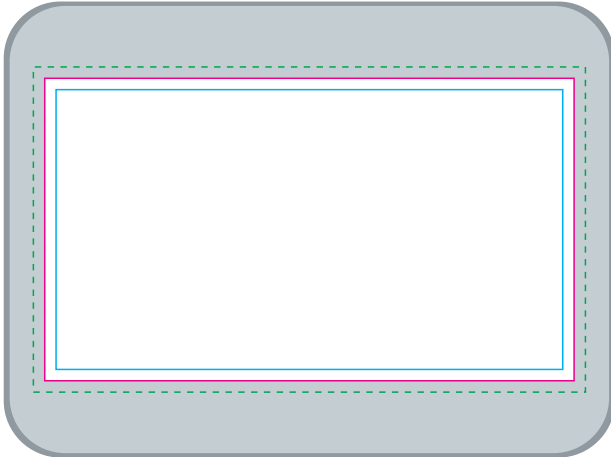

**LL321 - Silver Rectangular Tin - Silver**

- Laser Engrave
- Pad Print PMS XXXc
- CMYK Label
- CMYK Direct Digital

**Digital/Pad/Laser**  
Print Area: 60mmL x 45mmH  
Actual print size: xxmmL x xxmmH

Finished print area

**Label**  
Print Area: 70mmL x 40mmH  
Actual print size: xxmmL x xxmmH

Max print area for copy & text   
Finished print area   
Bleed line

**Sleeve**

Print Area: 200mmL x 78mmH

Actual print size: xxmmL x xxmmH