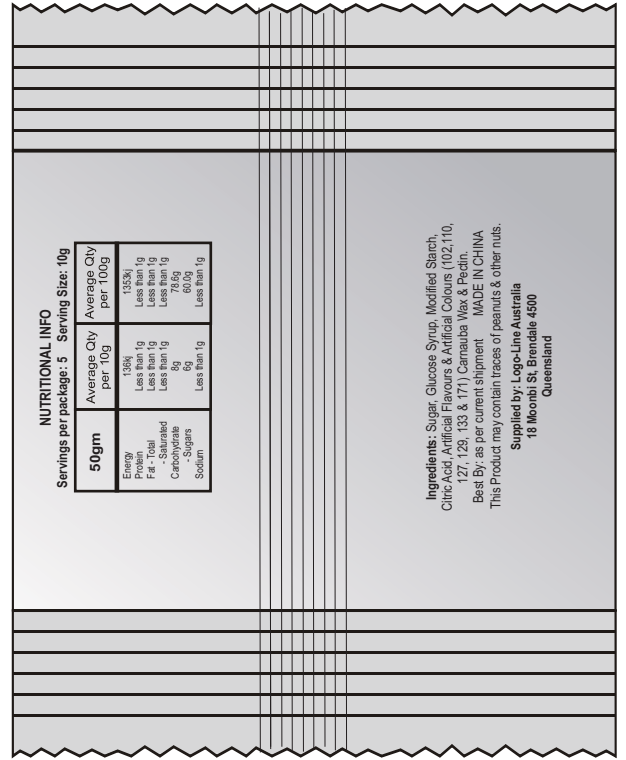

LL31450 - Corporate Colour Jelly Beans in 50g Cello Bag - Jelly Bean Colours:

Label

FRONT

BACK

Print Area: 55mmL x 30mmH
Actual print size: xxmmL x xxmmH

Print Area: 50mmL x 50mmH
Actual print size: xxmmL x xxmmH

Print Area: 45mm Diameter
Actual print size: xxmmL x xxmmH

Max print area for copy & text
Finished print area
Bleed line