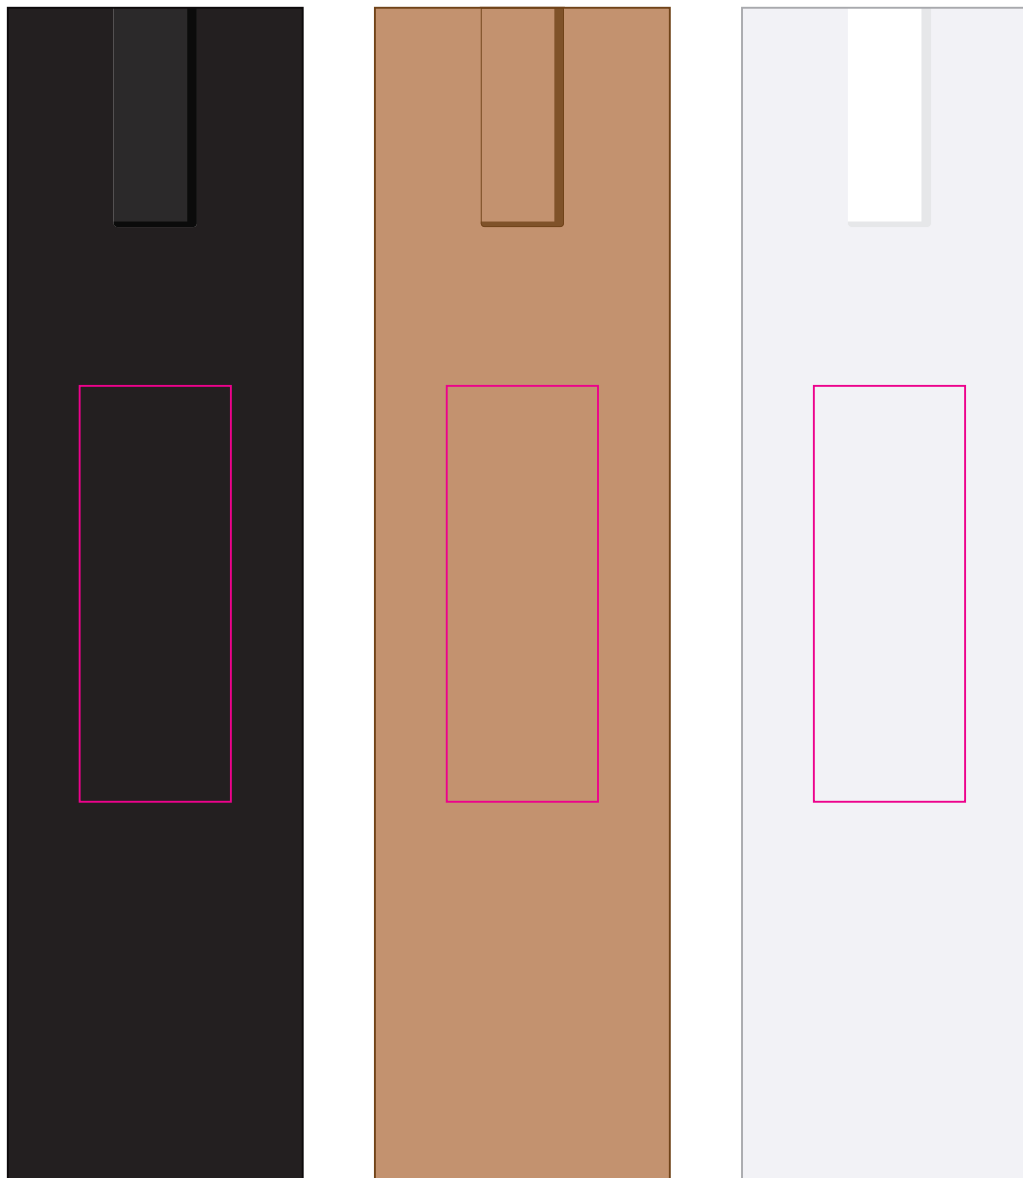

Logo Here

Job # XXXXXX  
Cust # XXXX-XC

**LL3081 - Bling Pen with Silver Accents - Silver,Red, Blue & Black**

Pad Print  PMS XXXc

CMYK Direct Digital 

Print Area: 50mmL x 7mmH  
Actual print size: xxmmL x xxmmH

Finished print area 

Logo Here

Job # XXXXXX  
Cust # XXXX-XC

**LL3081 - Bling Pen with Silver Accents - Silver, Red, Blue & Black + Cardboard Sleeve: Black, Natural, White**

Pad Print  PMS XXXc

CMYK Direct Digital 

Pad Print  PMS XXXc

Cardboard Pouch to be supplied in bulk 

Cardboard Pouch with pens packed inside 

Print Area: 50mmL x 7mmH  
Actual print size: xxmmL x xxmmH

Finished print area 

**BELOW IS 50% OF ACTUAL SIZE**

**Pad - Sleeve**  
Print Area: 20mmL x 55mmH  
Actual print size: xxmmL x xxmmH

Finished print area 

Pad Print

PMS  
XXXc

**Pad - Sleeve**

Print Area: 20mmL x 55mmH

Actual print size: xxmmL x xxmmH

Finished print area