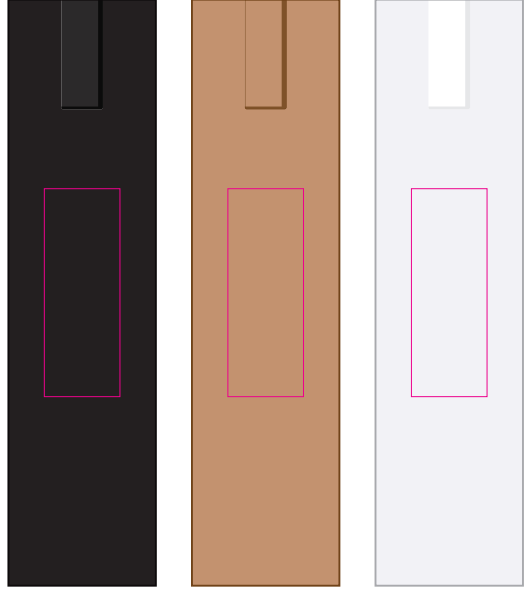

Logo Here

Job # XXXXXX  
Cust # XXXX-XC

**LL3081 - Bling Pen with Silver Accents - Silver,Red, Blue & Black**

Pad Print  PMS XXXc

CMYK Direct Digital 

Print Area: 50mmL x 7mmH  
Actual print size: xxmmL x xxmmH

Finished print area 

Logo Here

Job # XXXXXX  
Cust # XXXX-XC

**LL3081 - Bling Pen with Silver Accents - Silver, Red, Blue & Black + Cardboard Sleeve: Black, Natural, White**

Pad Print  PMS XXXc

CMYK Direct Digital 

Pad Print  PMS XXXc

Cardboard Pouch to be supplied in bulk 

Cardboard Pouch with pens packed inside 

Print Area: 50mmL x 7mmH  
Actual print size: xxmmL x xxmmH

Finished print area 

**BELOW IS 50% OF ACTUAL SIZE**

**Pad - Sleeve**  
Print Area: 20mmL x 55mmH  
Actual print size: xxmmL x xxmmH

Finished print area 

Pad Print

PMS  
XXXc

**Pad - Sleeve**

Print Area: 20mmL x 55mmH

Actual print size: xxmmL x xxmmH

Finished print area