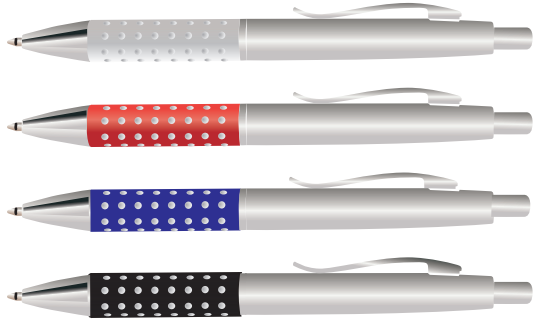

Logo Here

Job # XXXXXX  
Cust # XXXX-XC

**LL3081 - Bling Pen with Silver Accents - Silver,Red, Blue & Black**

Pad Print  PMS XXXc

CMYK Direct Digital 

Print Area: 50mmL x 7mmH  
Actual print size: xxmmL x xxmmH

Finished print area 

Logo Here

Job # XXXXXX  
Cust # XXXX-XC

**LL3081 - Bling Pen with Silver Accents - Silver, Red, Blue & Black + Cardboard Sleeve: Black, Natural, White**

Pad Print  PMS XXXc

CMYK Direct Digital 

Pad Print  PMS XXXc

Cardboard Pouch to be supplied in bulk 

Cardboard Pouch with pens packed inside 

Print Area: 50mmL x 7mmH  
Actual print size: xxmmL x xxmmH

Finished print area 

**BELOW IS 50% OF ACTUAL SIZE**