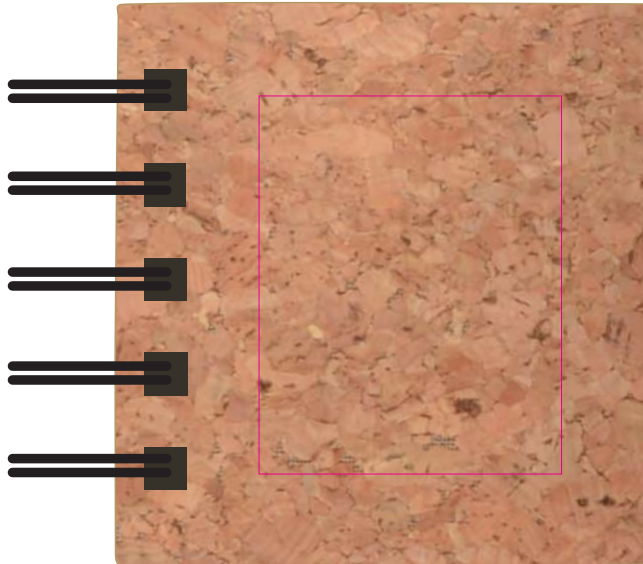

Logo Here

Job # XXXXXX  
Cust # XXXX-XC

**LL3062 - Codex Cork Sticky Notes - Cork**

Pad Print

PMS  
XXXc

**IMPORTANT**

Imperfections in the surface of this item can occur due to the nature of the material.  
Fine text/details may not be legible due to cork texture. Samples recommended.

**Pad**

Print Area: 40mmL x 50mmH

Actual print size: xxmmL x xxmmH

Finished print area 