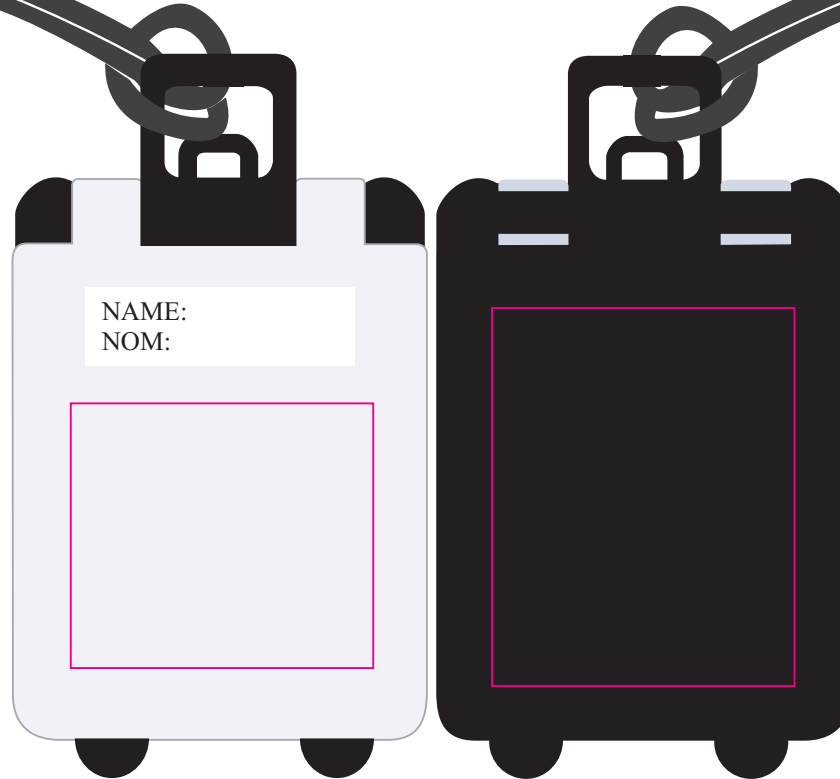

Logo Here

Job # XXXXXX  
Cust # XXXX-XC

LL3024 - Venezia Luggage Tag - White

Pad Print

PMS  
XXXc

Please Specify

Supplied in Poly Bags

Front

Back

**Front**

Print Area: 40mmL x 35mmH

Actual print size: xxmmL x xxmmH

**Back**

Print Area: 40mmL x 50mmH

Actual print size: xxmmL x xxmmH

Finished print area