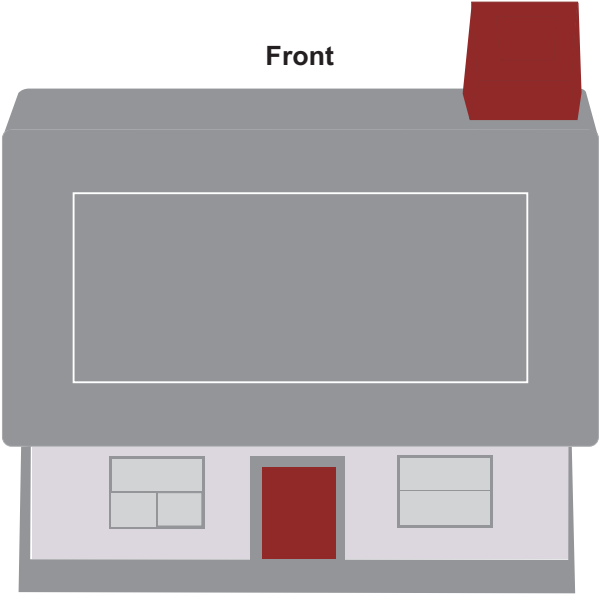

LL297 - House Stress Reliever: White/Grey/Red

Pad Print  PMS XXXc

CMYK Direct Digital 

Current shipment of stress houses have a tinge of purple

Front

Back

FRONT
Pad/Digital
Print Area: 60mmL x 25mmH
Actual print size: xxmmL x xxmmH

BACK
Print Area: 40mmL x 25mmH
Actual print size: xxmmL x xxmmH

Finished print area 