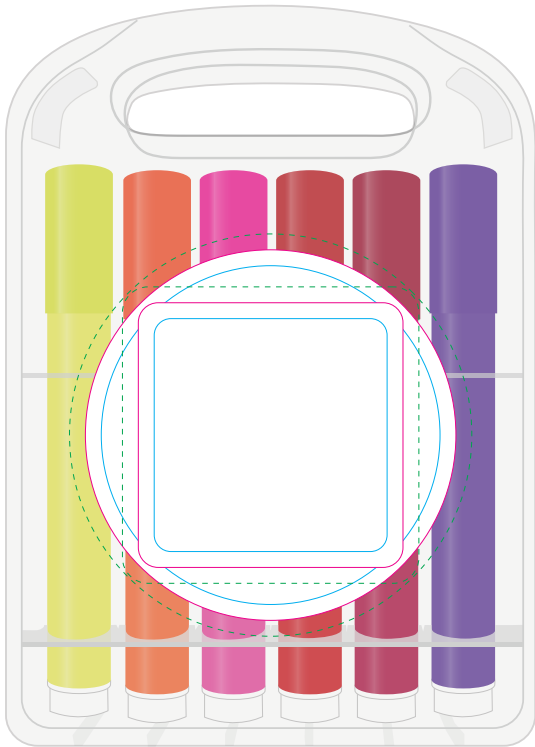

LL2912 - Felt Tip Pens - Clear

Pad Print  PMS XXXc

CMYK Direct Digital  CMYK

CMYK Label  CMYK

Special icons if required

Below is 70% of actual size

Pad
Print area: 50mmL x 50mmH
Actual print size: xxmmL x xxmmH

Digital
Print area: 70mmL x 70mmH
Actual print size: xxmmL x xxmmH

Label
Print area: 50mmL x 50mmH or 70mm Diameter
Actual print size: xxmmL x xxmmH

Max print area for copy & text 

Finished print area 

Bleed line 

Finished print area - Pad Print 

Finished print area - Digital Print 

BACK

Screen Print  PMS
XXXc

CMYK Direct Digital  C M
Y K

CMYK Label  C M
Y K

Screen

Print area: 50mmL x 50mmH
Actual print size: xxmmL x xxmmH