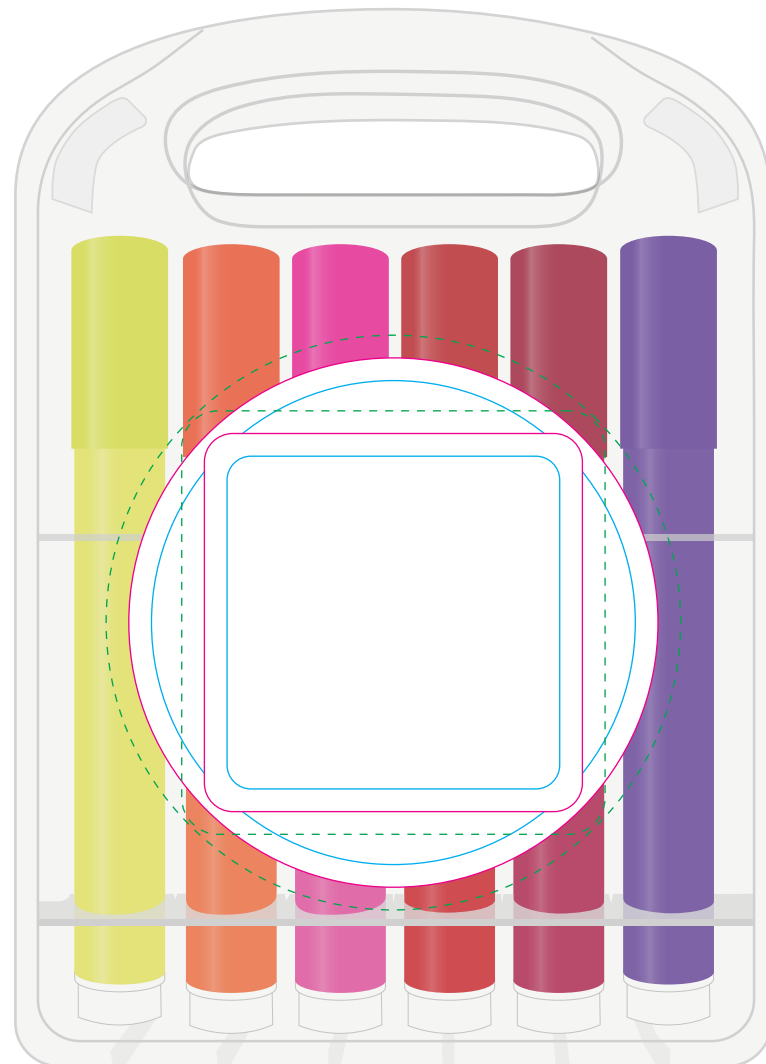

LL2912 - Felt Tip Pens - Clear

Pad Print  PMS XXXc

CMYK Direct Digital  CMYK

CMYK Label  CMYK

Special icons if required

Below is 70% of actual size

Pad
Print area: 50mmL x 50mmH
Actual print size: xxmmL x xxmmH

Digital
Print area: 70mmL x 70mmH
Actual print size: xxmmL x xxmmH

Label
Print area: 50mmL x 50mmH or 70mm Diameter
Actual print size: xxmmL x xxmmH

Max print area for copy & text 

Finished print area 

Bleed line 

Finished print area - Pad Print 

Finished print area - Digital Print 

BACK

Screen Print  PMS
XXXc

CMYK Direct Digital  C M
Y K

CMYK Label  C M
Y K

Screen

Print area: 50mmL x 50mmH
Actual print size: xxmmL x xxmmH