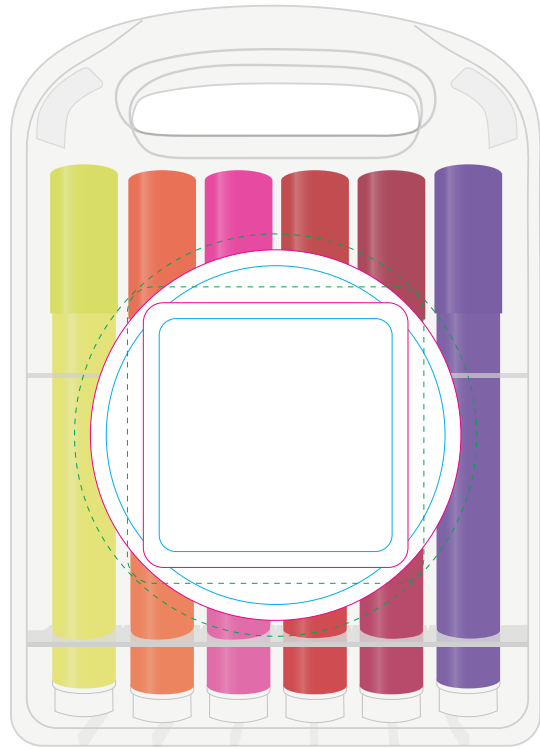

LL2912 - Felt Tip Pens - Clear

Pad Print  PMS XXXc

CMYK Direct Digital  CMYK

CMYK Label  CMYK

Below is 70% of actual size

Pad
Print area: 50mmL x 50mmH
Actual print size: xxmmL x xxmmH

Digital
Print area: 70mmL x 70mmH
Actual print size: xxmmL x xxmmH

Label
Print area: 50mmL x 50mmH or 71mm Diameter
Actual print size: xxmmL x xxmmH

Max print area for copy & text 

Finished print area 

Bleed line 

Finished print area - Pad Print 

Finished print area - Digital Print 

BACK

Screen Print  PMS
XXXc

CMYK Direct Digital  C M
Y K

CMYK Label  C M
Y K

Screen

Print area: 50mmL x 50mmH
Actual print size: xxmmL x xxmmH

Digital

Print area: 70mmL x 70mmH
Actual print size: xxmmL x xxmmH