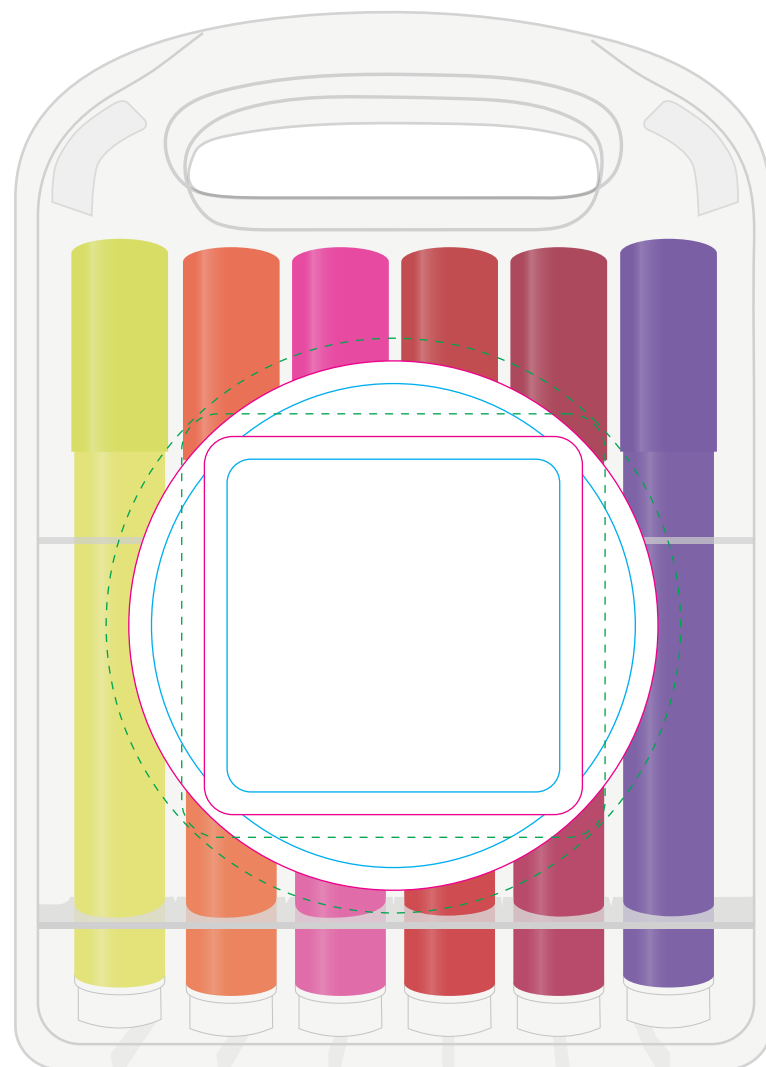

LL2912 - Felt Tip Pens - Clear

Pad Print  PMS XXXc

CMYK Direct Digital  CMYK

CMYK Label  CMYK

Below is 70% of actual size

Pad
Print area: 50mmL x 50mmH
Actual print size: xxmmL x xxmmH

Digital
Print area: 70mmL x 70mmH
Actual print size: xxmmL x xxmmH

Label
Print area: 50mmL x 50mmH or 71mm Diameter
Actual print size: xxmmL x xxmmH

Max print area for copy & text 

Finished print area 

Bleed line 

Finished print area - Pad Print 

Finished print area - Digital Print 

BACK

Screen Print  PMS
XXXc

CMYK Direct Digital  C M
Y K

CMYK Label  C M
Y K

Screen

Print area: 50mmL x 50mmH
Actual print size: xxmmL x xxmmH

Digital

Print area: 70mmL x 70mmH
Actual print size: xxmmL x xxmmH