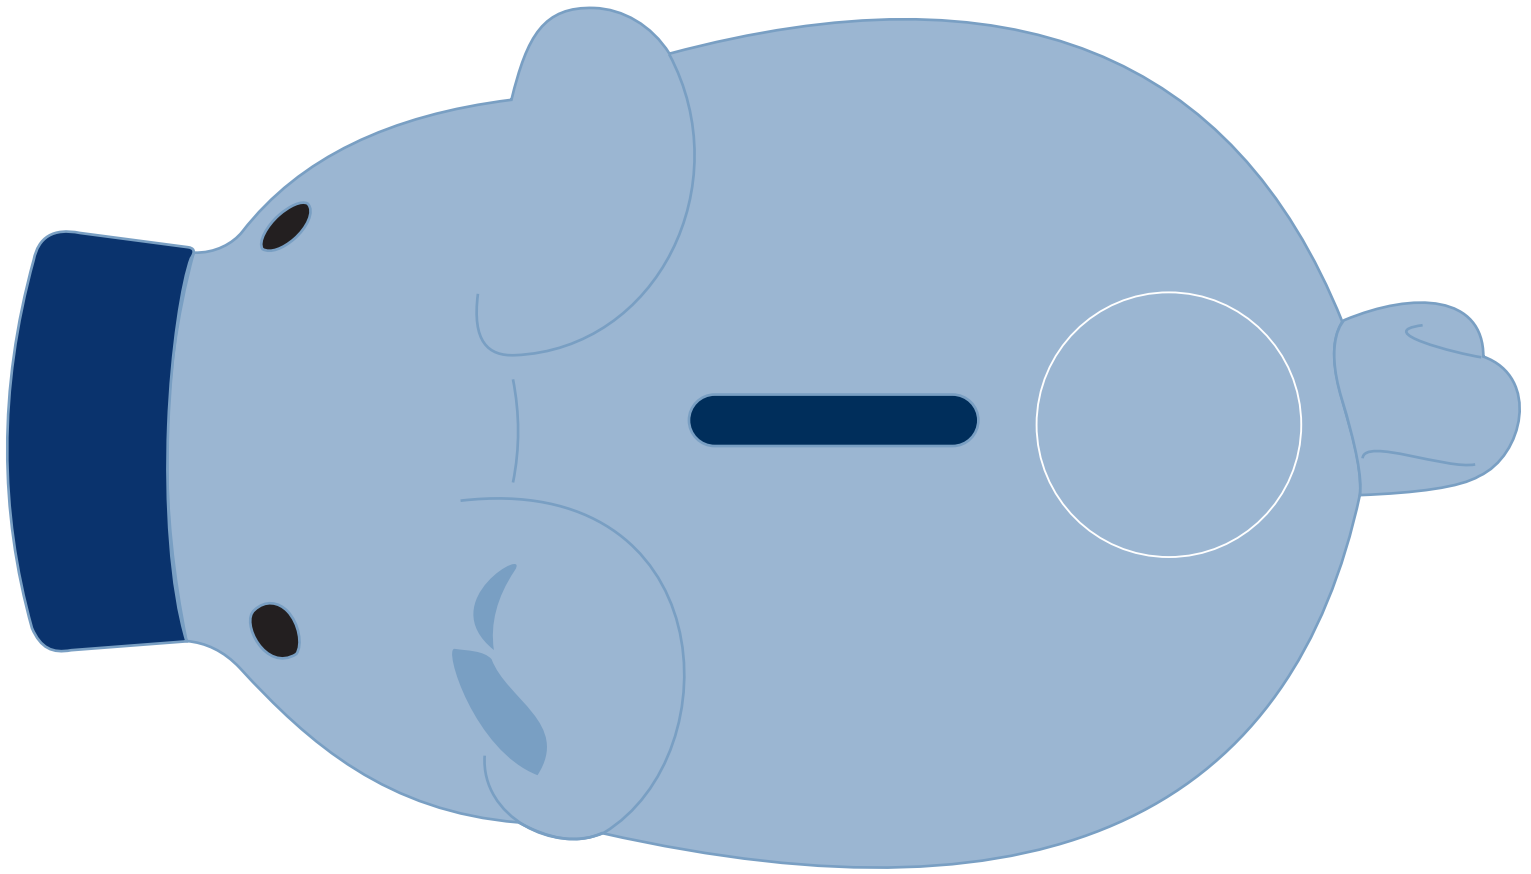

Logo Here

Job # XXXXXX
Cust # XXXX-XC

LL240 - Priscilla / Patrick Pig Coin Bank - Pink or Blue

Pad Print  PMS XXXc

Digital 

Below showing at approx 50% of size

Top

Side

Top - Pad/Digital Print
Print Area: 35mm Diameter
Actual print size: xxmmL x xxmmH

Side - Pad/Digital Print
Print Area: 48mm/35mm Diameter
Actual print size: xxmmL x xxmmH

Finished print area - Pad 
Finished print area - Digital 

Top

Top - Pad/Digital Print

Print Area: 35mm Diameter

Actual print size: xxmmL x xxmmH

Side

Side - Pad Print

Print Area: 48mm Diameter

Actual print size: xxmmL x xxmmH

Side - Digital Print

Print Area: 35mm Diameter

Actual print size: xxmmL x xxmmH

Finished print area - Pad
Finished print area - Digital