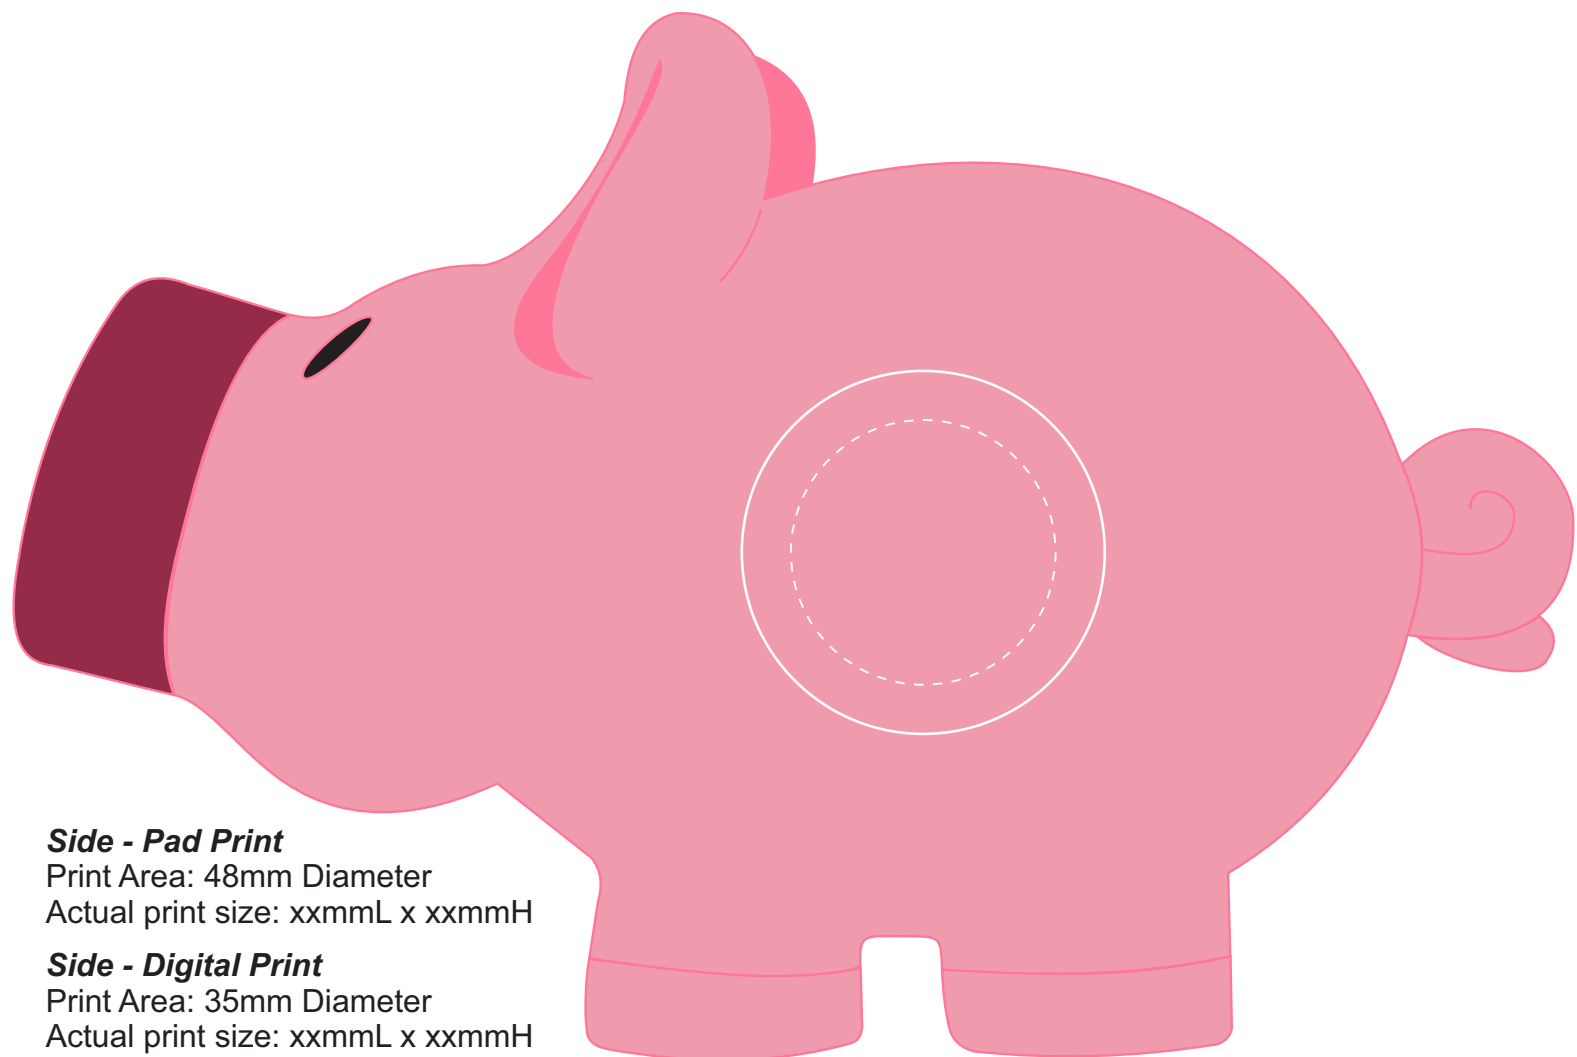

Top - Pad/Digital Print
Print Area: 35mm Diameter
Actual print size: xxmmL x xxmmH

Side - Pad/Digital Print
Print Area: 48mm/35mm Diameter
Actual print size: xxmmL x xxmmH

Finished print area - Pad 
Finished print area - Digital 

Top

Top - Pad/Digital Print

Print Area: 35mm Diameter

Actual print size: xxmmL x xxmmH

Side

Side - Pad Print

Print Area: 48mm Diameter

Actual print size: xxmmL x xxmmH

Side - Digital Print

Print Area: 35mm Diameter

Actual print size: xxmmL x xxmmH

Finished print area - Pad
Finished print area - Digital