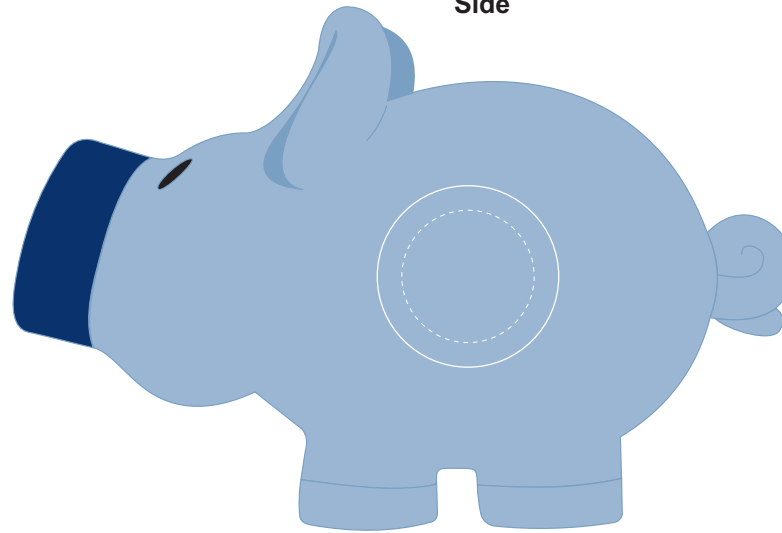

Logo Here

Job # XXXXXX
Cust # XXXX-XC

LL240 - Priscilla / Patrick Pig Coin Bank - Pink or Blue

Pad Print  PMS XXXc

Digital 

Below showing at approx 50% of size

Top

Side

Top - Pad/Digital Print
Print Area: 35mm Diameter
Actual print size: xxmmL x xxmmH

Side - Pad/Digital Print
Print Area: 48mm/35mm Diameter
Actual print size: xxmmL x xxmmH

Finished print area - Pad 
Finished print area - Digital 

Top

Top - Pad/Digital Print

Print Area: 35mm Diameter

Actual print size: xxmmL x xxmmH

Side

Side - Pad Print

Print Area: 48mm Diameter

Actual print size: xxmmL x xxmmH

Side - Digital Print

Print Area: 35mm Diameter

Actual print size: xxmmL x xxmmH

Finished print area - Pad
Finished print area - Digital