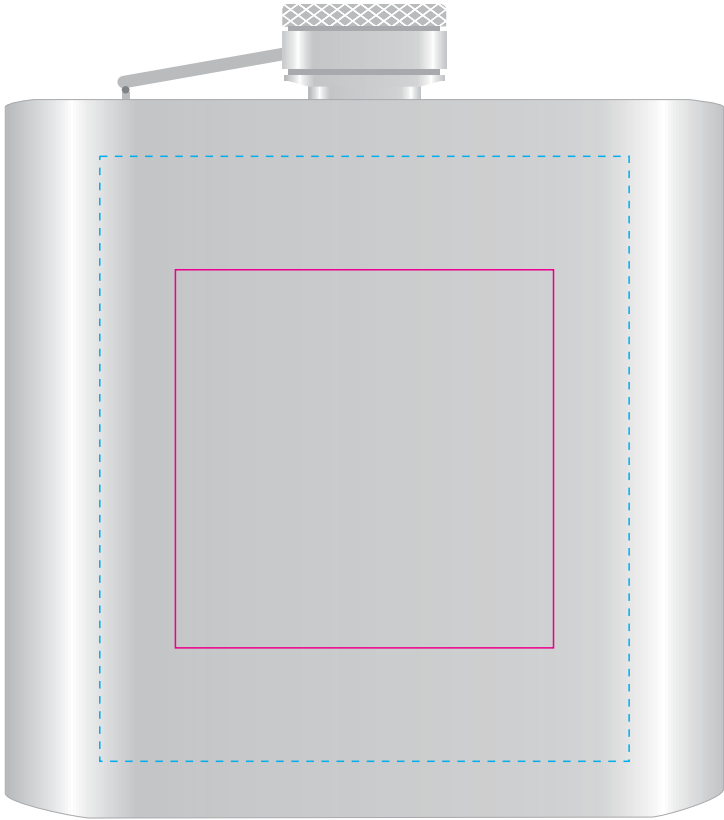

Logo Here

Job # XXXXXX
Cust # XXXX-XC

LL2347 - Stainless Steel Hip Flask - Silver

Laser Engrave 

Pad Print  PMS XXXC

Laser
Print area: 70mmL x 80mmH
Actual print size: xxmmL x xxmmH

Pad
Print area: 50mmL x 50mmH
Actual print size: xxmmL x xxmmH

Finished print area - Laser 
Finished print area - Pad 