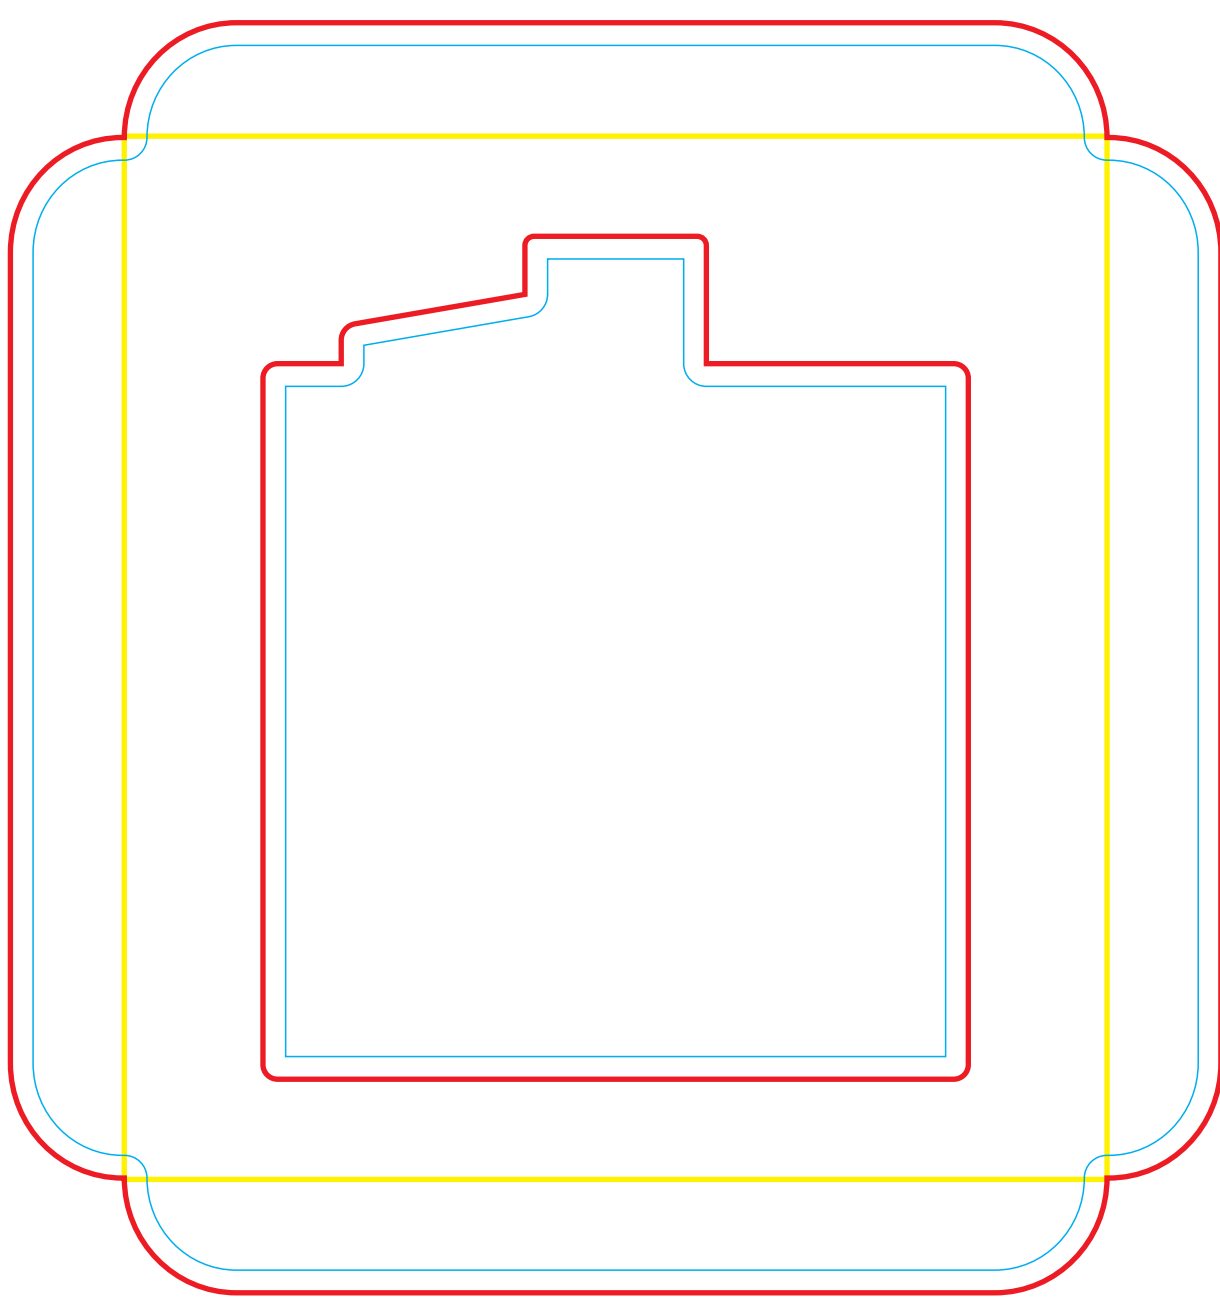

Hip Flask: Laser
Print area: 70mmL x 80mmH
Actual print size: xxmmL x xxmmH

Pad
Print area: 50mmL x 50mmH
Actual print size: xxmmL x xxmmH

Print Area: 276.6mmL x 368mmH
Actual print size: xxmmL x xxmmH

Finished print area - Laser 
Finished print area - Pad 

Max print area for copy & text 
Finished print area 
Folds 
Bleed Requirement 

Outside

Inside

Print Area: 160.1mmL x 168mmH
Actual print size: xxmmL x xxmmH

Max print area for copy & text	—
Finished print area	—
Folds	—
Bleed Requirement	—

Print Area: 276.6mmL x 368mmH
Actual print size: xxmmL x xxmmH

Max print area for copy & text	—
Finished print area	—
Folds	—
Bleed Requirement	—

Laser Engrave 

Pad Print  PMS XXXC

Laser

Print area: 70mmL x 80mmH
Actual print size: xxmmL x xxmmH

Pad

Print area: 50mmL x 50mmH
Actual print size: xxmmL x xxmmH

Finished print area - Laser 
Finished print area - Pad 