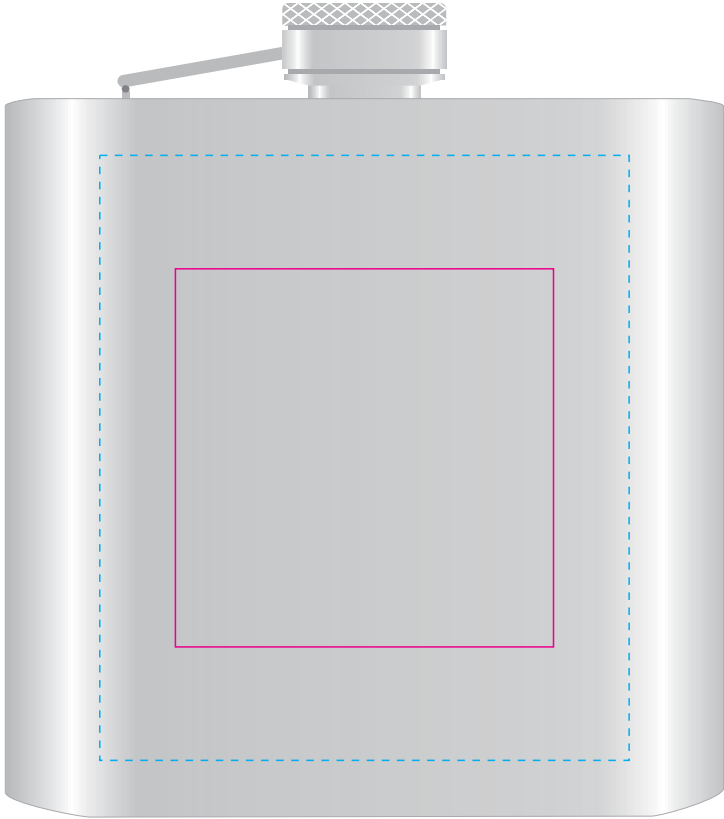

Hip Flask: Laser
Print area: 70mmL x 80mmH
Actual print size: xxmmL x xxmmH

Pad
Print area: 50mmL x 50mmH
Actual print size: xxmmL x xxmmH

Print Area: 276.6mmL x 368mmH
Actual print size: xxmmL x xxmmH

Finished print area - Laser 
Finished print area - Pad 

Max print area for copy & text 
Finished print area 
Folds 
Bleed Requirement 

Outside

Inside

Print Area: 160.1mmL x 168mmH
Actual print size: xxmmL x xxmmH

Max print area for copy & text	—
Finished print area	—
Folds	—
Bleed Requirement	—

Print Area: 276.6mmL x 368mmH
Actual print size: xxmmL x xxmmH

Max print area for copy & text	—
Finished print area	—
Folds	—
Bleed Requirement	—

Laser Engrave 

Pad Print  PMS XXXC

Laser

Print area: 70mmL x 80mmH
Actual print size: xxmmL x xxmmH

Pad

Print area: 50mmL x 50mmH
Actual print size: xxmmL x xxmmH

Finished print area - Laser 
Finished print area - Pad 