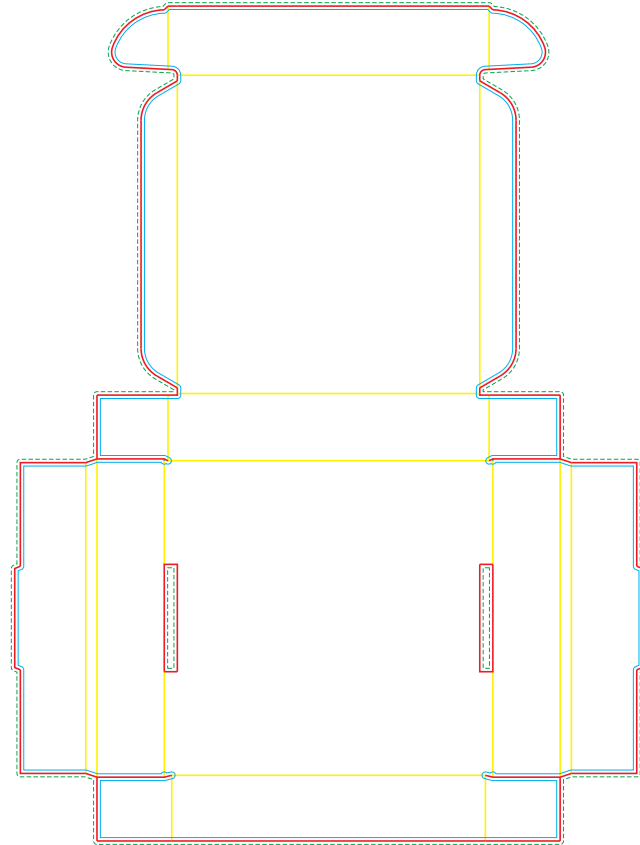

LL2230 - Elite Printed Gift Set with Hip Flask Color: Custom

CMYK Direct Digital 

Laser Engrave 

Pad Print  PMS XXXc

Below is not to size

Outside

Inside

Insert: Print Area: 160.1mmL x 168mmH
Actual print size: xxmmL x xxmmH

Hip Flask: Laser
Print area: 70mmL x 80mmH
Actual print size: xxmmL x xxmmH

Pad
Print area: 50mmL x 50mmH
Actual print size: xxmmL x xxmmH

Print Area: 276.6mmL x 368mmH
Actual print size: xxmmL x xxmmH

Finished print area - Laser 
Finished print area - Pad 

Print Area: 276.6mmL x 368mmH
Actual print size: xxmmL x xxmmH

Max print area for copy & text	—
Finished print area	—
Folds	—
Bleed Requirement	—

Laser Engrave 

Pad Print  PMS XXXC

Laser

Print area: 70mmL x 80mmH
Actual print size: xxmmL x xxmmH

Pad

Print area: 50mmL x 50mmH
Actual print size: xxmmL x xxmmH

Finished print area - Laser 
Finished print area - Pad 