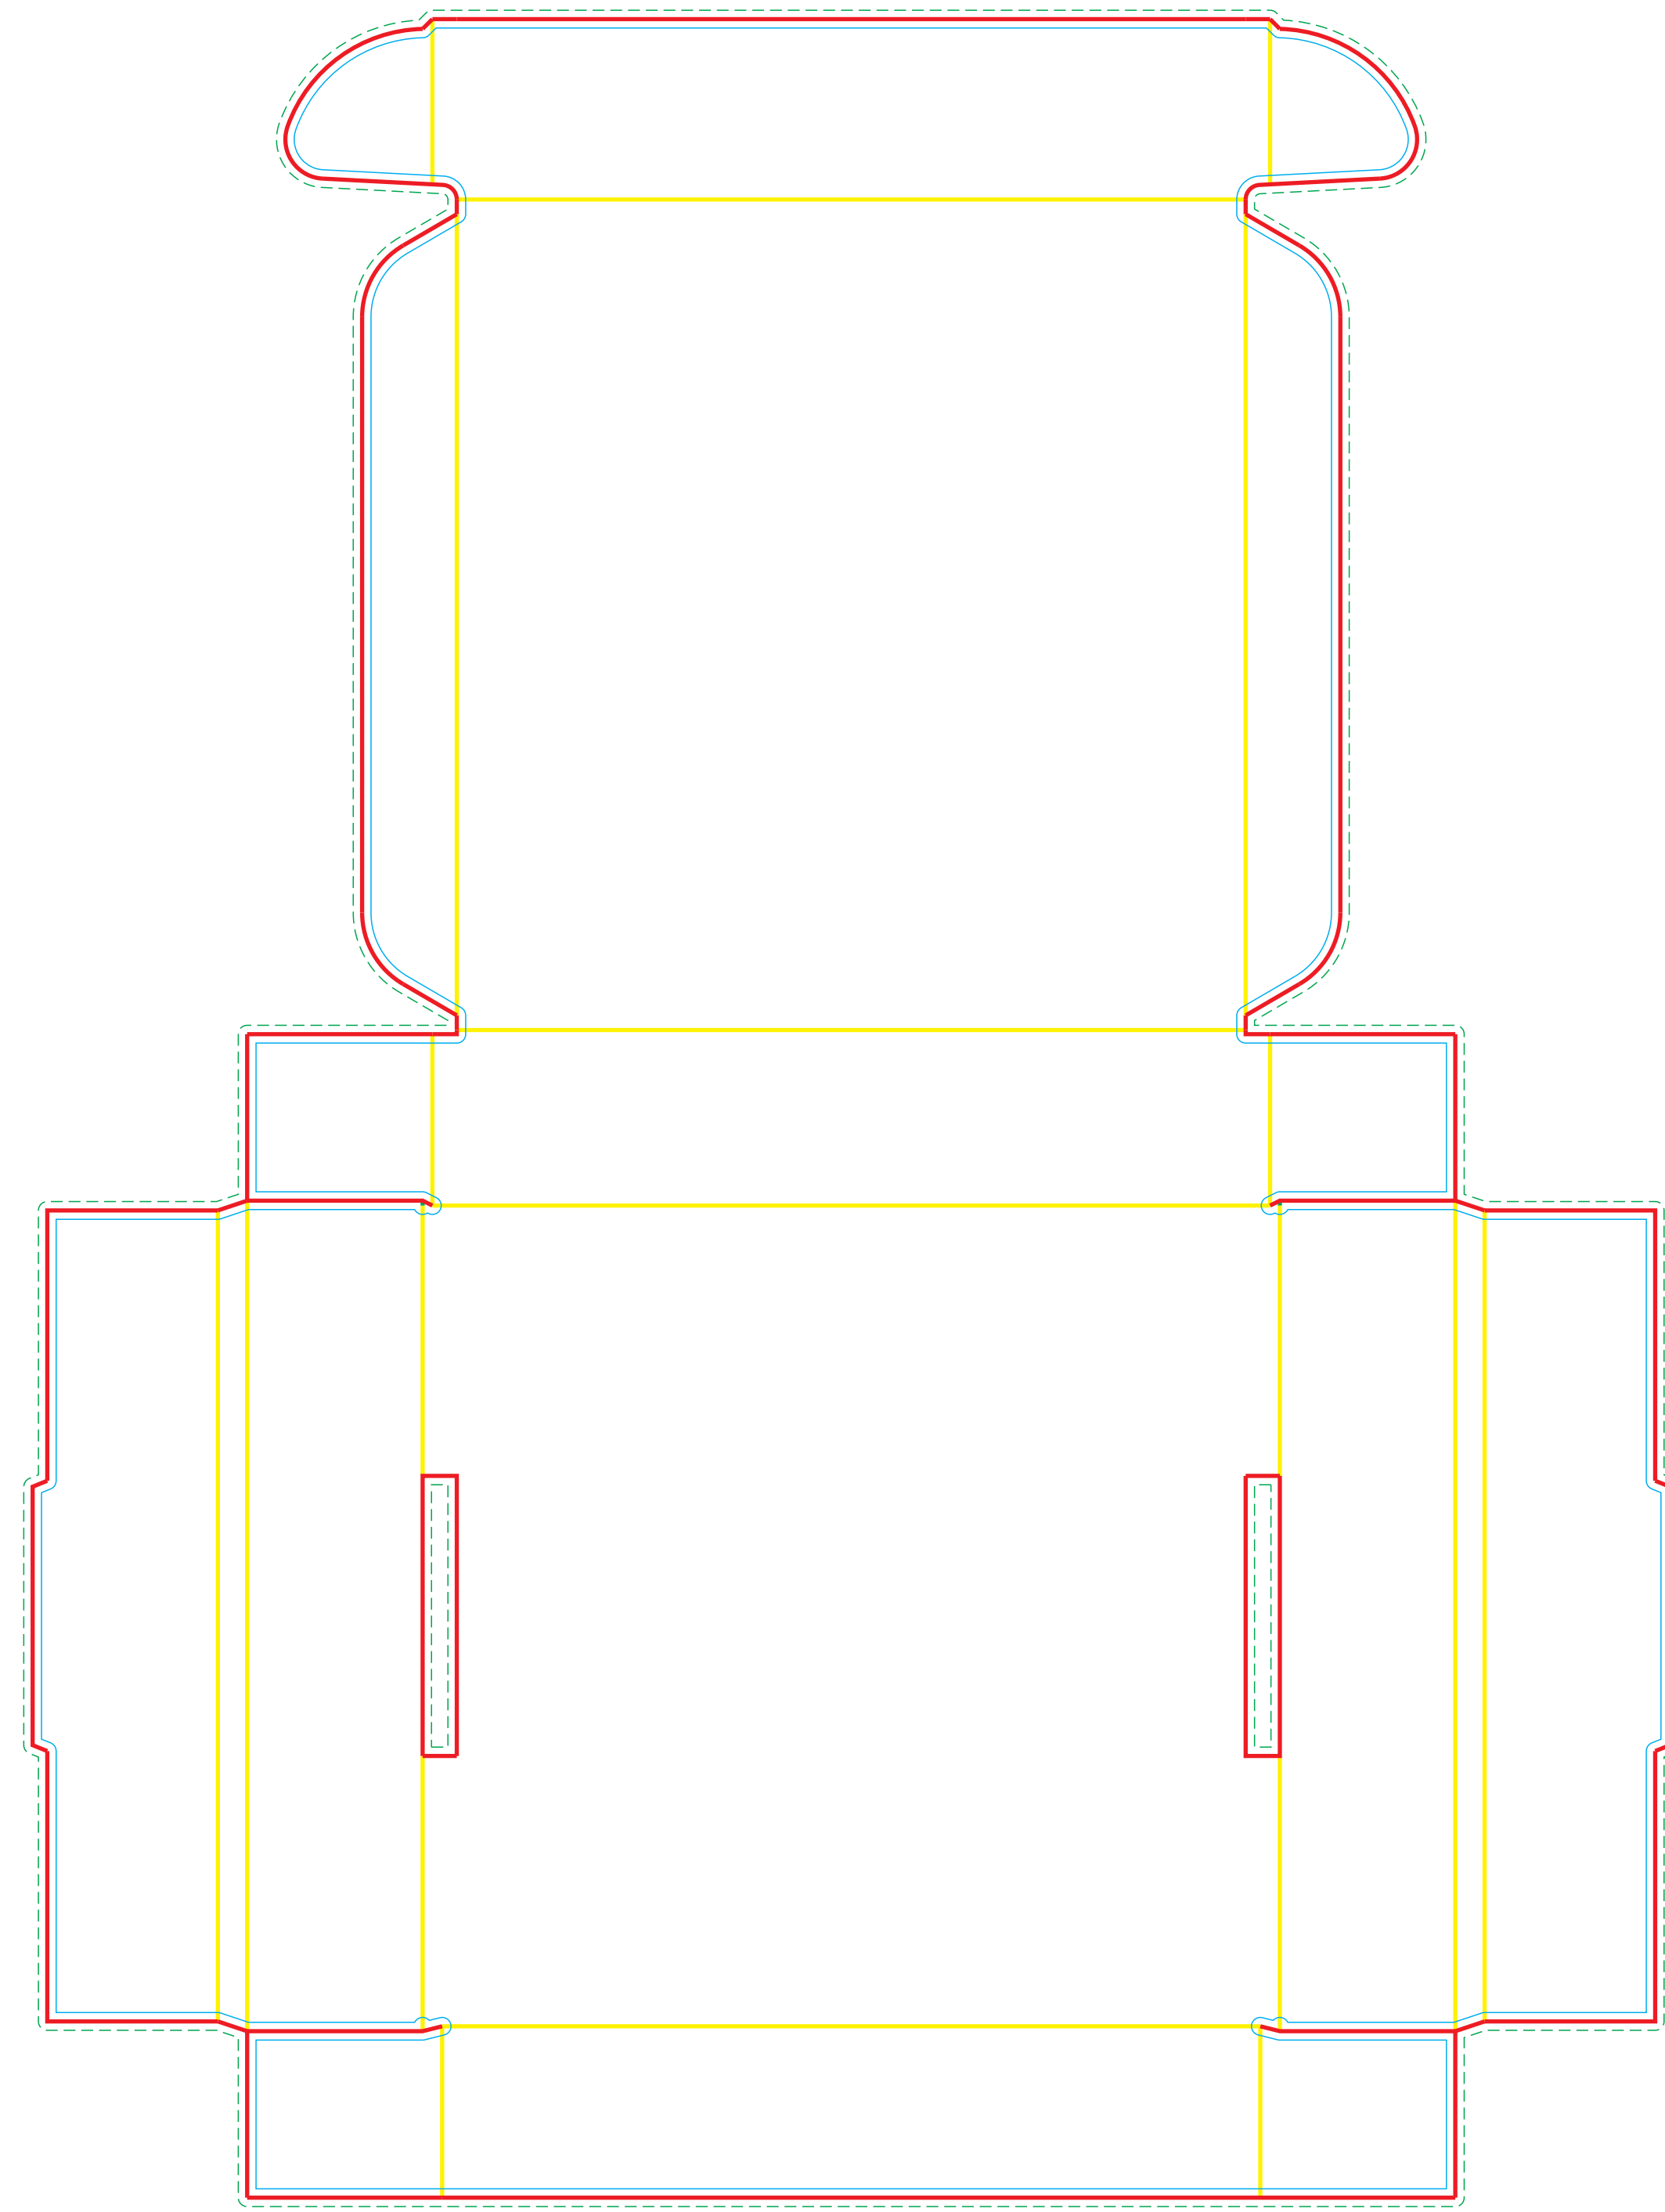

Outside

Inside

Print Area: 160.1mmL x 168mmH
Actual print size: xxmmL x xxmmH

Max print area for copy & text	—
Finished print area	—
Folds	—
Bleed Requirement	—

Print Area: 276.6mmL x 368mmH
Actual print size: xxmmL x xxmmH

Max print area for copy & text	—
Finished print area	—
Folds	—
Bleed Requirement	—