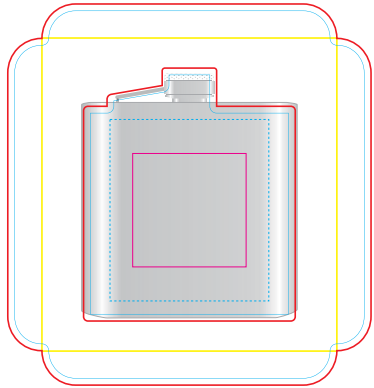

LL2230 - Elite Printed Gift Set with Hip Flask Color: Custom

CMYK Direct Digital 

Laser Engrave 

Pad Print  PMS XXXc

Below is not to size

Outside

Inside

Insert: Print Area: 160.1mmL x 168mmH
Actual print size: xxmmL x xxmmH

Hip Flask: Laser
Print area: 70mmL x 80mmH
Actual print size: xxmmL x xxmmH

Pad
Print area: 50mmL x 50mmH
Actual print size: xxmmL x xxmmH

Print Area: 276.6mmL x 368mmH
Actual print size: xxmmL x xxmmH

Finished print area - Laser 
Finished print area - Pad 

Print Area: 276.6mmL x 368mmH
Actual print size: xxmmL x xxmmH

Max print area for copy & text	—
Finished print area	—
Folds	—
Bleed Requirement	—

Laser Engrave 

Pad Print  PMS XXXC

Laser

Print area: 70mmL x 80mmH
Actual print size: xxmmL x xxmmH

Pad

Print area: 50mmL x 50mmH
Actual print size: xxmmL x xxmmH

Finished print area - Laser 
Finished print area - Pad 