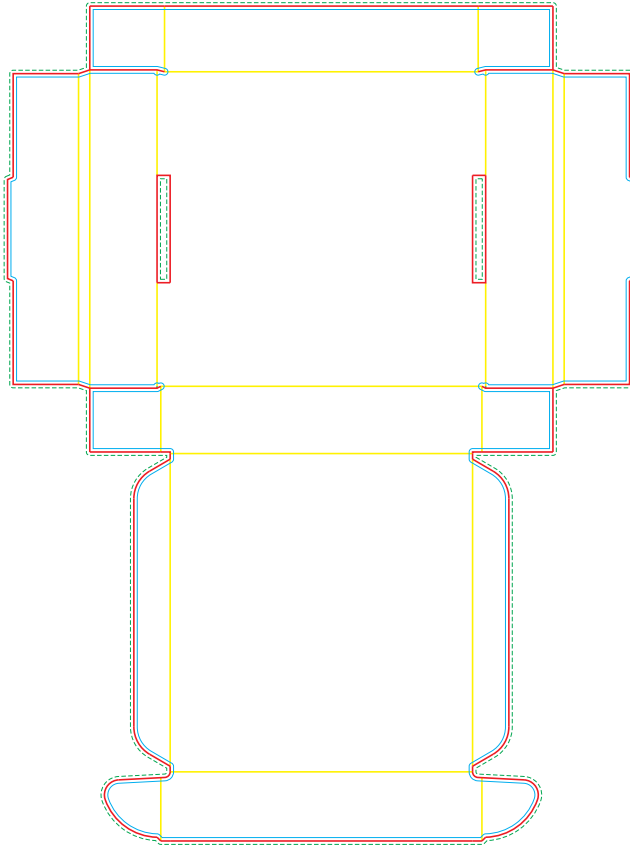

LL2230 - Elite Printed Gift Set with Hip Flask Color: Custom

CMYK Direct Digital 

Laser Engrave 

Pad Print  PMS XXXc

Below is not to size

Outside

Inside

Insert: Print Area: 160.1mmL x 168mmH
Actual print size: xxmmL x xxmmH

Hip Flask: Laser
Print area: 70mmL x 80mmH
Actual print size: xxmmL x xxmmH

Pad
Print area: 50mmL x 50mmH
Actual print size: xxmmL x xxmmH

Print Area: 276.6mmL x 368mmH
Actual print size: xxmmL x xxmmH

Finished print area - Laser 
Finished print area - Pad 

Print Area: 276.6mmL x 368mmH
Actual print size: xxmmL x xxmmH

Max print area for copy & text	—
Finished print area	—
Folds	—
Bleed Requirement	—

Laser Engrave 

Pad Print  PMS XXXC

Laser

Print area: 70mmL x 80mmH
Actual print size: xxmmL x xxmmH

Pad

Print area: 50mmL x 50mmH
Actual print size: xxmmL x xxmmH

Finished print area - Laser 
Finished print area - Pad 