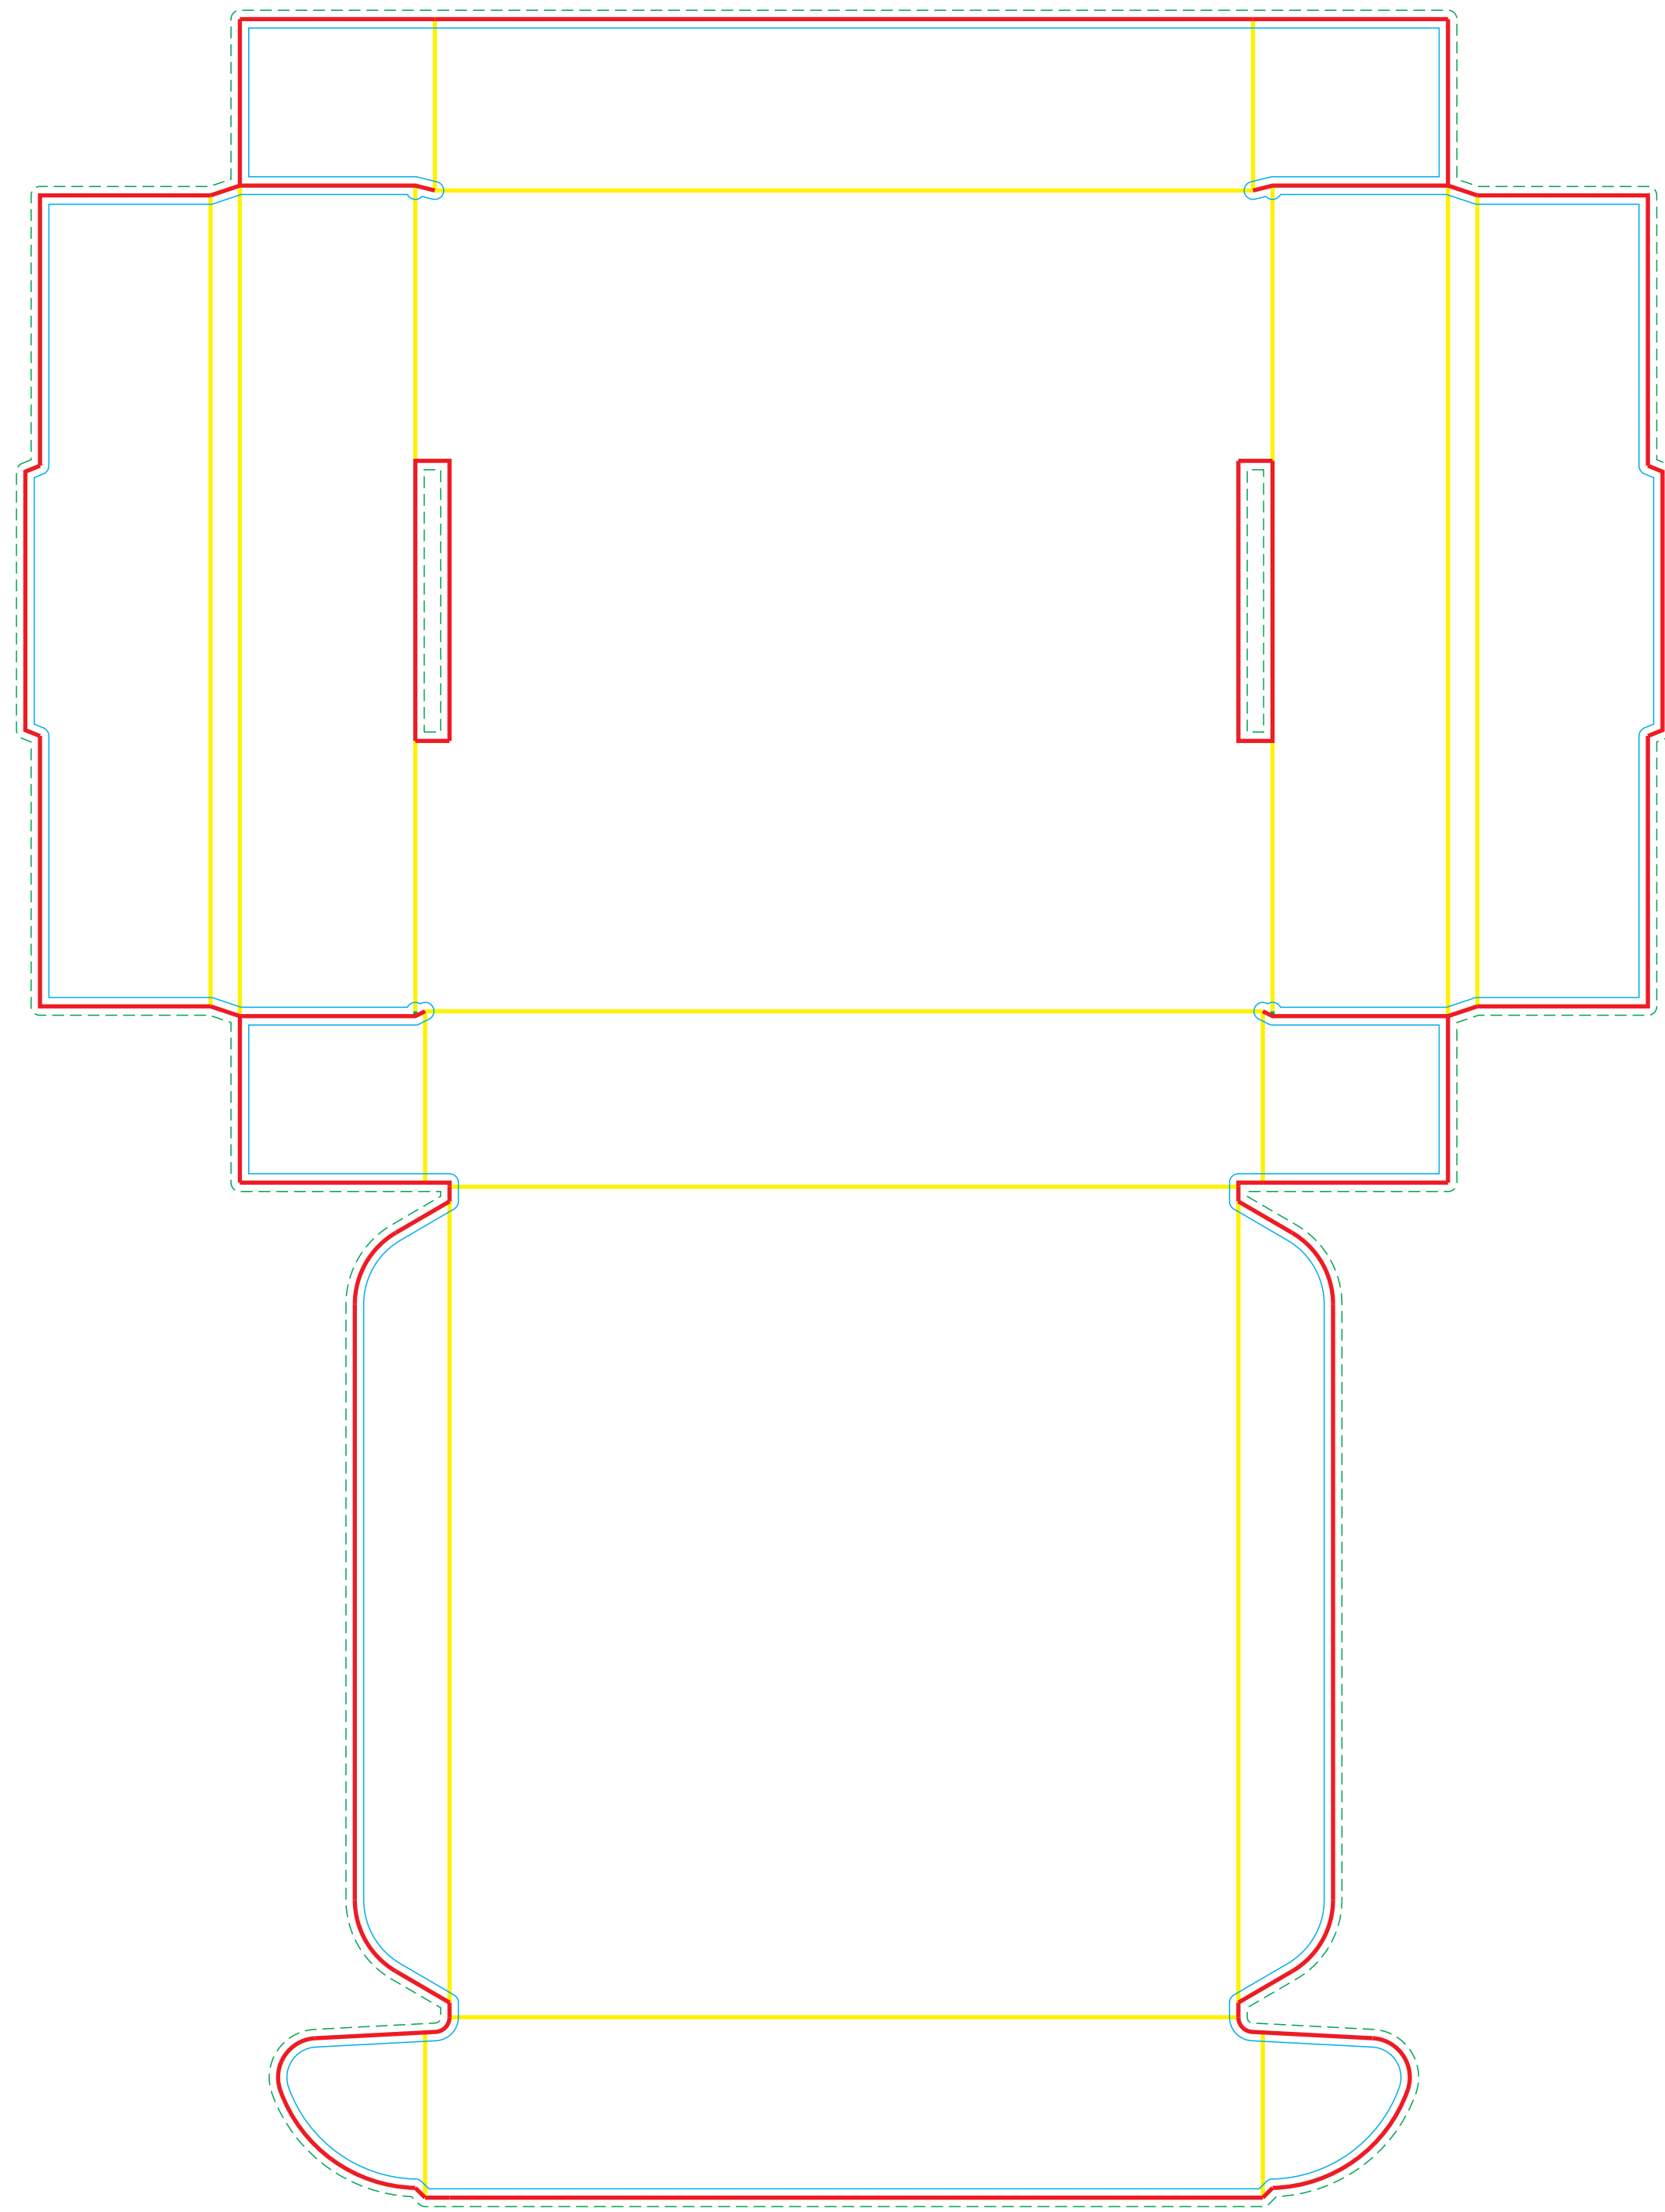

Outside

Inside

Print Area: 160.1mmL x 168mmH
Actual print size: xxmmL x xxmmH

Max print area for copy & text	—
Finished print area	—
Folds	—
Bleed Requirement	—

Print Area: 276.6mmL x 368mmH
Actual print size: xxmmL x xxmmH

Max print area for copy & text	—
Finished print area	—
Folds	—
Bleed Requirement	—