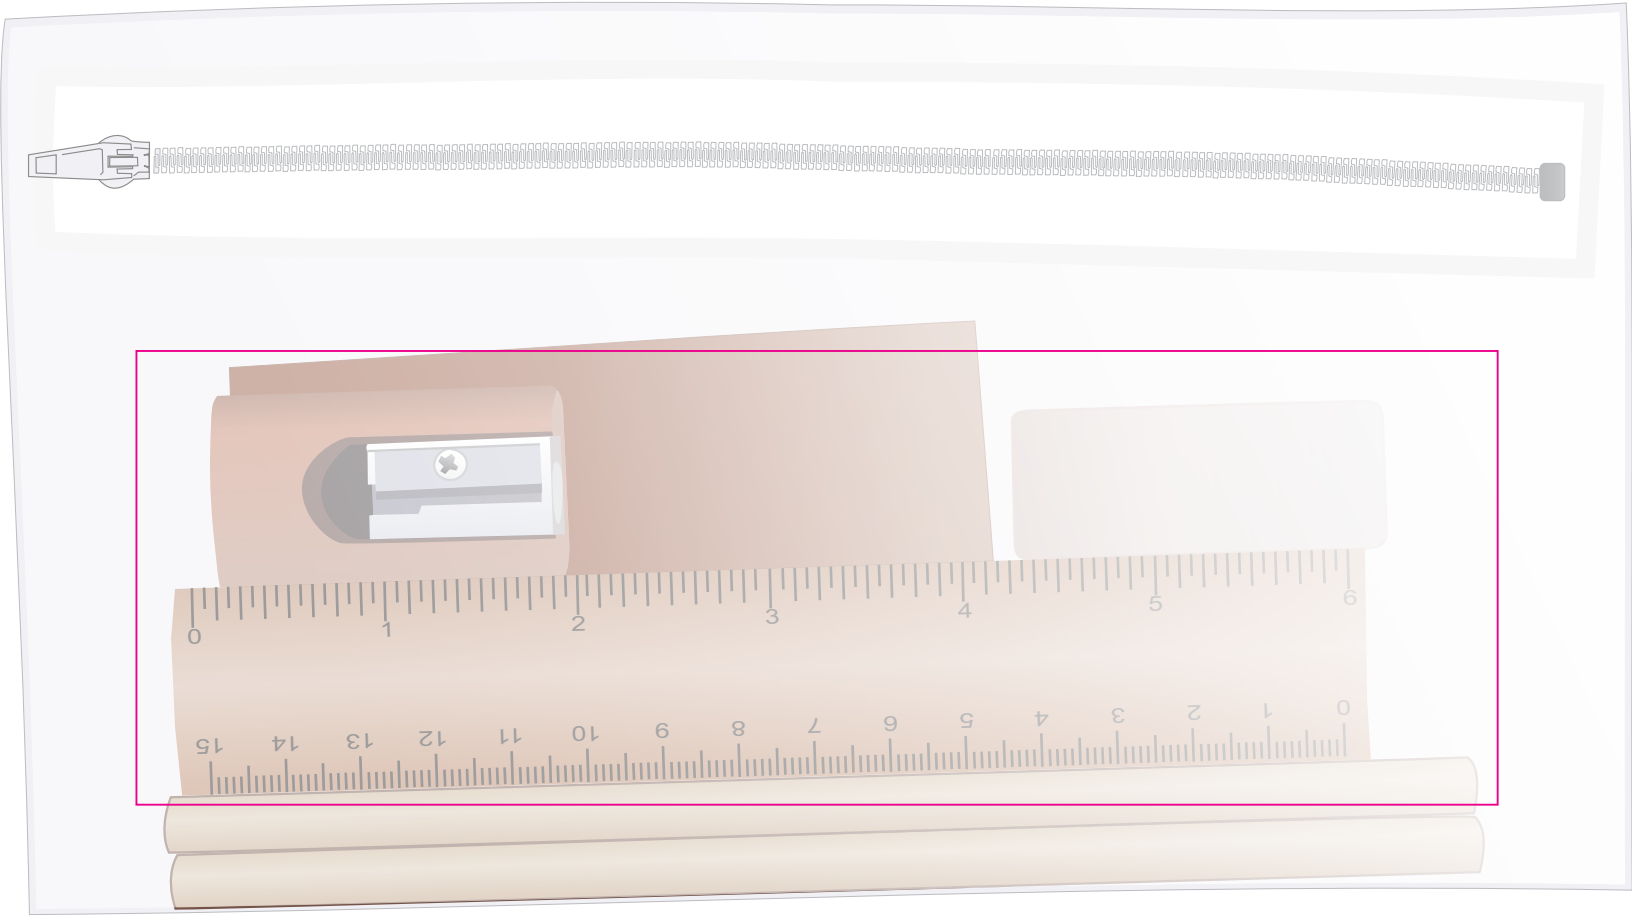

LL21341 - Stanford Stationery Set - Clear Front/White Back/Natural

Print Area: 70mm Diameter
Actual print size: xxmmL x xxmmH

Print Area: 138mmL x 50mmH
Actual print size: xxmmL x xxmmH

Max print area for copy & text
Finished print area
Bleed line

LL21341 - Stanford Stationery Set - Clear Front/White Back/Natural

Screen Print  PMS XXXc

Print Area: 180mmL x 60mmH
Actual print size: xxmmL x xxmmH

Finished print area 