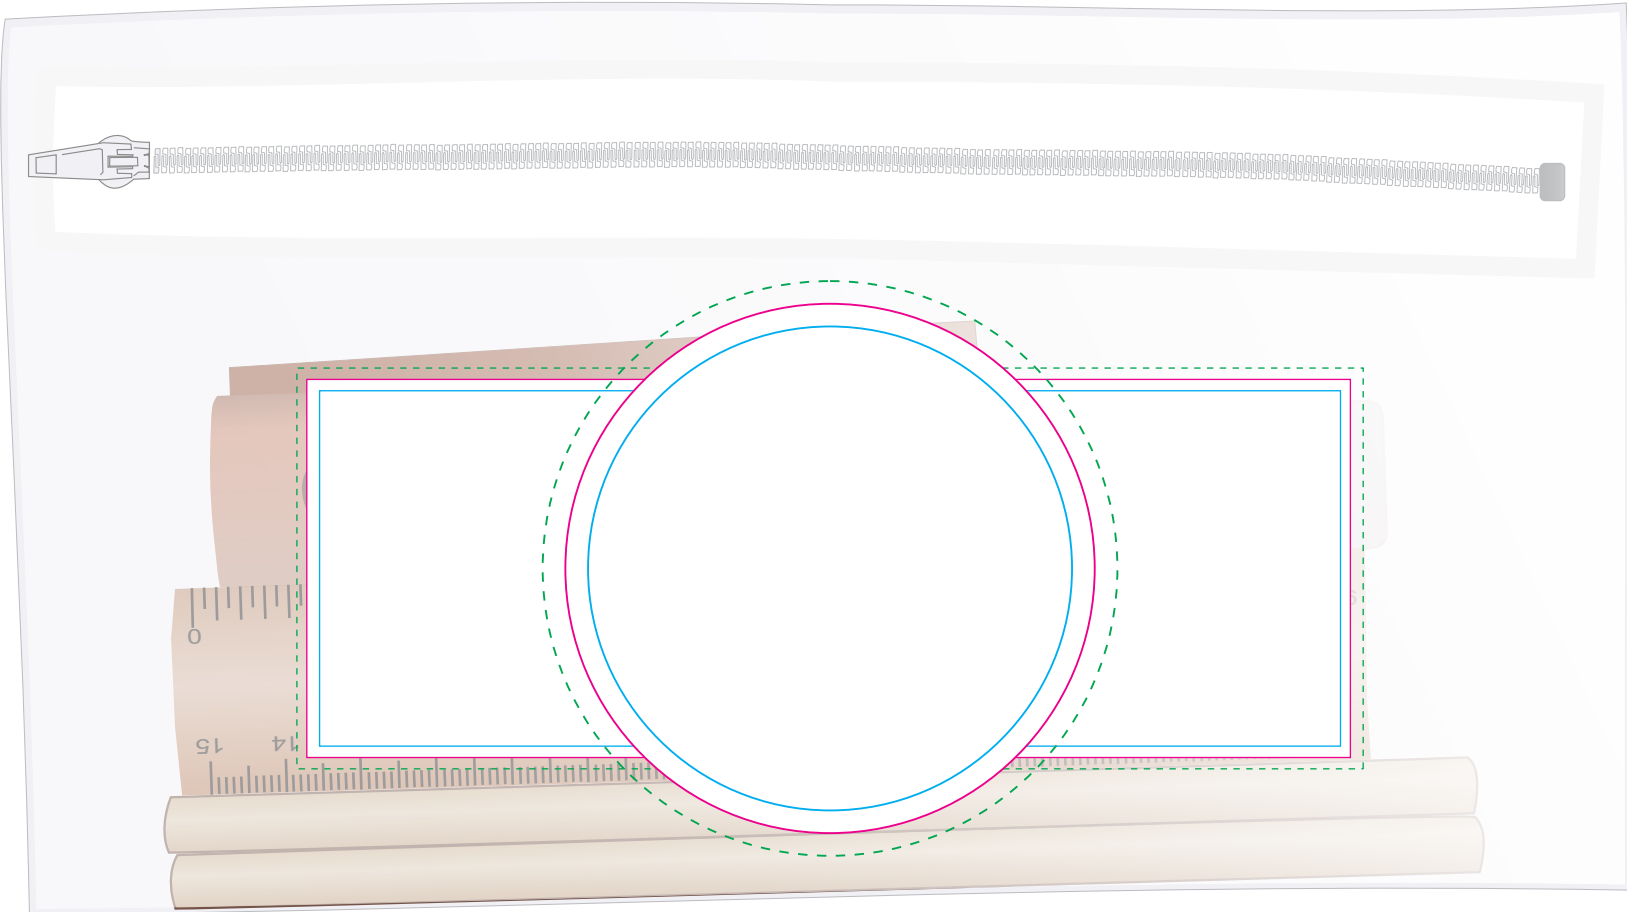

LL21341 - Stanford Stationery Set - Clear Front/White Back/Natural

Print Area: 70mm Diameter
Actual print size: xxmmL x xxmmH

Print Area: 138mmL x 50mmH
Actual print size: xxmmL x xxmmH

Max print area for copy & text
Finished print area
Bleed line

LL21341 - Stanford Stationery Set - Clear Front/White Back/Natural

Screen Print  PMS XXXc

Print Area: 180mmL x 60mmH
Actual print size: xxmmL x xxmmH

Finished print area 