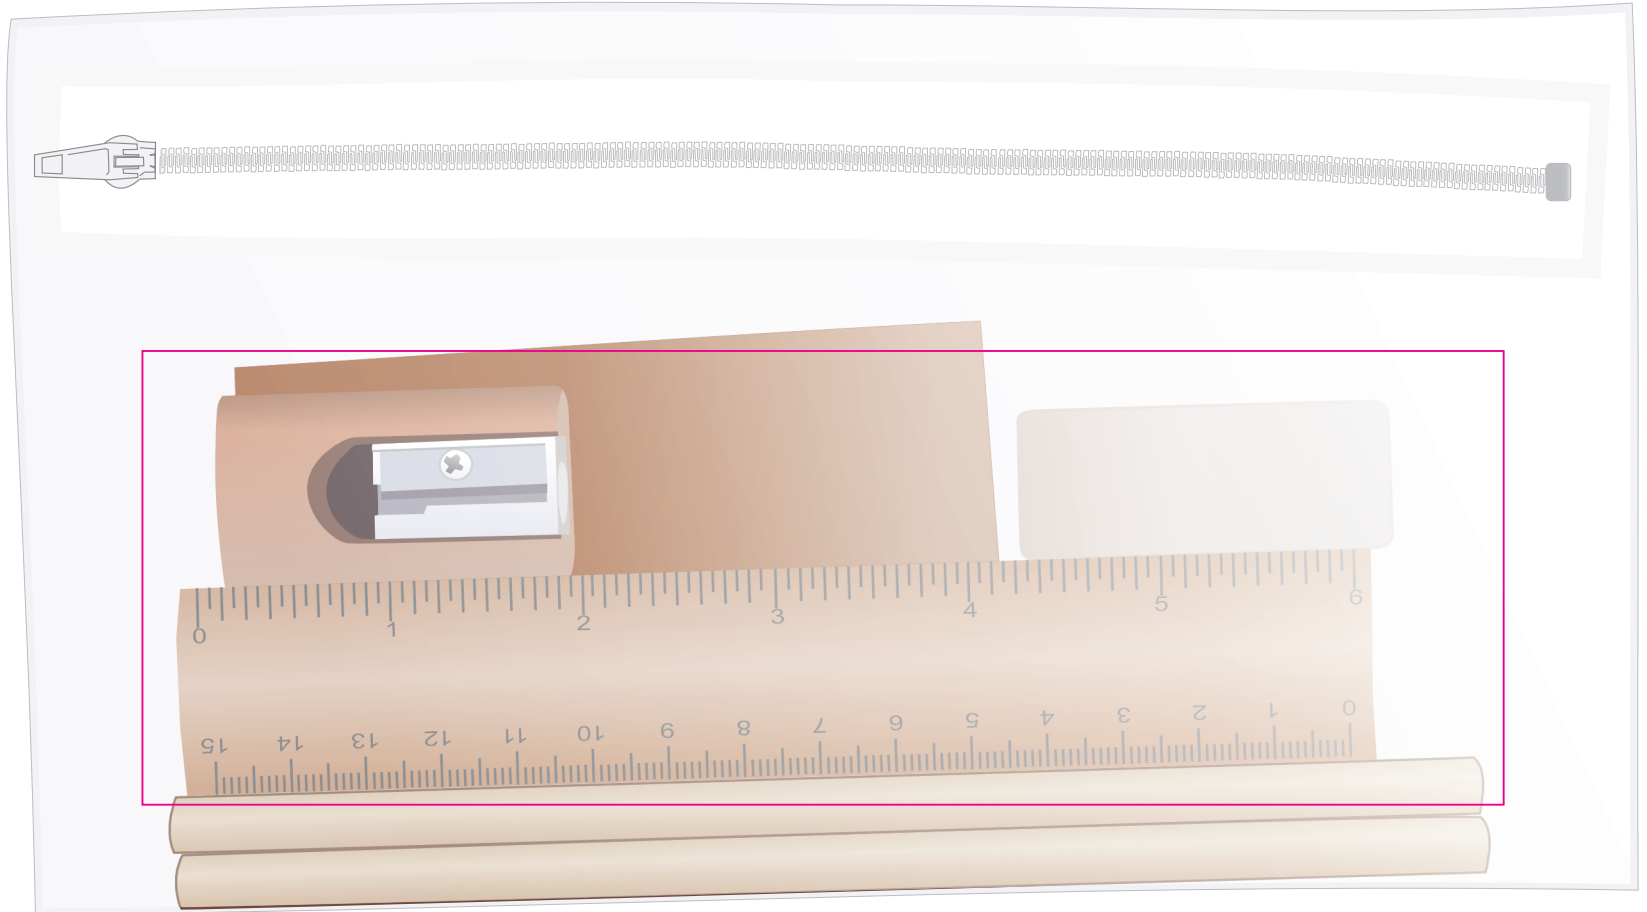

LL21341 - Stanford Stationery Set - Clear Front/White Back/Natural

Print Area: 71mm Diameter
Actual print size: xxxmmL x xxxmmH

Print Area: 138mmL x 50mmH
Actual print size: xxxmmL x xxxmmH

Max print area for copy & text 
Finished print area 
Bleed line 

Logo Here

Job # XXXXXX
Cust # XXXX-XC

LL21341 - Stanford Stationery Set - Clear Front/White Back/Natural

Screen Print

Print Area: 180mmL x 60mmH
Actual print size: xxmmL x xxmmH

Finished print area 