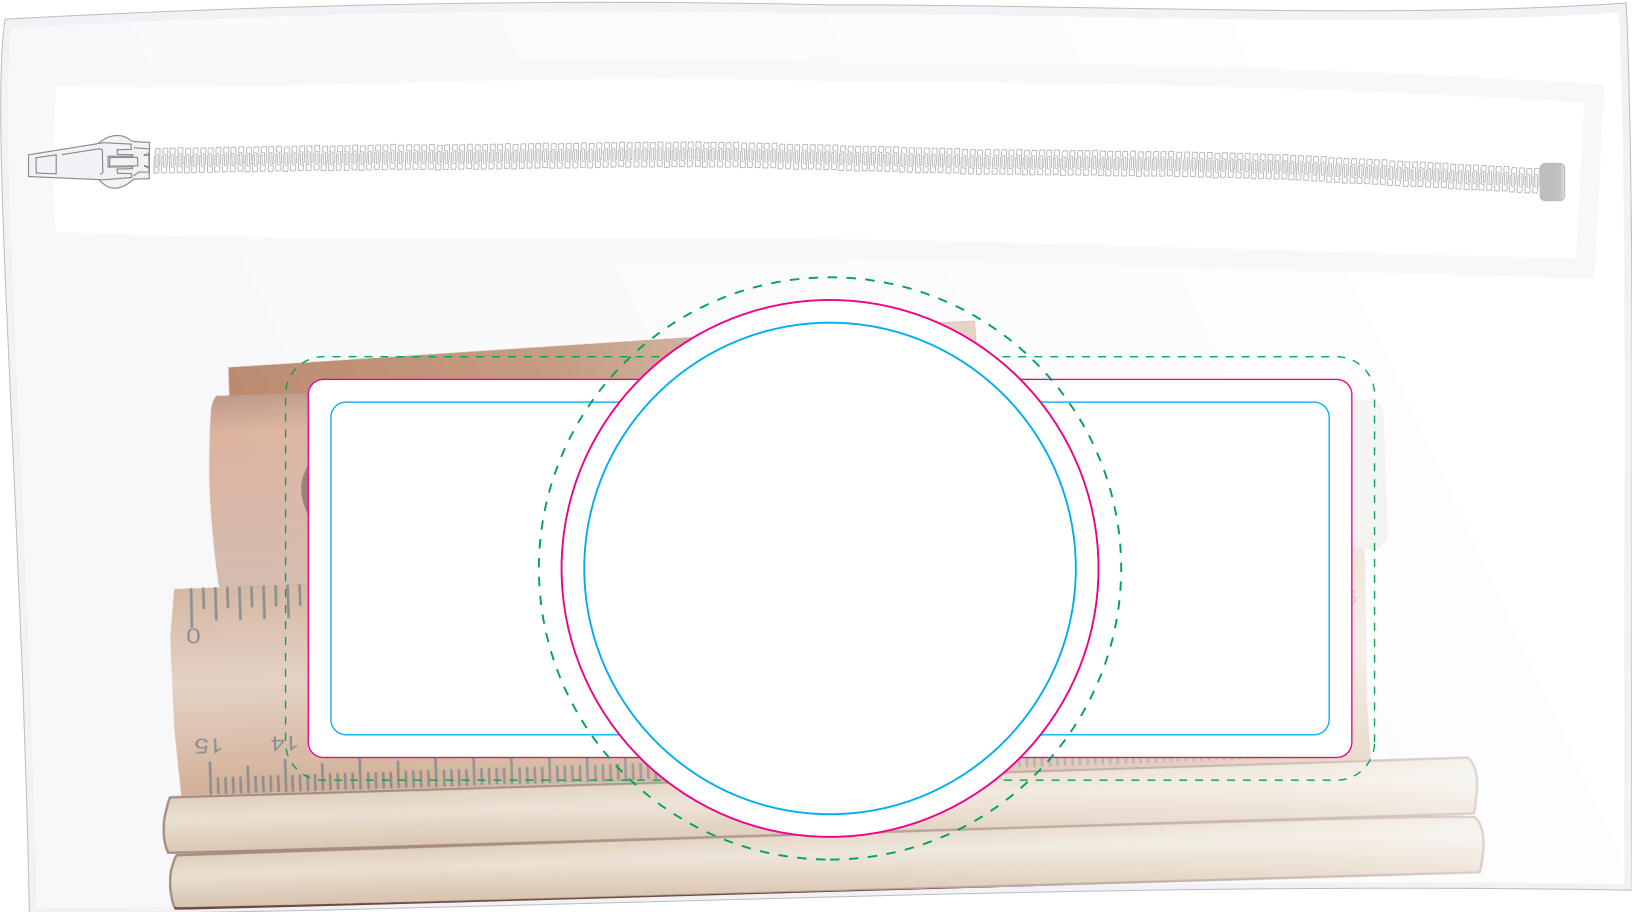

LL21341 - Stanford Stationery Set - Clear Front/White Back/Natural

Print Area: 71mm Diameter
Actual print size: xxxmmL x xxxmmH

Print Area: 138mmL x 50mmH
Actual print size: xxxmmL x xxxmmH

Max print area for copy & text 
Finished print area 
Bleed line 

Logo Here

Job # XXXXXX
Cust # XXXX-XC

LL21341 - Stanford Stationery Set - Clear Front/White Back/Natural

Screen Print

Print Area: 180mmL x 60mmH
Actual print size: xxmmL x xxmmH

Finished print area 