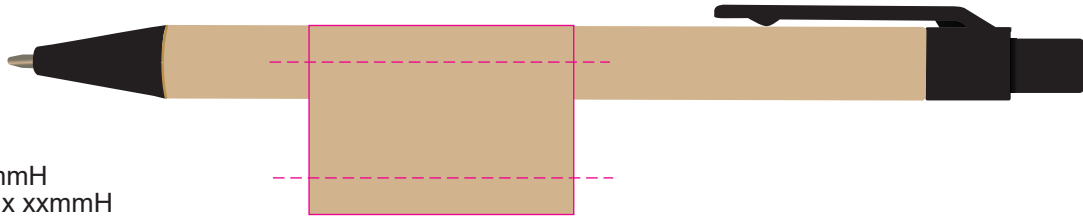

Roll Print
Print Area: 35mmL x 25mmH
Actual print size: xxmmL x xxmmH

Finished print area

BELOW IS 50% OF ACTUAL SIZE