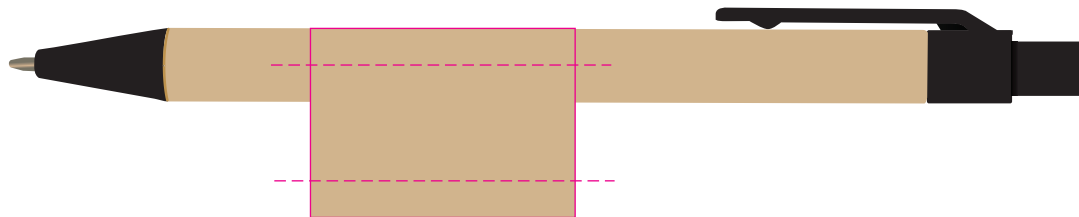

LL212 - Matador PLA Eco Pen: Natural/Black, Natural/Orange, Natural/Light Blue

Pad Print  PMS XXXc

CMYK Direct Digital 

Pad
Print Area: 55mmL x 7mmH
Actual print size: xxmmL x xxmmH

Digital
Print Area: 90mmL x 6mmH
Actual print size: xxmmL x xxmmH

Finished print area - Pad Print 
Finished print area - Digital Print 

Roll Print  PMS XXXc

Roll Print
Print Area: 35mmL x 25mmH
Actual print size: xxmmL x xxmmH

Finished print area 

LL212 - Matador PLA Eco Pen: Natural/Black, Natural/Orange, Natural/Light Blue + Cardboard Sleeve: Black, Natural, White