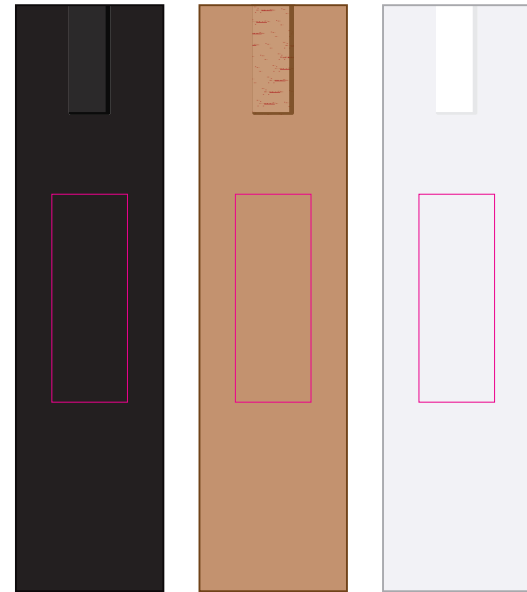

Finished print area - Pad Print 
Finished print area - Digital Print 

Roll Print  PMS XXXc

Roll Print
Print Area: 35mmL x 25mmH
Actual print size: xxmmL x xxmmH

Finished print area 

BELOW IS 50% OF ACTUAL SIZE

Pad - Sleeve
Print Area: 20mmL x 55mmH
Actual print size: xxmmL x xxmmH

Finished print area 

Pad Print

PMS
XXXXc

Pad - Sleeve

Print Area: 20mmL x 55mmH

Actual print size: xxmmL x xxmmH

Finished print area