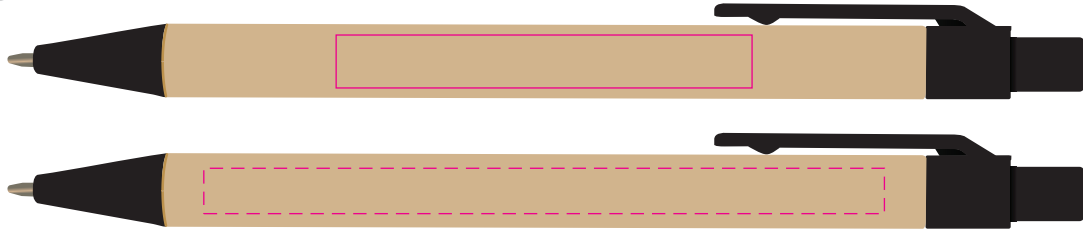

LL212 - Matador PLA Eco Pen: Natural/Black, Natural/Orange, Natural/Light Blue

Pad Print  PMS XXXc

CMYK Direct Digital 

Pad
Print Area: 55mmL x 7mmH
Actual print size: xxmmL x xxmmH

Digital
Print Area: 90mmL x 6mmH
Actual print size: xxmmL x xxmmH

Finished print area - Pad Print 
Finished print area - Digital Print 

Roll Print  PMS XXXc

Roll Print
Print Area: 35mmL x 25mmH
Actual print size: xxmmL x xxmmH

Finished print area 

LL212 - Matador PLA Eco Pen: Natural/Black, Natural/Orange, Natural/Light Blue + Cardboard Sleeve: Black, Natural, White

Pad Print  PMS XXXc

CMYK Direct Digital 

Pad Print  PMS XXXc

Cardboard Pouch to be supplied in bulk 

Cardboard Pouch with pens packed inside 

Pad
Print Area: 55mmL x 7mmH
Actual print size: xxmmL x xxmmH

Digital
Print Area: 90mmL x 6mmH
Actual print size: xxmmL x xxmmH